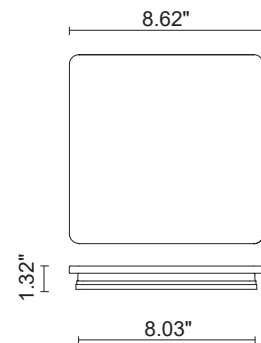

ECLIPSE MEDIUM SQUARE 02

Eclipse Mini Square 02 is an outdoor wall / surface mounted fixture that creates a bi-directional (up&down) wall-washer lighting effect. It is available with a built-in driver and 3 standard finishes.

TECHNICAL DATA

Wattage / Input	19W (120VAC)
Power Supply	Integral
Construction	Body: Die-Cast Copper-Free Aluminum Lens: Frosted Polycarbonate Diffuser
CCT	3000K
Delivered Lumens	650 lm per beam (3000K)
Efficacy	65.0 lm/W per beam
Optics	2 x 30°
Finishes	Textured Gray, Anthracite Gray, Matte Black on request
Fixture Dimensions	8.62" l x 1.32" w
Fixture Weight	3.3 lbs
LED Source	2 x 14 Mid-Power CREE XH-G LEDs
IP Rating	IP65
IK Rating	IK08

Fixture Dimensions:

ORDERING INFORMATION

Example: 401708P-30K-2x30-AG

401708P	-	30K	-	2x30	-	
Model No.	CCT	Optic	Finish			
401708P	30K - 3000K	2x30 - 2 x 30°	TG - Textured Gray AG - Anthracite Gray MB - Matte Black			