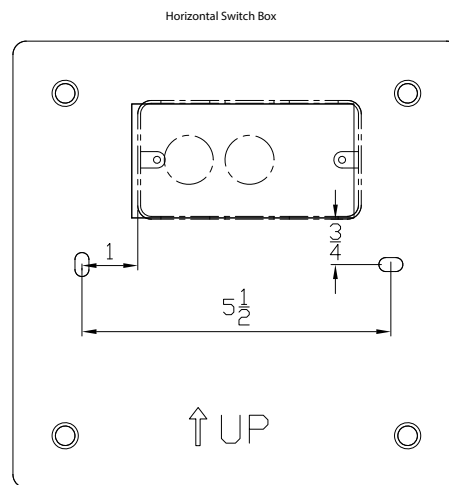

TECHNICAL DATA

Wattage / Input	19W (120VAC)
Power Supply	Integral
Construction	Body: Die-Cast Copper-Free Aluminum Lens: Frosted Polycarbonate Diffuser
CCT	3000K
Delivered Lumens	650 lm per beam (3000K)
Efficacy	65.0 lm/W per beam
Optics	2 x 30°
Finishes	Textured Gray, Anthracite Gray, Matte Black on request
Fixture Dimensions	8.62" l x 1.32" w
Fixture Weight	3.3 lbs
LED Source	2 x 14 Mid-Power CREE XH-G LEDs
IP Rating	IP65
IK Rating	IK08

Fixture Dimensions:

ORDERING INFORMATION

Example: 401708P-30K-2x30-AG

401708P	-	30K	-	2x30	-	
Model No.	CCT	Optic	Finish			
401708P	30K - 3000K	2x30 - 2 x 30°	TG - Textured Gray AG - Anthracite Gray MB - Matte Black			

Job Name/Date:

Fixture Type Designation:

MOUNTING DIMENSIONS

Job Name/Date:

Fixture Type Designation: