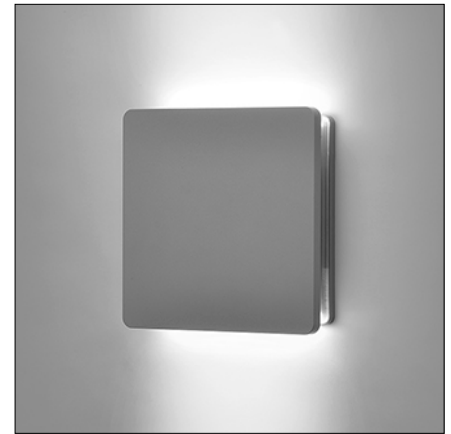

ECLIPSE MEDIUM SQUARE 02

Eclipse Mini Square 02 is an outdoor wall / surface mounted fixture that creates a bi-directional (up&down) wall-washer lighting effect. It is available with a built-in driver and 3 standard finishes.

TECHNICAL DATA

Wattage / Input	19W (120VAC)
Power Supply	Integral
Construction	Body: Die-Cast Copper-Free Aluminum Lens: Frosted Polycarbonate Diffuser
CCT	3000K
Delivered Lumens	650 lm per beam (3000K)
Efficacy	65.0 lm/W per beam
Optics	2 x 30°
Finishes	Textured Gray, Anthracite Gray, Matte Black on request
Fixture Dimensions	8.62" l x 1.32" w
Fixture Weight	3.3 lbs
LED Source	2 x 14 Mid-Power CREE XH-G LEDs
IP Rating	IP65
IK Rating	IK08

Fixture Dimensions:

ORDERING INFORMATION

Example: 401708P-30K-2x30-AG

401708P	-	30K	-	2x30	-	
Model No.	CCT	Optic	Finish			
401708P	30K - 3000K	2x30 - 2 x 30°	TG - Textured Gray AG - Anthracite Gray MB - Matte Black			