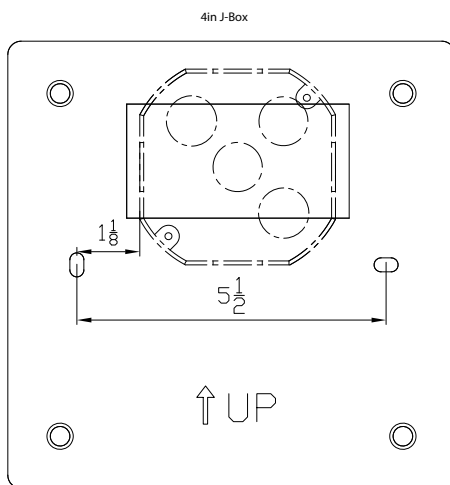

TECHNICAL DATA

Wattage / Input	19W (120VAC)
Power Supply	Integral
Construction	Body: Die-Cast Copper-Free Aluminum Lens: Frosted Polycarbonate Diffuser
CCT	3000K
Delivered Lumens	650 lm per beam (3000K)
Efficacy	65.0 lm/W per beam
Optics	2 x 30°
Finishes	Textured Gray, Anthracite Gray, Matte Black on request
Fixture Dimensions	8.62" l x 1.32" w
Fixture Weight	3.3 lbs
LED Source	2 x 14 Mid-Power CREE XH-G LEDs
IP Rating	IP65
IK Rating	IK08

Fixture Dimensions:

ORDERING INFORMATION

Example: 401708P-30K-2x30-AG

401708P	-	30K	-	2x30	-	
Model No.	CCT	Optic	Finish			
401708P	30K - 3000K	2x30 - 2 x 30°	TG - Textured Gray AG - Anthracite Gray MB - Matte Black			

Job Name/Date:

Fixture Type Designation:

MOUNTING DIMENSIONS

Job Name/Date:

Fixture Type Designation: