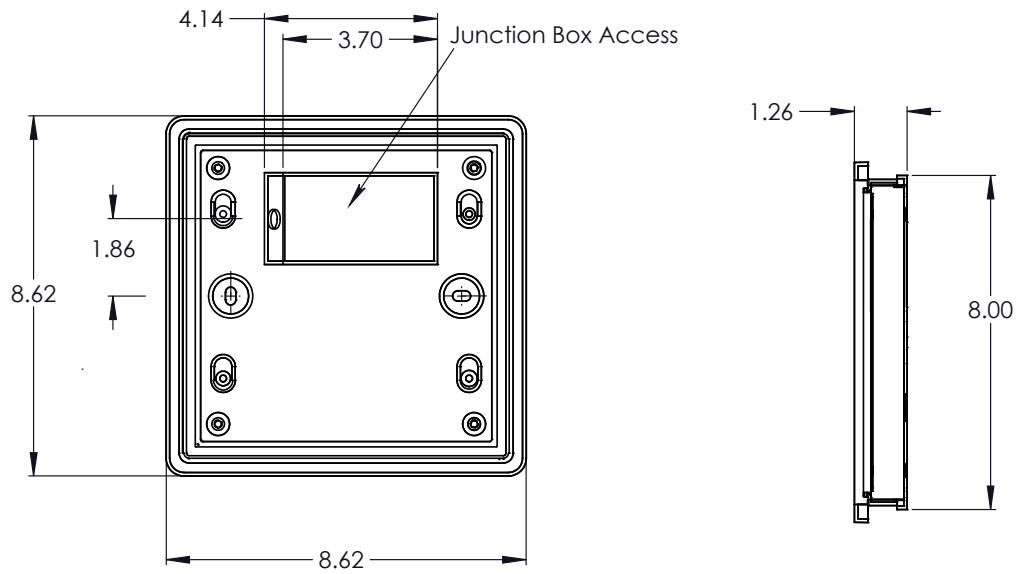

TECHNICAL DATA

Wattage / Input	19W (120VAC)
Power Supply	Integral
Construction	Body: Die-Cast Copper-Free Aluminum Lens: Frosted Polycarbonate Diffuser
CCT	3000K
Delivered Lumens	650 lm per beam (3000K)
Efficacy	65.0 lm/W per beam
Optics	2 x 30°
Finishes	Textured Gray, Anthracite Gray, Matte Black on request
Fixture Dimensions	8.62" l x 1.32" w
Fixture Weight	3.3 lbs
LED Source	2 x 14 Mid-Power CREE XH-G LEDs
IP Rating	IP65
IK Rating	IK08

Fixture Dimensions:

ORDERING INFORMATION

Example: 401708P-30K-2x30-AG

401708P	-	30K	-	2x30	-	
Model No.	CCT	Optic	Finish			
401708P	30K - 3000K	2x30 - 2 x 30°	TG - Textured Gray AG - Anthracite Gray MB - Matte Black			

Job Name/Date:

Fixture Type Designation:

MOUNTING DIMENSIONS

Job Name/Date:

Fixture Type Designation: