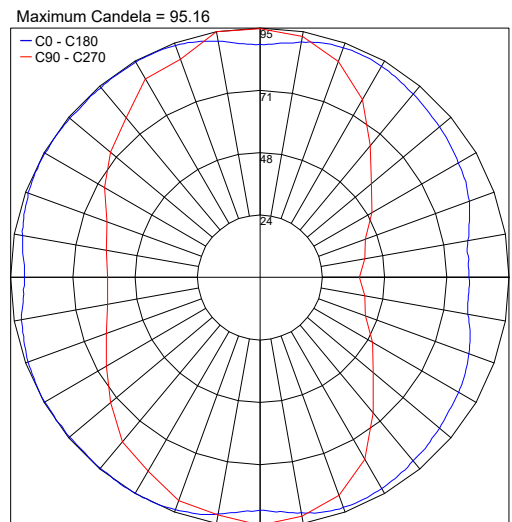

ECLIPSE MEDIUM SQUARE

Eclipse Medium Square is an outdoor wall / surface mounted fixture that creates a diffused light through it's perimeter (360°). It is available with a built-in driver and 3 standard finishes.

TECHNICAL DATA

Wattage / Input	14W (120VAC)
Power Supply	Integral
Construction	Body: Die-Cast Copper-Free Aluminum Lens: Frosted Polycarbonate Diffuser
CCT	3000K
BUG Rating	B0-U3-G1
Delivered Lumens	636 lm (3000K)
Efficacy	45.4 lm/W
Optics	360°
Finishes	Textured Gray, Anthracite Gray, Matte Black on request
Fixture Dimensions	6.73" l x 1.32" w
Fixture Weight	3.3 lbs
LED Source	Low-power CREE LED
IP Rating	IP65
IK Rating	IK08

Fixture Dimensions:

PHOTOMETRIC DATA

ORDERING INFORMATION

Example: 401706P-30K-360-AG

401706P	-	30K	-	360	-	
Model No.		CCT		Optic		Finish
401706P		30K - 3000K		360 - 360°		TG - Textured Gray AG - Anthracite Gray MB - Matte Black