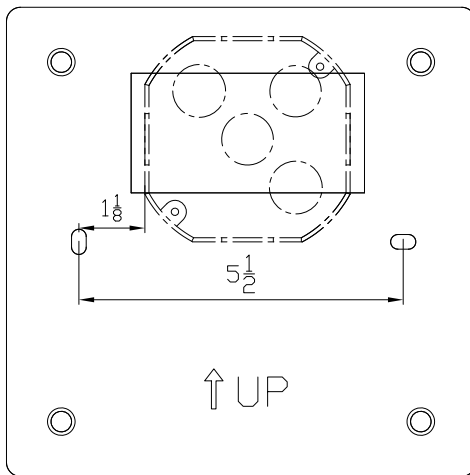

TECHNICAL DATA

Wattage / Input	14W (120VAC)
Power Supply	Integral
Construction	Body: Die-Cast Copper-Free Aluminum Lens: Frosted Polycarbonate Diffuser
CCT	3000K
BUG Rating	B0-U3-G1
Delivered Lumens	636 lm (3000K)
Efficacy	45.4 lm/W
Optics	360°
Finishes	Textured Gray, Anthracite Gray, Matte Black on request
Fixture Dimensions	6.73" l x 1.32" w
Fixture Weight	3.3 lbs
LED Source	Low-power CREE LED
IP Rating	IP65
IK Rating	IK08

Fixture Dimensions:

PHOTOMETRIC DATA

ORDERING INFORMATION

Example: 401706P-30K-360-AG

401706P	-	30K	-	360	-	
Model No.		CCT		Optic		Finish
401706P		30K - 3000K		360 - 360°		TG - Textured Gray AG - Anthracite Gray MB - Matte Black

Job Name/Date:

Fixture Type Designation:

MOUNTING DIMENSIONS

4in J-Box

Horizontal Switch Box

Job Name/Date:

Fixture Type Designation: