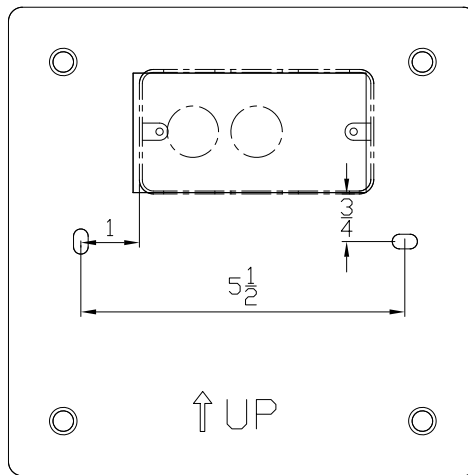

TECHNICAL DATA

Wattage / Input	14W (120VAC)
Power Supply	Integral
Construction	Body: Die-Cast Copper-Free Aluminum Lens: Frosted Polycarbonate Diffuser
CCT	3000K
BUG Rating	B0-U3-G1
Delivered Lumens	636 lm (3000K)
Efficacy	45.4 lm/W
Optics	360°
Finishes	Textured Gray, Anthracite Gray, Matte Black on request
Fixture Dimensions	6.73" l x 1.32" w
Fixture Weight	3.3 lbs
LED Source	Low-power CREE LED
IP Rating	IP65
IK Rating	IK08

Fixture Dimensions:

PHOTOMETRIC DATA

ORDERING INFORMATION

Example: 401706P-30K-360-AG

401706P	-	30K	-	360	-	
Model No.		CCT		Optic		Finish
401706P		30K - 3000K		360 - 360°		TG - Textured Gray AG - Anthracite Gray MB - Matte Black

Job Name/Date:

Fixture Type Designation:

MOUNTING DIMENSIONS

4in J-Box

Horizontal Switch Box

Job Name/Date:

Fixture Type Designation: