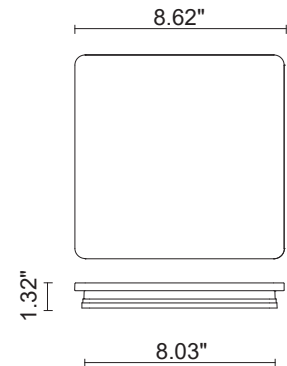

ECLIPSE MEDIUM SQUARE

Eclipse Medium Square is an outdoor wall / surface mounted fixture that creates a diffused light through it's perimeter (360°). It is available with a built-in driver and 3 standard finishes.

TECHNICAL DATA

Wattage / Input	14W (120VAC)
Power Supply	Integral
Construction	Body: Die-Cast Copper-Free Aluminum Lens: Frosted Polycarbonate Diffuser
CCT	3000K
BUG Rating	B0-U3-G1
Delivered Lumens	636 lm (3000K)
Efficacy	45.4 lm/W
Optics	360°
Finishes	Textured Gray, Anthracite Gray, Matte Black on request
Fixture Dimensions	6.73" l x 1.32" w
Fixture Weight	3.3 lbs
LED Source	Low-power CREE LED
IP Rating	IP65
IK Rating	IK08

Fixture Dimensions:

PHOTOMETRIC DATA

ORDERING INFORMATION

Example: 401706P-30K-360-AG

401706P	-	30K	-	360	-	
Model No.		CCT		Optic		Finish
401706P		30K - 3000K		360 - 360°		TG - Textured Gray AG - Anthracite Gray MB - Matte Black

Job Name/Date:

Fixture Type Designation:

MOUNTING DIMENSIONS

4in J-Box

Horizontal Switch Box

Job Name/Date:

Fixture Type Designation: