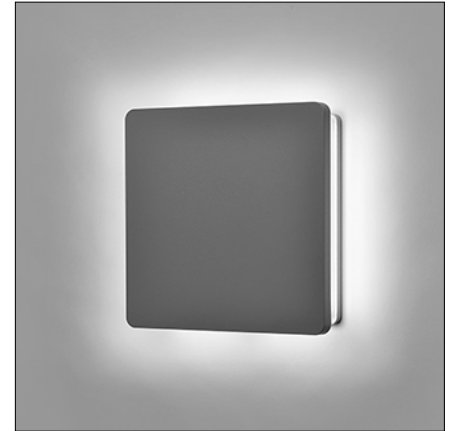

ECLIPSE MEDIUM SQUARE

Eclipse Medium Square is an outdoor wall / surface mounted fixture that creates a diffused light through it's perimeter (360°). It is available with a built-in driver and 3 standard finishes.

TECHNICAL DATA

Wattage / Input	14W (120VAC)
Power Supply	Integral
Construction	Body: Die-Cast Copper-Free Aluminum Lens: Frosted Polycarbonate Diffuser
CCT	3000K
BUG Rating	B0-U3-G1
Delivered Lumens	636 lm (3000K)
Efficacy	45.4 lm/W
Optics	360°
Finishes	Textured Gray, Anthracite Gray, Matte Black on request
Fixture Dimensions	6.73" l x 1.32" w
Fixture Weight	3.3 lbs
LED Source	Low-power CREE LED
IP Rating	IP65
IK Rating	IK08

Fixture Dimensions:

PHOTOMETRIC DATA

ORDERING INFORMATION

Example: 401706P-30K-360-AG

401706P	-	30K	-	360	-	
Model No.		CCT		Optic		Finish
401706P		30K - 3000K		360 - 360°		TG - Textured Gray AG - Anthracite Gray MB - Matte Black