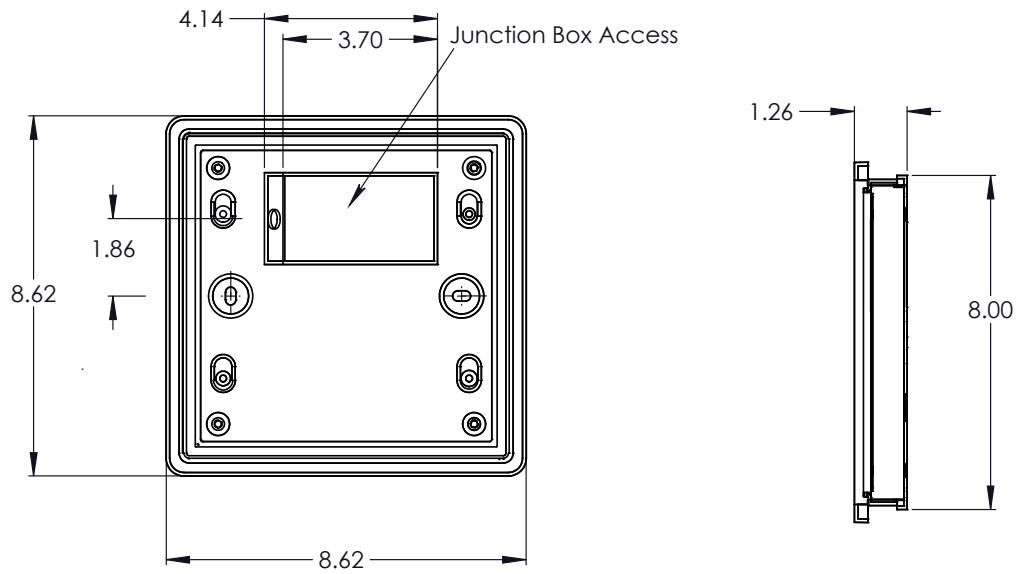

TECHNICAL DATA

Wattage / Input	14W (120VAC)
Power Supply	Integral
Construction	Body: Die-Cast Copper-Free Aluminum Lens: Frosted Polycarbonate Diffuser
CCT	3000K
BUG Rating	B0-U3-G1
Delivered Lumens	636 lm (3000K)
Efficacy	45.4 lm/W
Optics	360°
Finishes	Textured Gray, Anthracite Gray, Matte Black on request
Fixture Dimensions	6.73" l x 1.32" w
Fixture Weight	3.3 lbs
LED Source	Low-power CREE LED
IP Rating	IP65
IK Rating	IK08

Fixture Dimensions:

PHOTOMETRIC DATA

ORDERING INFORMATION

Example: 401706P-30K-360-AG

401706P	-	30K	-	360	-	
Model No.		CCT		Optic		Finish
401706P		30K - 3000K		360 - 360°		TG - Textured Gray AG - Anthracite Gray MB - Matte Black

Job Name/Date:

Fixture Type Designation:

MOUNTING DIMENSIONS

4in J-Box

Horizontal Switch Box

Job Name/Date:

Fixture Type Designation: