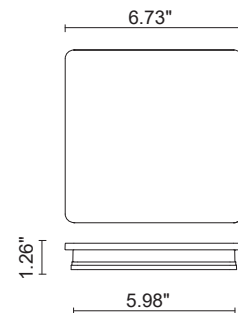

## TECHNICAL DATA

<b>Wattage / Input</b>	4W (120VAC)
<b>Power Supply</b>	Integral
<b>Construction</b>	Body: Die-Cast Copper-Free Aluminum Lens: Frosted Polycarbonate Diffuser
<b>CCT</b>	3000K
<b>BUG Rating</b>	B0-U1-G0
<b>Delivered Lumens</b>	350 lm (3000K)
<b>Efficacy</b>	87.5 lm/W
<b>Optics</b>	30°
<b>Finishes</b>	Textured Gray, Anthracite Gray, Matte Black on request
<b>Fixture Dimensions</b>	6.73" l x 1.32" w
<b>Fixture Weight</b>	2.2 lbs
<b>LED Source</b>	6 mid-power CREE XH-G LED
<b>IP Rating</b>	IP65
<b>IK Rating</b>	IK08

Fixture Dimensions: