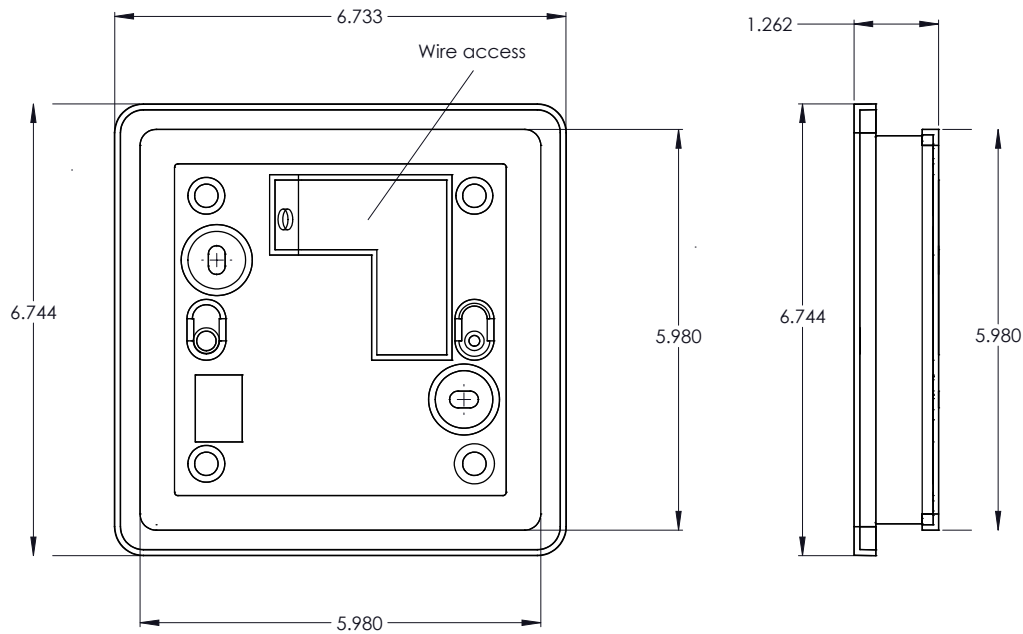

Fixture Dimensions:

## MOUNTING DIMENSIONS

4in J-Box

Horizontal Switch Box

Job Name/Date:

Fixture Type Designation: