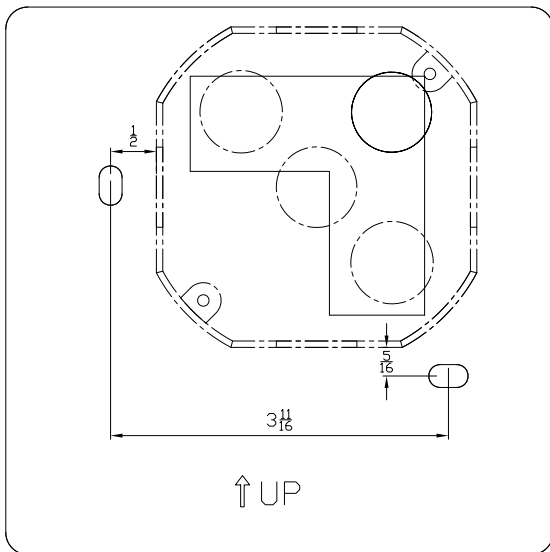

Fixture Dimensions:

## MOUNTING DIMENSIONS

4in J-Box

Horizontal Switch Box

Job Name/Date:

Fixture Type Designation: