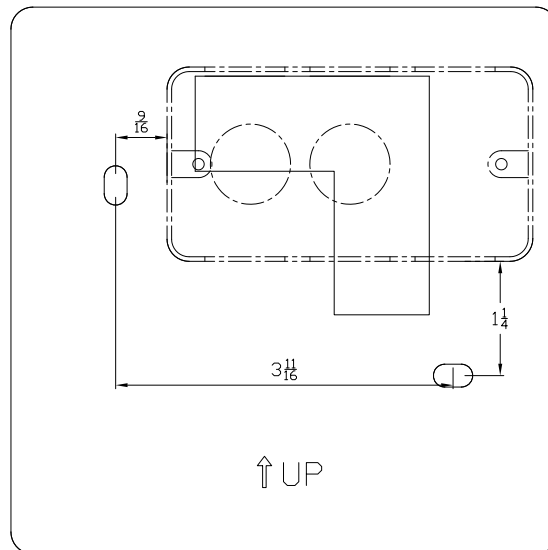

## MOUNTING DIMENSIONS

4in J-Box

Horizontal Switch Box

Job Name/Date:

Fixture Type Designation: