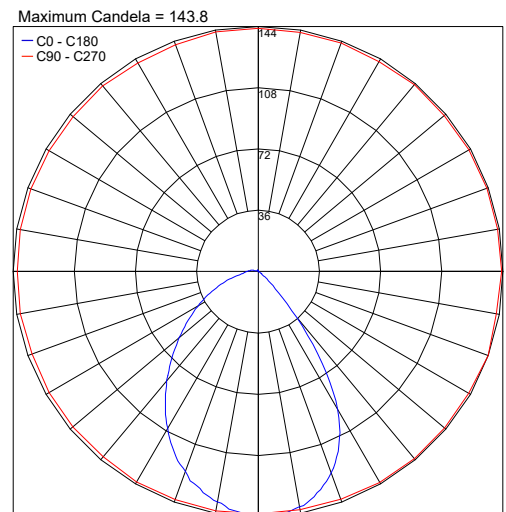

# ECLIPSE MINI SQUARE 01

Eclipse Mini Square 01 is an outdoor wall / surface mounted fixture that creates a mono-directional wall-washer lighting effect. It is available with a built-in driver and 3 standard finishes.

## TECHNICAL DATA

<b>Wattage / Input</b>	4W (120VAC)
<b>Power Supply</b>	Integral
<b>Construction</b>	Body: Die-Cast Copper-Free Aluminum Lens: Frosted Polycarbonate Diffuser
<b>CCT</b>	3000K
<b>BUG Rating</b>	B0-U1-G0
<b>Delivered Lumens</b>	350 lm (3000K)
<b>Efficacy</b>	87.5 lm/W
<b>Optics</b>	30°
<b>Finishes</b>	Textured Gray, Anthracite Gray, Matte Black on request
<b>Fixture Dimensions</b>	6.73" l x 1.32" w
<b>Fixture Weight</b>	2.2 lbs
<b>LED Source</b>	6 mid-power CREE XH-G LED
<b>IP Rating</b>	IP65
<b>IK Rating</b>	IK08

Fixture Dimensions:

## PHOTOMETRIC DATA