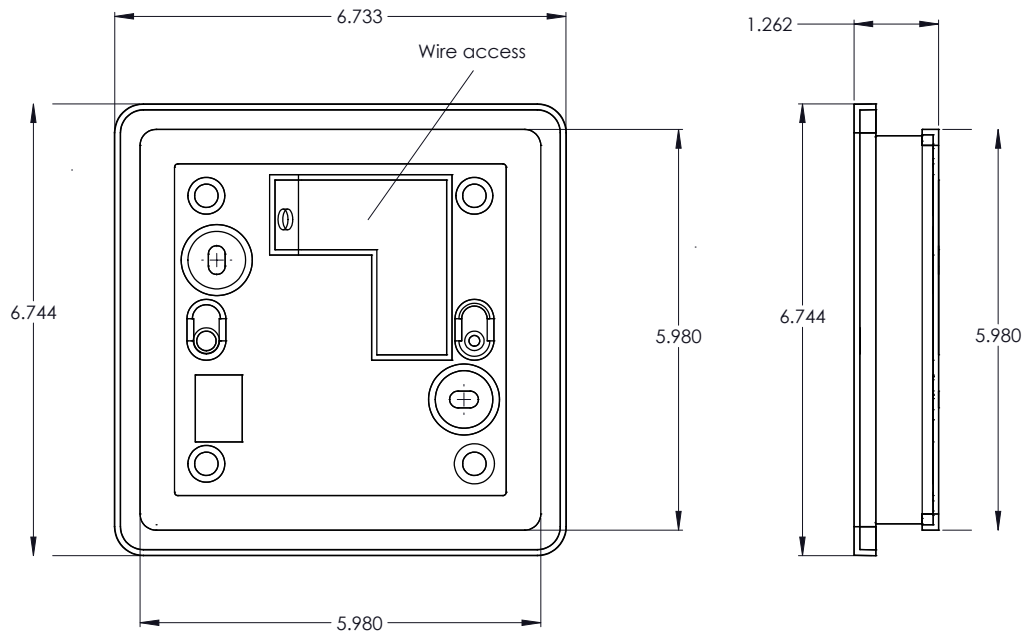

TECHNICAL DATA

Wattage / Input	8W (120VAC)
Power Supply	Integral
Construction	Body: Die-Cast Copper-Free Aluminum Lens: Frosted Polycarbonate Diffuser
CCT	3000K
BUG Rating	B0-U3-G0
Delivered Lumens	350 lm per beam (3000K)
Efficacy	87.5 lm/W per beam
Optics	2 x 30°
Finishes	Textured Gray, Anthracite Gray, Matte Black on request
Fixture Dimensions	6.73" l x 1.32" w
Fixture Weight	2.2 lbs
LED Source	2 x 6 mid-power CREE XH-G LED
IP Rating	IP65
IK Rating	IK08

Fixture Dimensions:

PHOTOMETRIC DATA

Maximum Candela = 84.1

ORDERING INFORMATION

Example: 401704P-30K-2x30-AG

401704P	-	30K	-	2x30	-	
Model No.		CCT		Optic		Finish
401704P		30K - 3000K		2x30 - 2 x 30°		TG - Textured Gray AG - Anthracite Gray MB - Matte Black

Job Name/Date:

Fixture Type Designation:

MOUNTING DIMENSIONS

4in J-Box

Horizontal Switch Box

Job Name/Date:

Fixture Type Designation: