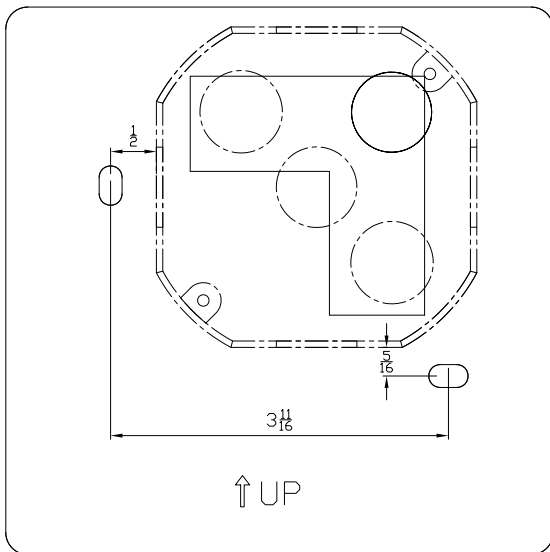

TECHNICAL DATA

Wattage / Input	8W (120VAC)
Power Supply	Integral
Construction	Body: Die-Cast Copper-Free Aluminum Lens: Frosted Polycarbonate Diffuser
CCT	3000K
BUG Rating	B0-U3-G0
Delivered Lumens	350 lm per beam (3000K)
Efficacy	87.5 lm/W per beam
Optics	2 x 30°
Finishes	Textured Gray, Anthracite Gray, Matte Black on request
Fixture Dimensions	6.73" l x 1.32" w
Fixture Weight	2.2 lbs
LED Source	2 x 6 mid-power CREE XH-G LED
IP Rating	IP65
IK Rating	IK08

Fixture Dimensions:

PHOTOMETRIC DATA

Maximum Candela = 84.1

ORDERING INFORMATION

Example: 401704P-30K-2x30-AG

401704P	-	30K	-	2x30	-	
Model No.		CCT		Optic		Finish
401704P		30K - 3000K		2x30 - 2 x 30°		TG - Textured Gray AG - Anthracite Gray MB - Matte Black

Job Name/Date:

Fixture Type Designation:

MOUNTING DIMENSIONS

4in J-Box

Horizontal Switch Box

Job Name/Date:

Fixture Type Designation: