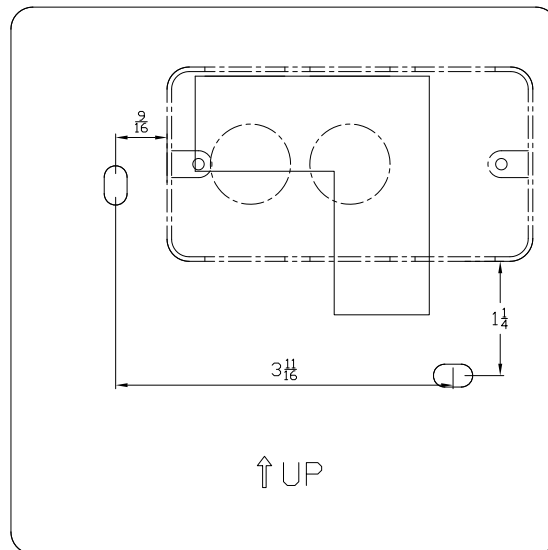

TECHNICAL DATA

Wattage / Input	8W (120VAC)
Power Supply	Integral
Construction	Body: Die-Cast Copper-Free Aluminum Lens: Frosted Polycarbonate Diffuser
CCT	3000K
BUG Rating	B0-U3-G0
Delivered Lumens	350 lm per beam (3000K)
Efficacy	87.5 lm/W per beam
Optics	2 x 30°
Finishes	Textured Gray, Anthracite Gray, Matte Black on request
Fixture Dimensions	6.73" l x 1.32" w
Fixture Weight	2.2 lbs
LED Source	2 x 6 mid-power CREE XH-G LED
IP Rating	IP65
IK Rating	IK08

Fixture Dimensions:

PHOTOMETRIC DATA

Maximum Candela = 84.1

ORDERING INFORMATION

Example: 401704P-30K-2x30-AG

401704P	-	30K	-	2x30	-	
Model No.		CCT		Optic		Finish
401704P		30K - 3000K		2x30 - 2 x 30°		TG - Textured Gray AG - Anthracite Gray MB - Matte Black

Job Name/Date:

Fixture Type Designation:

MOUNTING DIMENSIONS

4in J-Box

Horizontal Switch Box

Job Name/Date:

Fixture Type Designation: