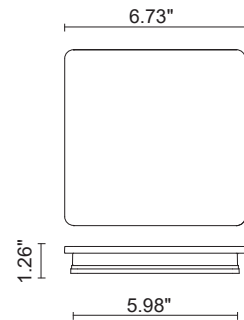

TECHNICAL DATA

Wattage / Input	8W (120VAC)
Power Supply	Integral
Construction	Body: Die-Cast Copper-Free Aluminum Lens: Frosted Polycarbonate Diffuser
CCT	3000K
BUG Rating	B0-U3-G0
Delivered Lumens	350 lm per beam (3000K)
Efficacy	87.5 lm/W per beam
Optics	2 x 30°
Finishes	Textured Gray, Anthracite Gray, Matte Black on request
Fixture Dimensions	6.73" l x 1.32" w
Fixture Weight	2.2 lbs
LED Source	2 x 6 mid-power CREE XH-G LED
IP Rating	IP65
IK Rating	IK08

Fixture Dimensions:

PHOTOMETRIC DATA

Maximum Candela = 84.1

ORDERING INFORMATION

Example: 401704P-30K-2x30-AG

401704P	-	30K	-	2x30	-	
Model No.		CCT		Optic		Finish
401704P		30K - 3000K		2x30 - 2 x 30°		TG - Textured Gray AG - Anthracite Gray MB - Matte Black

Job Name/Date:

Fixture Type Designation:

MOUNTING DIMENSIONS

4in J-Box

Horizontal Switch Box

Job Name/Date:

Fixture Type Designation: