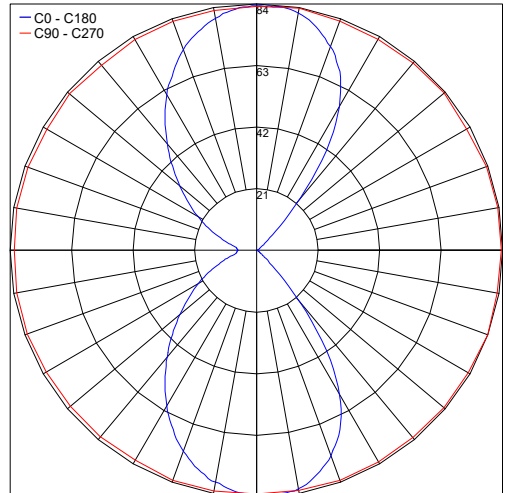

TECHNICAL DATA

Wattage / Input	8W (120VAC)
Power Supply	Integral
Construction	Body: Die-Cast Copper-Free Aluminum Lens: Frosted Polycarbonate Diffuser
CCT	3000K
BUG Rating	B0-U3-G0
Delivered Lumens	350 lm per beam (3000K)
Efficacy	87.5 lm/W per beam
Optics	2 x 30°
Finishes	Textured Gray, Anthracite Gray, Matte Black on request
Fixture Dimensions	6.73" l x 1.32" w
Fixture Weight	2.2 lbs
LED Source	2 x 6 mid-power CREE XH-G LED
IP Rating	IP65
IK Rating	IK08

Fixture Dimensions:

PHOTOMETRIC DATA

Maximum Candela = 84.1

ORDERING INFORMATION

Example: 401704P-30K-2x30-AG

401704P	-	30K	-	2x30	-	
Model No.		CCT		Optic		Finish
401704P		30K - 3000K		2x30 - 2 x 30°		TG - Textured Gray AG - Anthracite Gray MB - Matte Black