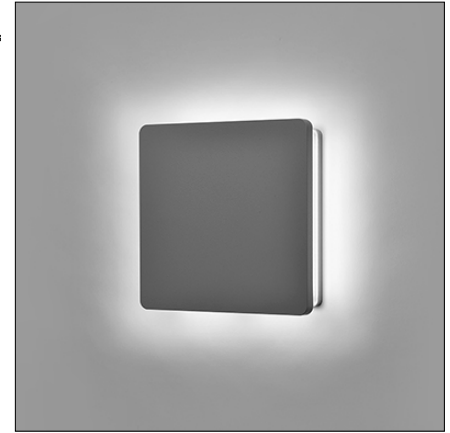

ECLIPSE MINI SQUARE

Eclipse Mini Square is an outdoor wall / surface mounted fixture that creates a diffused light through it's perimeter (360°). It is available with a built-in driver and 3 standard finishes.

TECHNICAL DATA

Wattage / Input	10W (120VAC)
Power Supply	Integral
Construction	Body: Die-Cast Copper-Free Aluminum Lens: Frosted Polycarbonate Diffuser
CCT	3000K
BUG Rating	B0-U3-G1
Delivered Lumens	474 lm (3000K)
Efficacy	47.4 lm/W
Optics	360°
Finishes	Textured Gray, Anthracite Gray, Matte Black on request
Fixture Dimensions	6.73" l x 1.32" w
Fixture Weight	2.2 lbs
LED Source	Low-power CREE LED
IP Rating	IP65
IK Rating	IK08

Fixture Dimensions:

ORDERING INFORMATION

Example: 401702P-30K-360-AG

401702P	-	30K	-	360	-	
Model No.	CCT	Optic	Finish			
401702P	30K - 3000K	360 - 360°	TG - Textured Gray AG - Anthracite Gray MB - Matte Black			