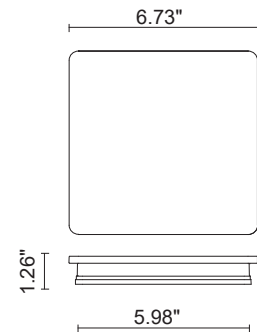

ECLIPSE MINI SQUARE

Eclipse Mini Square is an outdoor wall / surface mounted fixture that creates a diffused light through it's perimeter (360°). It is available with a built-in driver and 3 standard finishes.

TECHNICAL DATA

Wattage / Input	10W (120VAC)
Power Supply	Integral
Construction	Body: Die-Cast Copper-Free Aluminum Lens: Frosted Polycarbonate Diffuser
CCT	3000K
BUG Rating	B0-U3-G1
Delivered Lumens	474 lm (3000K)
Efficacy	47.4 lm/W
Optics	360°
Finishes	Textured Gray, Anthracite Gray, Matte Black on request
Fixture Dimensions	6.73" l x 1.32" w
Fixture Weight	2.2 lbs
LED Source	Low-power CREE LED
IP Rating	IP65
IK Rating	IK08

Fixture Dimensions:

ORDERING INFORMATION

Example: 401702P-30K-360-AG

401702P	-	30K	-	360	-	
Model No.	CCT	Optic	Finish			
401702P	30K - 3000K	360 - 360°	TG - Textured Gray AG - Anthracite Gray MB - Matte Black			

PHOTOMETRIC DATA

Job Name/Date:

Fixture Type Designation:

MOUNTING DIMENSIONS

4in J-Box

Horizontal Switch Box

Job Name/Date:

Fixture Type Designation: