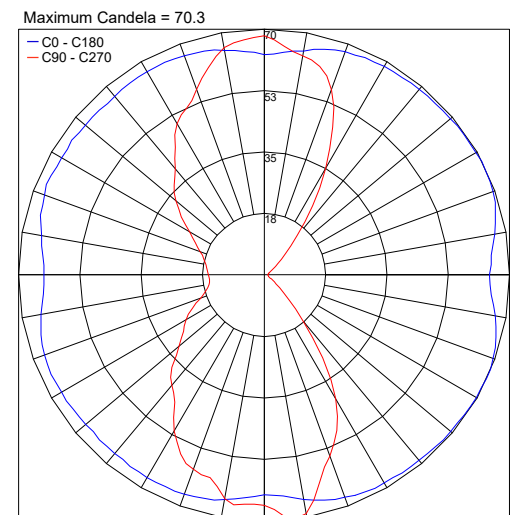

TECHNICAL DATA

Wattage / Input	10W (120VAC)
Power Supply	Integral
Construction	Body: Die-Cast Copper-Free Aluminum Lens: Frosted Polycarbonate Diffuser
CCT	3000K
BUG Rating	B0-U3-G1
Delivered Lumens	474 lm (3000K)
Efficacy	47.4 lm/W
Optics	360°
Finishes	Textured Gray, Anthracite Gray, Matte Black on request
Fixture Dimensions	6.73" l x 1.32" w
Fixture Weight	2.2 lbs
LED Source	Low-power CREE LED
IP Rating	IP65
IK Rating	IK08

Fixture Dimensions:

ORDERING INFORMATION

Example: 401702P-30K-360-AG

401702P	-	30K	-	360	-	
Model No.	CCT	Optic	Finish			
401702P	30K - 3000K	360 - 360°	TG - Textured Gray AG - Anthracite Gray MB - Matte Black			

PHOTOMETRIC DATA

Job Name/Date:

Fixture Type Designation:

MOUNTING DIMENSIONS

4in J-Box

Horizontal Switch Box

Job Name/Date:

Fixture Type Designation: