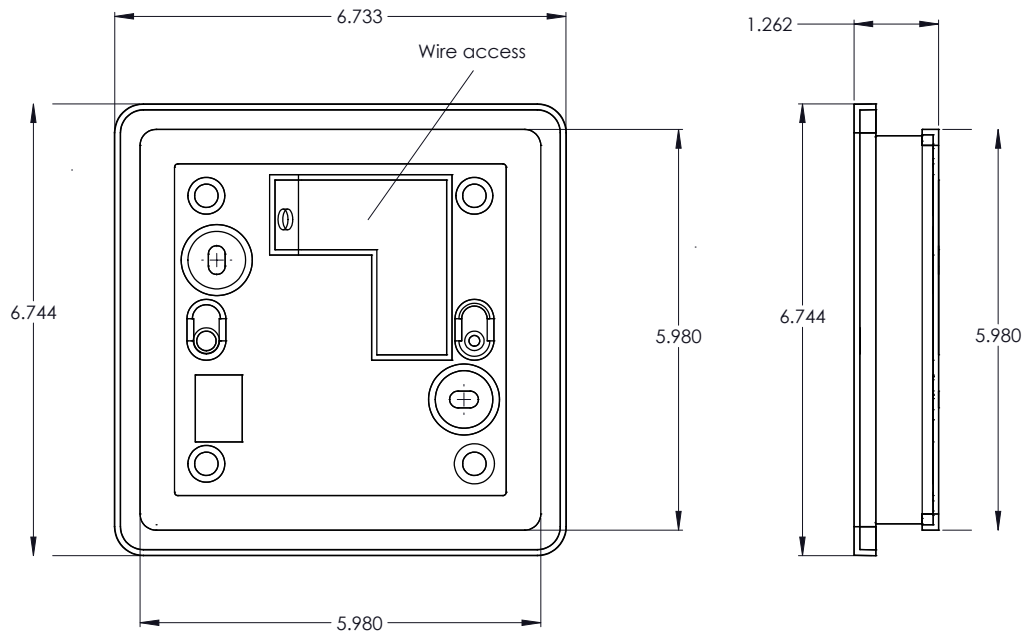

ECLIPSE MINI SQUARE

Eclipse Mini Square is an outdoor wall / surface mounted fixture that creates a diffused light through it's perimeter (360°). It is available with a built-in driver and 3 standard finishes.

TECHNICAL DATA

Wattage / Input	10W (120VAC)
Power Supply	Integral
Construction	Body: Die-Cast Copper-Free Aluminum Lens: Frosted Polycarbonate Diffuser
CCT	3000K
BUG Rating	B0-U3-G1
Delivered Lumens	474 lm (3000K)
Efficacy	47.4 lm/W
Optics	360°
Finishes	Textured Gray, Anthracite Gray, Matte Black on request
Fixture Dimensions	6.73" l x 1.32" w
Fixture Weight	2.2 lbs
LED Source	Low-power CREE LED
IP Rating	IP65
IK Rating	IK08

Fixture Dimensions:

ORDERING INFORMATION

Example: 401702P-30K-360-AG

401702P	-	30K	-	360	-	
Model No.	CCT	Optic	Finish			
401702P	30K - 3000K	360 - 360°	TG - Textured Gray AG - Anthracite Gray MB - Matte Black			

PHOTOMETRIC DATA

Job Name/Date:

Fixture Type Designation:

MOUNTING DIMENSIONS

4in J-Box

Horizontal Switch Box

Job Name/Date:

Fixture Type Designation: