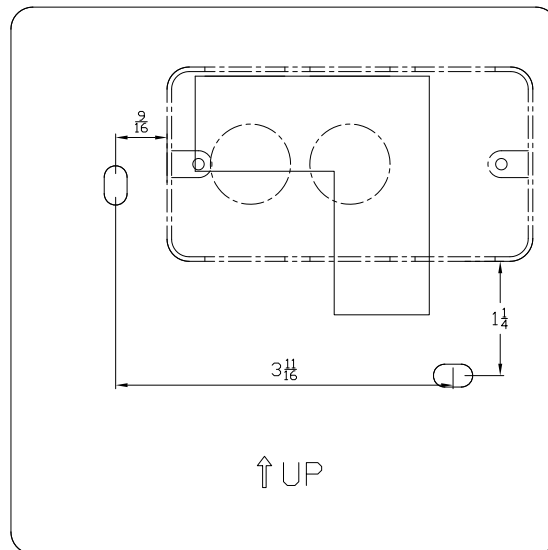

TECHNICAL DATA

Wattage / Input	10W (120VAC)
Power Supply	Integral
Construction	Body: Die-Cast Copper-Free Aluminum Lens: Frosted Polycarbonate Diffuser
CCT	3000K
BUG Rating	B0-U3-G1
Delivered Lumens	474 lm (3000K)
Efficacy	47.4 lm/W
Optics	360°
Finishes	Textured Gray, Anthracite Gray, Matte Black on request
Fixture Dimensions	6.73" l x 1.32" w
Fixture Weight	2.2 lbs
LED Source	Low-power CREE LED
IP Rating	IP65
IK Rating	IK08

Fixture Dimensions:

ORDERING INFORMATION

Example: 401702P-30K-360-AG

401702P	-	30K	-	360	-	
Model No.	CCT	Optic	Finish			
401702P	30K - 3000K	360 - 360°	TG - Textured Gray AG - Anthracite Gray MB - Matte Black			

PHOTOMETRIC DATA

Job Name/Date:

Fixture Type Designation:

MOUNTING DIMENSIONS

4in J-Box

Horizontal Switch Box

Job Name/Date:

Fixture Type Designation: