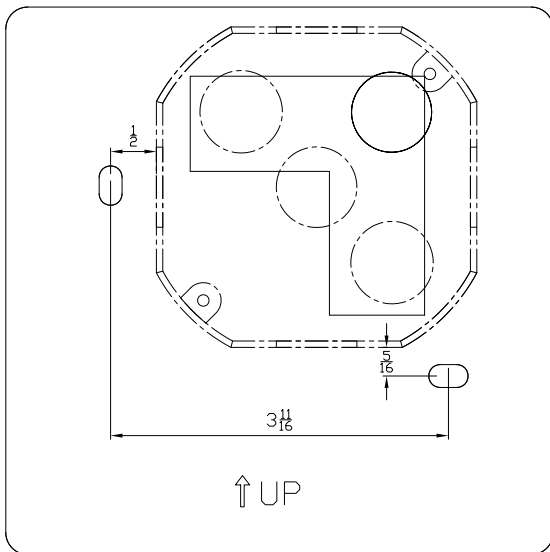

Fixture Dimensions:

ORDERING INFORMATION

Example: 401702P-30K-360-AG

401702P	-	30K	-	360	-	
Model No.	CCT	Optic	Finish			
401702P	30K - 3000K	360 - 360°	TG - Textured Gray AG - Anthracite Gray MB - Matte Black			

PHOTOMETRIC DATA

Job Name/Date:

Fixture Type Designation:

MOUNTING DIMENSIONS

4in J-Box

Horizontal Switch Box

Job Name/Date:

Fixture Type Designation: