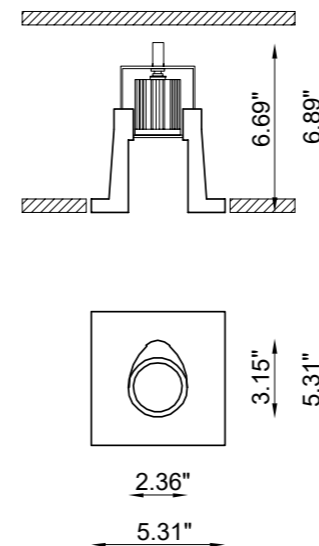

EGGY

A LED technology totally disappearing recessed luminaire made of AirCoral®, installable on plasterboard or brick ceilings that, thanks to its ovoid shape, can be used in any kind of environment and is suitable for a visionary project interpretation, with a strong visual impact. With Eggy, the functionality of a discreet illumination, embracing and well-distributed, is combined with the emotional elements, as the egg shape stands out on the ceiling creating a visual fascination.

Thanks to the push-pull mechanism, it is possible to extract the electric part obtaining a product without screws or visible springs for the fixing of the LED source.

designplan® 

79 Trenton Avenue
Frenchtown, NJ 08825

www.designplan.com

Tel: (908) 996-7710
Fax: (908) 996-7042

TECHNICAL FEATURES

Code	BU6498.AC.US
Type	Asymmetric beam 40° 
Material	AC: AirCoral®
Absorption capacity*	32.29 ft ²
Weight	2.87 lbs
Mounting	Ceiling recessed
IP rating	IP20
Control gear	Constant current electronic driver (not included)
Cut out for plasterboard	5.71" x 5.71"
Lamp type	LED 500mA 
Lamp wattage	1 x 10W
Luminous efficacy	105 lm/W - 3000K
Light distribution	Wide beam 40°
Light color	White 3000K
Light hole	Ovoid 3.15" x 2.36"
CRI	>90