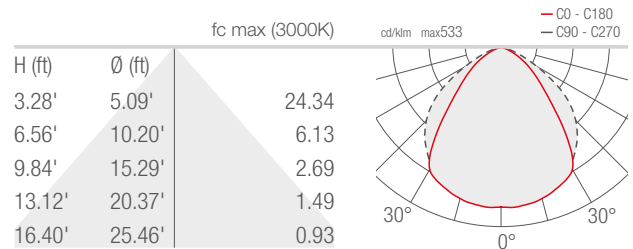

### WD0601\_\_

Spacer for 15° tilt

For Spacer include one of the below finishes:

- B** - White
- C** - Chrome
- 1** - Pure Orange
- 2** - Reseda Green
- 3** - Capri Blue
- 4** - Light Ivory
- CR** - Custom RAL (consult factory)

## PHOTOMETRIC DATA

Note all Photometry is 3000K

**D** - Diffuse

Job Name/Date:

Fixture Type Designation: