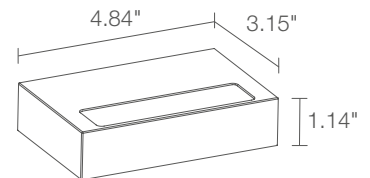

## TECHNICAL DATA

<b>Wattage / Input</b>	7W (24VDC)
<b>Power Supply</b>	Remote, not included. See page 2.
<b>Construction</b>	Body: Aluminum Lens: Glass
<b>CCT</b>	2700K, 3000K, 4000K
<b>CRI</b>	>80
<b>Delivered Lumens</b>	493 lm (3000K)
<b>Efficacy</b>	70.4 lm/W (3000K)
<b>Optics</b>	Diffuse
<b>Finishes</b>	6 Standard, Custom RAL (see below)
<b>Fixture Dimensions</b>	4.84" l x 3.15" w x 1.14" h
<b>Fixture Weight</b>	0.88 lbs
<b>LED Source</b>	18 Mid-Power LEDs
<b>Lumen Maintenance</b>	L80, B10>50,000hrs (Ta 25°C)
<b>Color Consistency</b>	3-Step MacAdam
<b>Operating Temp.</b>	32°F to +113°F
<b>IP Rating</b>	IP40
<b>Impact Rating</b>	IK08

Fixture Dimensions