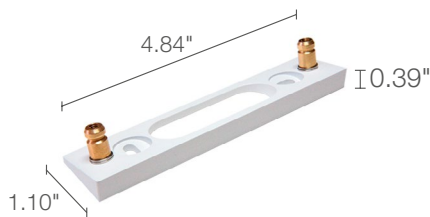

SUGGESTED POWER SUPPLIES

24VDC

Part Number	Description	Input/Output	# of Fixtures
PPLT00275	Non-Dim	120-277VAC to 24VDC, 12W, Class 2	1-1
PPLT00632	0-10V Dimming (Dim to Off)	120-277VAC to 24VDC, 12W, Class 2	1-1
PPLT00056	Non-Dim	120-277VAC to 24VDC, 26W, Class 2	1-2
PPLT00543	0-10V Dimming to 15% (-40°C / -40°F cold weather start)	120-277VAC to 24VDC, 100W Class 2	2-11

For other power supply options consult factory.

ACCESSORIES

Installation

WD0601__

Spacer for 15° tilt

For Spacer include one of the below finishes:

- **B** - White
- **C** - Chrome
- **1** - Pure Orange
- **2** - Reseda Green
- **3** - Capri Blue
- **4** - Light Ivory
- **CR** - Custom RAL (consult factory)