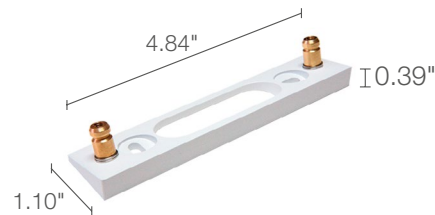

SUGGESTED POWER SUPPLIES

24VDC

Part Number	Description	Input/Output	# of Fixtures
PPLT00275	Non-Dim	120-277VAC to 24VDC, 12W, Class 2	1-1
PPLT00632	0-10V Dimming (Dim to Off)	120-277VAC to 24VDC, 12W, Class 2	1-1
PPLT00056	Non-Dim	120-277VAC to 24VDC, 26W, Class 2	1-2
PPLT00709	ELV / TRIAC & 0-10V Dimming	120-277VAC to 24VDC, 96W, Class 2, DAMP	1-10
PPLT00543	0-10V Dimming to 15% (-40°C / -40°F cold weather start)	120-277VAC to 24VDC, 100W Class 2	2-11

For other power supply options consult factory.

ACCESSORIES

Installation

WD0601__

Spacer for 15° tilt

For Spacer include one of the below finishes:

- **B** - White
- **C** - Chrome
- **1** - Pure Orange
- **2** - Reseda Green
- **3** - Capri Blue
- **4** - Light Ivory
- **CR** - Custom RAL (consult factory)

PHOTOMETRIC DATA

Note all Photometry is 3000K