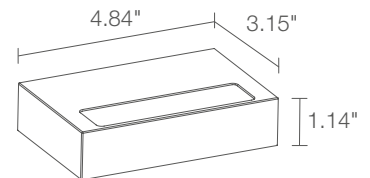

TECHNICAL DATA

Wattage / Input	7W (24VDC)
Power Supply	Remote, not included. See page 2.
Construction	Body: Aluminum Lens: Glass
CCT	2700K, 3000K, 4000K
CRI	>80
Delivered Lumens	493 lm (3000K)
Efficacy	70.4 lm/W (3000K)
Optics	Diffuse
Finishes	6 Standard, Custom RAL (see below)
Fixture Dimensions	4.84" l x 3.15" w x 1.14" h
Fixture Weight	0.88 lbs
LED Source	18 Mid-Power LEDs
Lumen Maintenance	L80, B10>50,000hrs (Ta 25°C)
Color Consistency	3-Step MacAdam
Operating Temp.	32°F to +113°F
IP Rating	IP40
Impact Rating	IK08

Fixture Dimensions