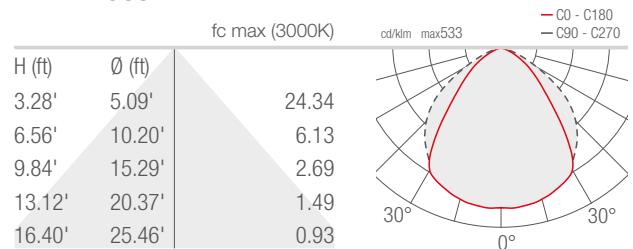

TECHNICAL DATA

Wattage / Input	7W (24VDC)
Power Supply	Remote, not included. See page 2.
Construction	Body: Aluminum Lens: Glass
CCT	2700K, 3000K, 4000K
CRI	>80
Delivered Lumens	493 lm (3000K)
Efficacy	70.4 lm/W (3000K)
Optics	Diffuse
Finishes	6 Standard, Custom RAL (see below)
Fixture Dimensions	4.84" l x 3.15" w x 1.14" h
Fixture Weight	0.88 lbs
LED Source	18 Mid-Power LEDs
Lumen Maintenance	L80, B10>50,000hrs (Ta 25°C)
Color Consistency	3-Step MacAdam
Operating Temp.	32°F to +113°F
IP Rating	IP40
Impact Rating	IK08

Fixture Dimensions

ORDERING INFORMATION

Example: EA1010FDBN-I. Accessories / Power Supplies ordered separately.

EA1010		D		-	I
Model No.	CCT	Optics	Finish	In / Out	
EA1010	F - 2700K 5 - 3000K 9 - 4000K	D - Diffuse	BN - White CN - Chrome 1N - Pure Orange 2N - Reseda Green 3N - Capri Blue 4N - Light Ivory CR - Custom RAL (Consult factory for "CR")	I - Inside Version	

PHOTOMETRIC DATA

Note all Photometry is 3000K

D - Diffuse

Job Name/Date:

Fixture Type Designation: