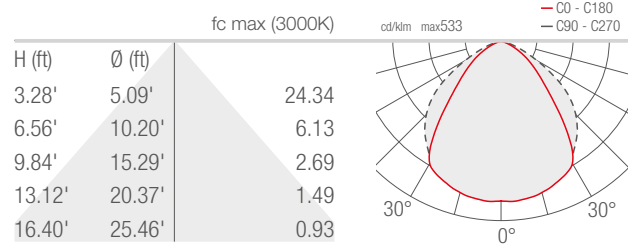

TECHNICAL DATA

Wattage / Input	7W (24VDC)
Power Supply	Remote, not included. See page 2.
Construction	Body: Aluminum Lens: Glass
CCT	2700K, 3000K, 4000K
CRI	>80
Delivered Lumens	493 lm (3000K)
Efficacy	70.4 lm/W (3000K)
Optics	Diffuse
Finishes	6 Standard, Custom RAL (see below)
Fixture Dimensions	4.84" l x 3.15" w x 1.14" h
Fixture Weight	0.88 lbs
LED Source	18 Mid-Power LEDs
Lumen Maintenance	L80, B10>50,000hrs (Ta 25°C)
Color Consistency	3-Step MacAdam
Operating Temp.	32°F to +113°F
IP Rating	IP40
Impact Rating	IK08

Fixture Dimensions

ORDERING INFORMATION

Example: EA1010FDBN-I. Accessories / Power Supplies ordered separately.

EA1010		D		-	I
Model No.	CCT	Optics	Finish	In / Out	
EA1010	F - 2700K 5 - 3000K 9 - 4000K	D - Diffuse	BN - White CN - Chrome 1N - Pure Orange 2N - Reseda Green 3N - Capri Blue 4N - Light Ivory CR - Custom RAL <i>(Consult factory for "CR")</i>	I - Inside Version	

PHOTOMETRIC DATA

Note all Photometry is 3000K

D - Diffuse

Job Name/Date:

Fixture Type Designation: