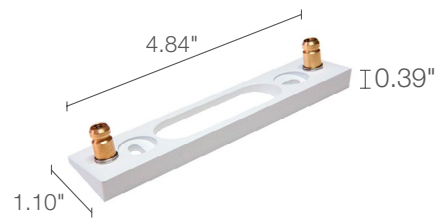

SUGGESTED POWER SUPPLIES

24VDC

Part Number	Description	Input/Output	# of Fixtures
PPLT00275	Non-Dim	120-277VAC to 24VDC, 12W, Class 2	1-1
PPLT00632	0-10V Dimming (Dim to Off)	120-277VAC to 24VDC, 12W, Class 2	1-1
PPLT00709	ELV / TRIAC & 0-10V Dimming	120-277VAC to 24VDC, 96W, Class 2, DAMP	1-10
PPLT00543	0-10V Dimming to 15% (-40°C / -40°F cold weather start)	120-277VAC to 24VDC, 100W Class 2	2-11

For other power supply options consult factory.

ACCESSORIES

Installation

WD0601__

Spacer for 15° tilt

For Spacer include one of the below finishes:

- **B** - White
- **C** - Chrome
- **1** - Pure Orange
- **2** - Reseda Green
- **3** - Capri Blue
- **4** - Light Ivory
- **CR** - Custom RAL (consult factory)