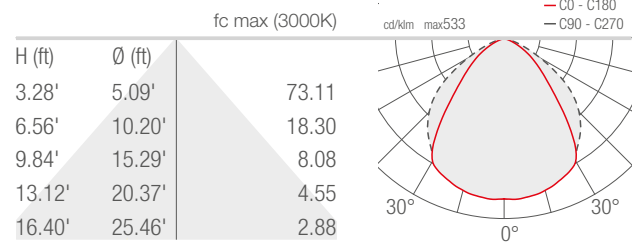

D - Diffuse

Job Name/Date:

Fixture Type Designation: