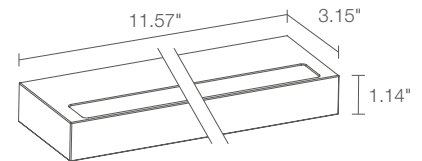

TECHNICAL DATA

Wattage / Input	15W (24VDC)
Power Supply	Remote, not included. See page 2.
Construction	Body: Aluminum Lens: Glass
CCT	2700K, 3000K, 4000K
CRI	>80
Delivered Lumens	1478 lm (3000K)
Efficacy	77.8 lm/W (3000K)
Optics	Diffuse
Finishes	6 Standard, Custom RAL (see below)
Fixture Dimensions	11.57" l x 3.15" w x 1.14" h
Fixture Weight	2.65 lbs
LED Source	54 Mid-Power LEDs
Lumen Maintenance	L80, B10>50,000hrs (Ta 25°C)
Color Consistency	3-Step MacAdam
Operating Temp.	32°F to +113°F
IP Rating	IP40
Impact Rating	IK08

Fixture Dimensions