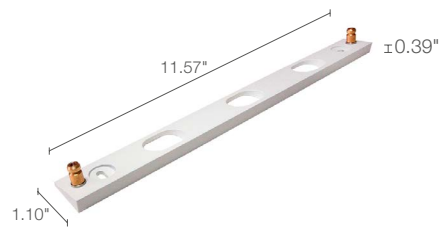

SUGGESTED POWER SUPPLIES

24VDC

Part Number	Description	Input/Output	# of Fixtures
PPLT00056	Non-Dim	120-277VAC to 24VDC, 26W, Class 2, IP66	1-1
PPLT00157	Non-Dim	120VAC to 24VDC, 60W, Class 2	1-3
PPLT00599	ELV / TRIAC & 0-10V Dimming (100 to 0%)	120-277VAC to 24VDC, 96W, Class 2	1-5
PPLT00284	Non-Dim	120-277VAC to 24VDC, 100W, Class 2, DAMP	1-5
PPLT00543	0-10V Dimming to 15% (-40°C / -40°F cold weather start)	120-277VAC to 24VDC, 100W Class 2	1-5

For other power supply options consult factory.

ACCESSORIES

Installation

WD0603__

Spacer for 15° tilt

For Spacer include one of the below finishes:

- **B** - White
- **C** - Chrome
- **1** - Pure Orange
- **2** - Reseda Green
- **3** - Capri Blue
- **4** - Light Ivory
- **CR** - Custom RAL (consult factory)

PHOTOMETRIC DATA

Note all Photometry is 3000K