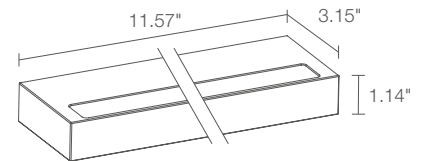

TECHNICAL DATA

Wattage / Input	15W (24VDC)
Power Supply	Remote, not included. See page 2.
Construction	Body: Aluminum Lens: Glass
CCT	2700K, 3000K, 4000K
CRI	>80
Delivered Lumens	1478 lm (3000K)
Efficacy	77.8 lm/W (3000K)
Optics	Diffuse
Finishes	6 Standard, Custom RAL (see below)
Fixture Dimensions	11.57" l x 3.15" w x 1.14" h
Fixture Weight	2.65 lbs
LED Source	54 Mid-Power LEDs
Lumen Maintenance	L80, B10>50,000hrs (Ta 25°C)
Color Consistency	3-Step MacAdam
Operating Temp.	32°F to +113°F
IP Rating	IP40
Impact Rating	IK08

Fixture Dimensions