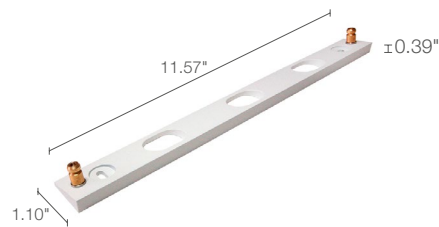

SUGGESTED POWER SUPPLIES

24VDC

Part Number	Description	Input/Output	# of Fixtures
PPLT00056	Non-Dim	120-277VAC to 24VDC, 26W, Class 2, IP66	1-1
PPLT00157	Non-Dim	120VAC to 24VDC, 60W, Class 2	1-3
PPLT00284	Non-Dim	120-277VAC to 24VDC, 100W, Class 2, DAMP	1-5
PPLT00543	0-10V Dimming to 15% (-40°C / -40°F cold weather start)	120-277VAC to 24VDC, 100W Class 2	1-5

For other power supply options consult factory.

ACCESSORIES

Installation

WD0603__

Spacer for 15° tilt

For Spacer include one of the below finishes:

- **B** - White
- **C** - Chrome
- **1** - Pure Orange
- **2** - Reseda Green
- **3** - Capri Blue
- **4** - Light Ivory
- **CR** - Custom RAL (consult factory)

PHOTOMETRIC DATA

Note all Photometry is 3000K