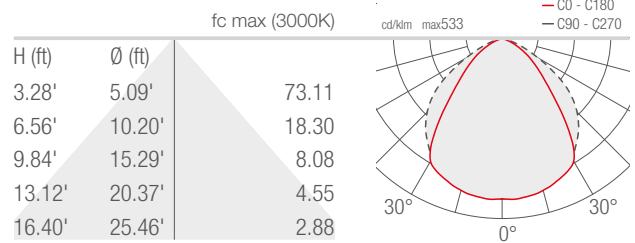

D - Diffuse

Job Name/Date:

Fixture Type Designation: