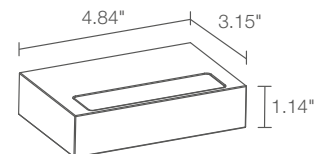

TECHNICAL DATA

Wattage / Input	7W (24VDC)
Power Supply	Remote, not included. See page 2.
Construction	Body: Aluminum Lens: Glass
CCT	2700K, 3000K, 4000K
CRI	>80
BUG Rating	B0-U1-G0 (3000K)
Delivered Lumens	493 lm (3000K)
Efficacy	70.4 lm/W (3000K)
Optics	Diffuse
Finishes	4 Standard, Custom RAL (see below)
Fixture Dimensions	4.84" l x 3.15" w x 1.14" h
Fixture Weight	0.88 lbs
LED Source	18 Mid-Power LEDs
Lumen Maintenance	L80, B10>50,000hrs (Ta 25°C)
Color Consistency	3-Step MacAdam
Operating Temp.	-4°F to +113°F
IP Rating	IP65
Impact Rating	IK08

Fixture Dimensions