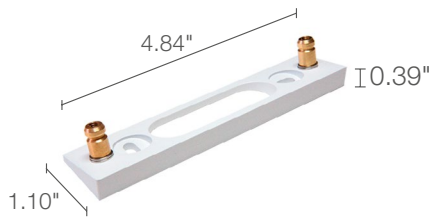

SUGGESTED POWER SUPPLIES

24VDC

Part Number	Description	Input/Output	# of Fixtures
PPLT00275	Non-Dim	120-277VAC to 24VDC, 12W, Class 2	1-1
PPLT00632	0-10V Dimming (Dim to Off)	120-277VAC to 24VDC, 12W, Class 2	1-1
PPLT00056	Non-Dim	120-277VAC to 24VDC, 26W, Class 2	1-2
PPLT00709	ELV / TRIAC & 0-10V Dimming	120-277VAC to 24VDC, 96W, Class 2, DAMP	1-10
PPLT00543	0-10V Dimming to 15% (-40°C / -40°F cold weather start)	120-277VAC to 24VDC, 100W Class 2	2-11

For other power supply options consult factory.

ACCESSORIES

Installation

WD0651__

Spacer for 15° tilt

For Spacer include one of the below finishes:

- **E** - White
- **F** - Gray
- **H** - Anthracite
- **T** - Corten
- **CR** - Custom RAL (consult factory)

PHOTOMETRIC DATA

Note all Photometry is 3000K