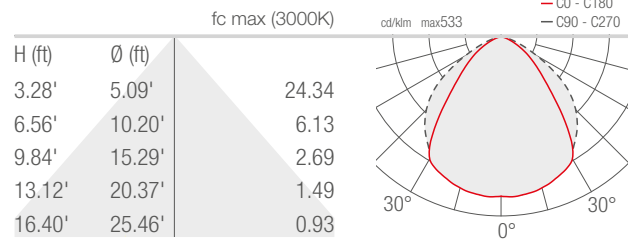

TECHNICAL DATA

Wattage / Input	7W (24VDC)
Power Supply	Remote, not included. See page 2.
Construction	Body: Aluminum Lens: Glass
CCT	2700K, 3000K, 4000K
CRI	>80
BUG Rating	B0-U1-G0 (3000K)
Delivered Lumens	493 lm (3000K)
Efficacy	70.4 lm/W (3000K)
Optics	Diffuse
Finishes	4 Standard, Custom RAL (see below)
Fixture Dimensions	4.84" l x 3.15" w x 1.14" h
Fixture Weight	0.88 lbs
LED Source	18 Mid-Power LEDs
Lumen Maintenance	L80, B10>50,000hrs (Ta 25°C)
Color Consistency	3-Step MacAdam
Operating Temp.	-4°F to +113°F
IP Rating	IP65
Impact Rating	IK08

Fixture Dimensions

ORDERING INFORMATION

Example: EA1010FDFT-O. Accessories / Power Supplies ordered separately.

EA1010		D		O
Model No.	CCT	Optics	Finish	In / Out
EA1010	F - 2700K 5 - 3000K 9 - 4000K	D - Diffuse	ET - White FT - Gray HT - Anthracite TT - Cor-ten CR - Custom RAL (Consult factory for "CR")	O - Outside Version

PHOTOMETRIC DATA

Note all Photometry is 3000K

D - Diffuse

Job Name/Date:

Fixture Type Designation: