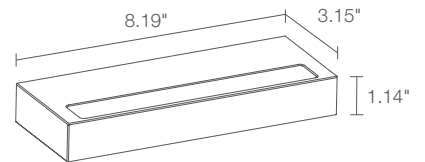

TECHNICAL DATA

Wattage / Input	13W (24VDC)
Power Supply	Remote, not included. See page 2.
Construction	Body: Aluminum Lens: Glass
CCT	2700K, 3000K, 4000K
CRI	>80
BUG Rating	B1-U1-G0 (3000K)
Delivered Lumens	985 lm (3000K)
Efficacy	75.8 lm/W (3000K)
Optics	Diffuse
Finishes	6 Standard, Custom RAL (see below)
Fixture Dimensions	8.19" l x 3.15" w x 1.14" h
Fixture Weight	1.76 lbs
LED Source	36 Mid-Power LEDs
Lumen Maintenance	L80 >50,000hrs (Ta 25°C)
Color Consistency	3-Step MacAdam
Operating Temp.	-4°F to +113°F
IP Rating	IP65
Impact Rating	IK08

Fixture Dimensions