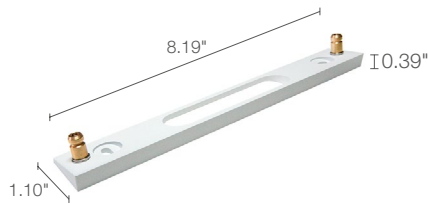

SUGGESTED POWER SUPPLIES 24VDC

Part Number	Description	Input/Output	# of Fixtures
PPLT00056	Non-Dim	120-277VAC to 24VDC, 26W, Class 2	1-1
PPLT00156	Non-Dim	120VAC to 24VDC, 45W, Class 2	1-2
PPLT00543	0-10V Dimming to 15% (-40°C / -40°F cold weather start)	120-277VAC to 24VDC, 100W Class 2	1-6

For other power supply options consult factory.

ACCESSORIES Installation

WD0652__

Spacer for 15° tilt

For Spacer include one of the below finishes:

- E - White
- F - Gray
- H - Anthracite
- T - Corten
- CR - Custom RAL (*consult factory*)

PHOTOMETRIC DATA

Note all Photometry is 3000K