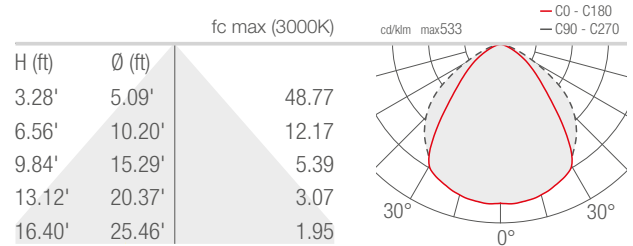

D - Diffuse

Job Name/Date:

Fixture Type Designation: