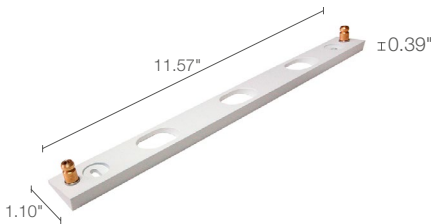

SUGGESTED POWER SUPPLIES

24VDC

Part Number	Description	Input/Output	# of Fixtures
PPLT00056	Non-Dim	120-277VAC to 24VDC, 26W, Class 2, IP66	1-1
PPLT00586	Non-Dim	120-277VAC to 24VDC, 40W, Class 2	1-2
PPLT00543	0-10V Dimming to 15% (-40°C / -40°F cold weather start)	120-277VAC to 24VDC, 100W Class 2	1-5

Suggested Lutron Compatible

Part Number	Option	Lutron SKU	Dim Range	Description	Input/Output	# of Fixtures
PPLT00273	L3DAE / L3DA3W	L3DA	100%-1%	Hi-Lume™ 1% EcoSystem™ or 1% 3-Wire LED Driver	120-277VAC to 24VDC, 40W, Class 2	1-2
PPLT00530	L3DAE / L3D0	L3DA/L3D0	100%-1%	Hi-Lume™ 0.1% EcoSystem™ or 3-Wire LED Driver	120-277VAC to 24VDC, 96W, Class 2	1-5

For other power supply options consult factory.

ACCESSORIES

Installation

WD0603__

Spacer for 15° tilt

For Spacer include one of the below finishes:

- **E** - White
- **F** - Gray
- **H** - Anthracite
- **T** - Corten
- **CR** - Custom RAL (consult factory)

PHOTOMETRIC DATA

Note all Photometry is 3000K