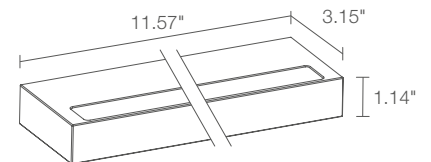

TECHNICAL DATA

Wattage / Input	15W (24VDC)
Power Supply	Remote, not included. See page 2.
Construction	Body: Aluminum Lens: Glass
CCT	2700K, 3000K, 4000K
CRI	>80
BUG Rating	B1-U1-G0 (3000K)
Delivered Lumens	1478 lm (3000K)
Efficacy	77.8 lm/W (3000K)
Optics	Diffuse
Finishes	6 Standard, Custom RAL (see below)
Fixture Dimensions	11.57" l x 3.15" w x 1.14" h
Fixture Weight	2.65 lbs
LED Source	54 Mid-Power LEDs
Lumen Maintenance	L80 >50,000hrs (Ta 25°C)
Color Consistency	3-Step MacAdam
Operating Temp.	-4°F to +113°F
IP Rating	IP65
Impact Rating	IK08

Fixture Dimensions