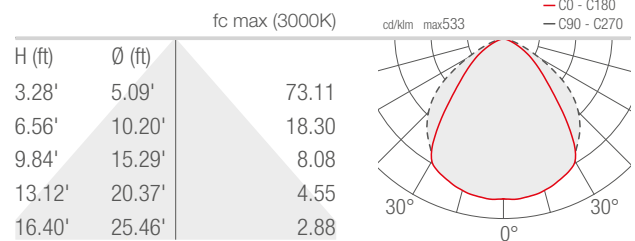

D - Diffuse

Job Name/Date:

Fixture Type Designation: