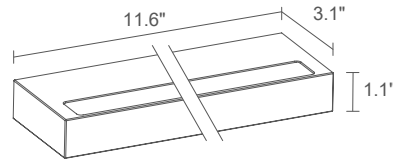

surface mounted (wall)

ACCESSORIES

see accessories page

NOTES

outdoor version: Ella OUT 1.0,
ceiling-mounted version: Elio IN 1.0
Casambi-compatible version, controllable with
the Casambi app, available on request