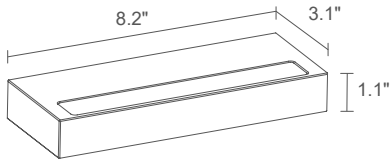

surface mounted (wall)

ACCESSORIES

see accessories page

NOTES

outdoor version: Ella OUT 1.0,
ceiling-mounted version: Elio IN 1.0
Casambi-compatible version, controllable with
the Casambi app, available on request