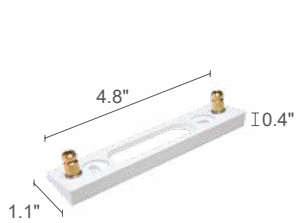

ACCESSORIES FOR INSTALLATION

WD0601B - White
WD0601C - Chrome
WD06011 - Pure orange
WD06012 - Reseda green
WD06013 - Capri blue
WD06014 - Light ivory
Spacer for 15° inclination
RAL finish available on request
(Ella IN 1.0)