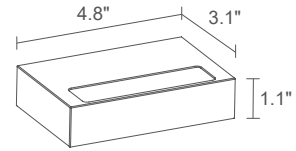

v

ELLA IN 3.0

3000K, 19W, white

ESEM MID 1.0

3000K, 3W, 22°, white, customized IP44 version

Project and light planning by / DVDV Studio Architetti

Photo by / Alessio Tamborini

Private residence, Milan, Italy

ELLA IN 1.0

0.90 lbs

IP40

IK08

POWER / MODEL CODE

7W 24VDC

EA1010 ■ **DB N** White

EA1010 ■ **DC N** Chrome

EA1010 ■ **D 1 N** Pure orange

EA1010 ■ **D 2 N** Reseda green

EA1010 ■ **D 3 N** Capri blue

EA1010 ■ **D 4 N** Light ivory

LED COLOR

F - 2700K

5 - 3000K

9 - 4000K

OPTICS

diffuse

LUMEN OUTPUT AT SOURCE

954 lm (3000K)

DELIVERED LUMEN OUTPUT

493 lm (3000K)

NO. AND TYPE OF LED

18 mid-power LEDs
3-step MacAdam, 50000h L80 B10 (Ta 25°C)

MATERIAL

body in aluminum
lens in serigraphed extra-clear
microprismatic glass

POWER SUPPLY UNIT

remote power supply required, not included

MOUNTING

surface mounted (wall)

ACCESSORIES

see accessories page

NOTES

outdoor version: Ella OUT 1.0,
ceiling-mounted version: Elio IN 1.0
Casambi-compatible version, controllable with
the Casambi app, available on request