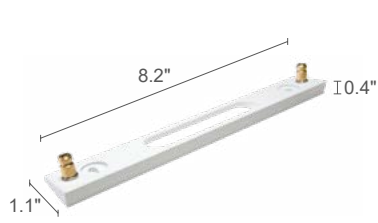

WD0602B - White
WD0602C - Chrome
WD06021 - Pure orange
WD06022 - Reseda green
WD06023 - Capri blue
WD06024 - Light ivory
Spacer for 15° inclination
RAL finish available on request
(Ella IN 2.0)