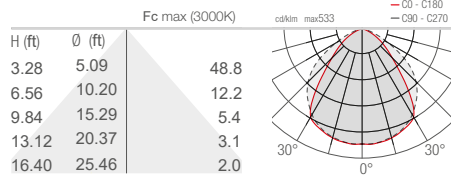

∨
ELLA IN 1.0
without spacer

∨
ELLA IN 1.0
with spacer (15° inclination)

ELLA IN / ELLA OUT

INDOOR WALL MOUNTED / OUTDOOR WALL MOUNTED

ELLA IN 1.0 ELLA OUT 1.0

D - Diffuse

ELLA IN 2.0 ELLA OUT 2.0

D - Diffuse