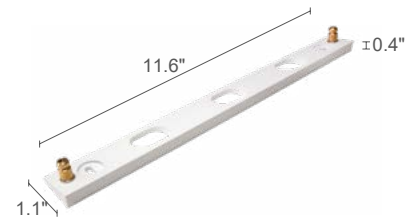

WD0603B - White
WD0603C - Chrome
WD06031 - Pure orange
WD06032 - Reseda green
WD06033 - Capri blue
WD06034 - Light ivory
Spacer for 15° inclination
RAL finish available on request
(Ella IN 3.0)