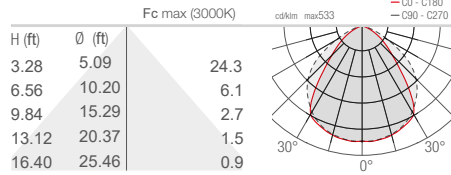

∨
ELLA IN 1.0
without spacer

∨
ELLA IN 1.0
with spacer (15° inclination)

ELLA IN / ELLA OUT

INDOOR WALL MOUNTED / OUTDOOR WALL MOUNTED

ELLA IN 1.0 ELLA OUT 1.0

D - Diffuse

ELLA IN 2.0 ELLA OUT 2.0

D - Diffuse