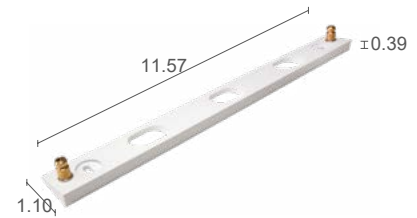

ACCESSORIES

ACCESSORIES FOR INSTALLATION

WD0651E - White
WD0651F - Grey
WD0651H - Anthracite
WD0651T - Cor-ten
Spacer for 15° inclination
RAL finish available on request
(Ella OUT 1.0)

WD0652E - White
WD0652F - Grey
WD0652H - Anthracite
WD0652T - Cor-ten
Spacer for 15° inclination
RAL finish available on request
(Ella OUT 2.0)

WD0653E - White
WD0653F - Grey
WD0653H - Anthracite
WD0653T - Cor-ten
Spacer for 15° inclination
RAL finish available on request
(Ella OUT 3.0)

STANDARD FINISHES

< ELLA OUT 2.0

3000K, 16W, diffuse, cor-ten

Project and light planning by / Lorella Marconi,
Cinzia Todeschini (Lucearchitettura)
Photo by / Alessio Tamborini
Magari Estates Hotel
Colognola ai Colli, Verona, Italy

∨ ELLA OUT 1.0 without spacer

∨ ELLA OUT 1.0 with spacer (15° inclination)