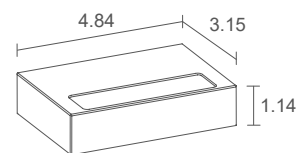

ELLA OUT 1.0

LED TECH 0.88 lbs IP65 IK08

POWER / MODEL CODE	7W 24VDC EA1010 DET White EA1010 DFT Grey EA1010 DHT Anthracite EA1010 DTT Cor-ten
LED COLOR	F - 2700K 5 - 3000K 9 - 4000K
OPTICS	diffuse

LUMEN OUTPUT AT SOURCE	954 lm (3000K)
DELIVERED LUMEN OUTPUT	493 lm (3000K)
NO. AND TYPE OF LED	18 mid-power LEDs 3-step MacAdam, 50000h L80 B10 (Ta 25°C)
MATERIAL	body in aluminum lens in serigraphed extra-clear microprismatic glass
POWER SUPPLY UNIT	remote power supply required, not included
POWER CABLES	includes 4.92 ft neoprene cable H05RN-F 3x1.00 Ø0.28 in
MOUNTING	surface mounted (wall)
ACCESSORIES	see accessories
NOTES	indoor version: Ella IN 1.0, ceiling-mounted version: ELLo OUT 1.0, Casambi-compatible version, controllable with the Casambi app, available on request