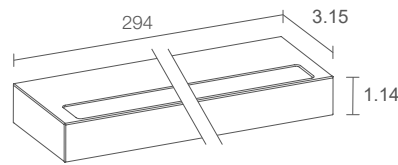

LUMEN OUTPUT AT SOURCE	954 lm (3000K)
DELIVERED LUMEN OUTPUT	493 lm (3000K)
NO. AND TYPE OF LED	18 mid-power LEDs 3-step MacAdam, 50000h L80 B10 (Ta 25°C)
MATERIAL	body in aluminum lens in serigraphed extra-clear microprismatic glass
POWER SUPPLY UNIT	remote power supply required, not included
POWER CABLES	includes 4.92 ft neoprene cable H05RN-F 3x1.00 Ø0.28 in
MOUNTING	surface mounted (wall)
ACCESSORIES	see accessories
NOTES	indoor version: Ella IN 1.0, ceiling-mounted version: ELLo OUT 1.0, Casambi-compatible version, controllable with the Casambi app, available on request