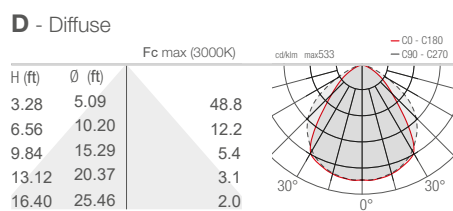

ELLA IN 2.0 ELLA OUT 2.0