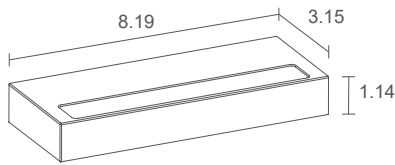

LUMEN OUTPUT AT SOURCE	954 lm (3000K)
DELIVERED LUMEN OUTPUT	493 lm (3000K)
NO. AND TYPE OF LED	18 mid-power LEDs 3-step MacAdam, 50000h L80 B10 (Ta 25°C)
MATERIAL	body in aluminum lens in serigraphed extra-clear microprismatic glass
POWER SUPPLY UNIT	remote power supply required, not included
POWER CABLES	includes 4.92 ft neoprene cable H05RN-F 3x1.00 Ø0.28 in
MOUNTING	surface mounted (wall)
ACCESSORIES	see accessories
NOTES	indoor version: Ella IN 1.0, ceiling-mounted version: ELLo OUT 1.0, Casambi-compatible version, controllable with the Casambi app, available on request