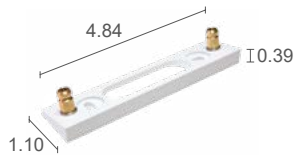

ACCESSORIES

ACCESSORIES FOR INSTALLATION

WD0651E - White
WD0651F - Grey
WD0651H - Anthracite
WD0651T - Cor-ten
Spacer for 15° inclination
RAL finish available on request
(Ella OUT 1.0)