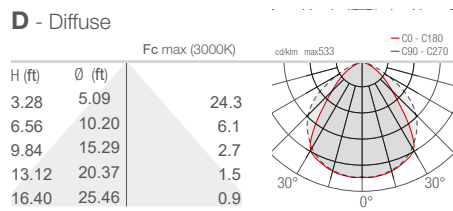

ELLA IN / ELLA OUT

INDOOR WALL MOUNTED / OUTDOOR WALL MOUNTED

ELLA IN 1.0 ELLA OUT 1.0