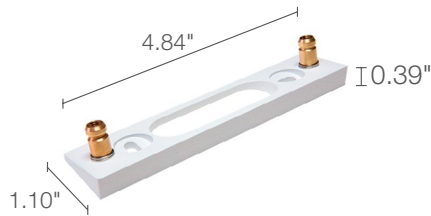

SUGGESTED POWER SUPPLIES

24VDC

Part Number	Description	Input/Output	# of Fixtures
PPLT00275	Non-Dim	120-277VAC to 24VDC, 12W, Class 2	1-1
PPLT00632	0-10V Dimming (Dim to Off)	120-277VAC to 24VDC, 12W, Class 2	1-1
PPLT00056	Non-Dim	120-277VAC to 24VDC, 26W, Class 2	1-2
PPLT00543	0-10V Dimming to 15% (-40°C / -40°F cold weather start)	120-277VAC to 24VDC, 100W Class 2	2-11

For other power supply options consult factory.

ACCESSORIES

Installation

WD0601__

Spacer for 15° tilt

For Spacer include one of the below finishes:

- **B** - White
- **C** - Chrome
- **1** - Pure Orange
- **2** - Reseda Green
- **3** - Capri Blue
- **4** - Light Ivory
- **CR** - Custom RAL (consult factory)

PHOTOMETRIC DATA

Note all Photometry is 3000K