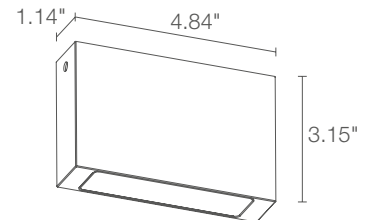

TECHNICAL DATA

Wattage / Input	7W (24VDC)
Power Supply	Remote, not included. See page 2.
Construction	Body: Aluminum Lens: Glass
CCT	2700K, 3000K, 4000K
CRI	>80
Delivered Lumens	493 lm (3000K)
Efficacy	70.4 lm/W (3000K)
Optics	Diffuse
Finishes	6 Standard, Custom RAL (see below)
Fixture Dimensions	4.84" l x 1.14" w x 3.15" h
Fixture Weight	0.88 lbs
LED Source	18 Mid-Power LEDs
Lumen Maintenance	L80, B10>50,000hrs (Ta 25°C)
Color Consistency	3-Step MacAdam
Operating Temp.	32°F to 113°F
IP Rating	IP40
Impact Rating	IK08

Fixture Dimensions