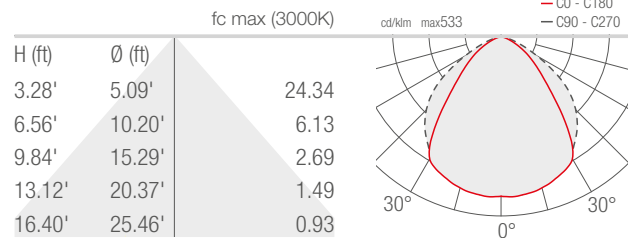

D - Diffuse

Job Name/Date:

Fixture Type Designation: