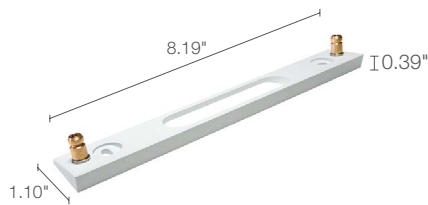

SUGGESTED POWER SUPPLIES

24VDC

Part Number	Description	Input/Output	# of Fixtures
PPLT00056	Non-Dim	120-277VAC to 24VDC, 26W, Class 2	1-1
PPLT00599	ELV / TRIAC & 0-10V Dimming (100 to 0%)	120-277VAC to 24VDC, 96W, Class 2	1-5
PPLT00543	0-10V Dimming to 15% (-40°C / -40°F cold weather start)	120-277VAC to 24VDC, 100W Class 2	1-6

For other power supply options consult factory.

ACCESSORIES

Installation

WD0602__

Spacer for 15° tilt

For Spacer include one of the below finishes:

- **B** - White
- **C** - Chrome
- **1** - Pure Orange
- **2** - Reseda Green
- **3** - Capri Blue
- **4** - Light Ivory
- **CR** - Custom RAL (consult factory)

PHOTOMETRIC DATA

Note all Photometry is 3000K