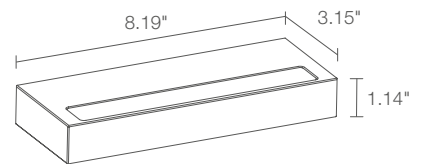

TECHNICAL DATA

Wattage / Input	13W (24VDC)
Power Supply	Remote, not included. See page 2.
Construction	Body: Aluminum Lens: Glass
CCT	2700K, 3000K, 4000K
CRI	>80
Delivered Lumens	985 lm (3000K)
Efficacy	75.8 lm/W (3000K)
Optics	Diffuse
Finishes	6 Standard, Custom RAL (see below)
Fixture Dimensions	8.19" l x 3.15" w x 1.14" h
Fixture Weight	1.76 lbs
LED Source	36 Mid-Power LEDs
Lumen Maintenance	L80, B10>50,000hrs (Ta 25°C)
Color Consistency	3-Step MacAdam
Operating Temp.	32°F to 113°F
IP Rating	IP40
Impact Rating	IK08

Fixture Dimensions