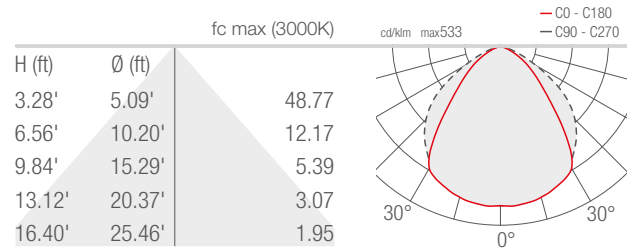

TECHNICAL DATA

Wattage / Input	13W (24VDC)
Power Supply	Remote, not included. See page 2.
Construction	Body: Aluminum Lens: Glass
CCT	2700K, 3000K, 4000K
CRI	>80
Delivered Lumens	985 lm (3000K)
Efficacy	75.8 lm/W (3000K)
Optics	Diffuse
Finishes	6 Standard, Custom RAL (see below)
Fixture Dimensions	8.19" l x 3.15" w x 1.14" h
Fixture Weight	1.76 lbs
LED Source	36 Mid-Power LEDs
Lumen Maintenance	L80, B10>50,000hrs (Ta 25°C)
Color Consistency	3-Step MacAdam
Operating Temp.	32°F to 113°F
IP Rating	IP40
Impact Rating	IK08

Fixture Dimensions

ORDERING INFORMATION

Example: EP2010FDBN-I. Accessories / Power Supplies ordered separately.

EP2010		D		-	I
Model No.	CCT	Optics	Finish	In / Out	
EP2010	F - 2700K 5 - 3000K 9 - 4000K	D - Diffuse	BN - White CN - Chrome 1N - Pure Orange 2N - Reseda Green 3N - Capri Blue 4N - Light Ivory CR - Custom RAL <i>(consult factory for "CR")</i>	I - Inside Version	

PHOTOMETRIC DATA

Note all Photometry is 3000K

D - Diffuse

Job Name/Date:

Fixture Type Designation: