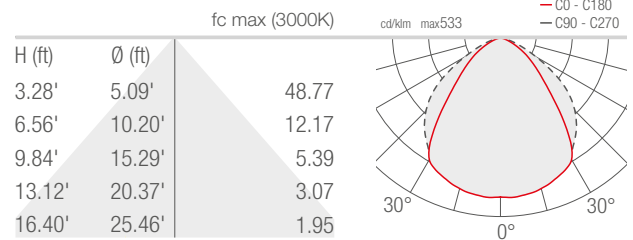

D - Diffuse

Job Name/Date:

Fixture Type Designation: