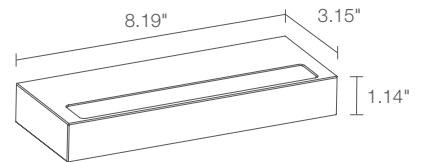

TECHNICAL DATA

Wattage / Input	13W (24VDC)
Power Supply	Remote, not included. See page 2.
Construction	Body: Aluminum Lens: Glass
CCT	2700K, 3000K, 4000K
CRI	>80
Delivered Lumens	985 lm (3000K)
Efficacy	75.8 lm/W (3000K)
Optics	Diffuse
Finishes	6 Standard, Custom RAL (see below)
Fixture Dimensions	8.19" l x 3.15" w x 1.14" h
Fixture Weight	1.76 lbs
LED Source	36 Mid-Power LEDs
Lumen Maintenance	L80, B10>50,000hrs (Ta 25°C)
Color Consistency	3-Step MacAdam
Operating Temp.	32°F to 113°F
IP Rating	IP40
Impact Rating	IK08

Fixture Dimensions