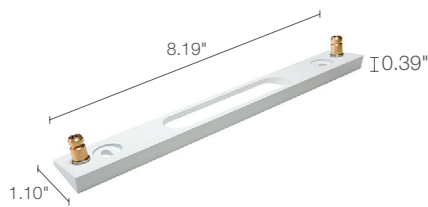

SUGGESTED POWER SUPPLIES

24VDC

Part Number	Description	Input/Output	# of Fixtures
PPLT00709	ELV / TRIAC & 0-10V Dimming	120-277VAC to 24VDC, 96W, Class 2, DAMP	1-5
PPLT00543	0-10V Dimming to 15% (-40°C / -40°F cold weather start)	120-277VAC to 24VDC, 100W Class 2	1-6

For other power supply options consult factory.

ACCESSORIES

Installation

WD0602__

Spacer for 15° tilt

For Spacer include one of the below finishes:

- **B** - White
- **C** - Chrome
- **1** - Pure Orange
- **2** - Reseda Green
- **3** - Capri Blue
- **4** - Light Ivory
- **CR** - Custom RAL (consult factory)

PHOTOMETRIC DATA

Note all Photometry is 3000K