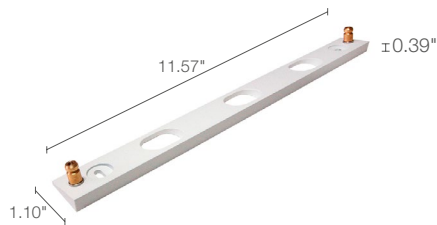

SUGGESTED POWER SUPPLIES

24VDC

Part Number	Description	Input/Output	# of Fixtures
PPLT00056	Non-Dim	120-277VAC to 24VDC, 26W, Class 2, IP66	1-1
PPLT00586	Non-Dim	120-277VAC to 24VDC, 40W, Class 2	1-2
PPLT00709	ELV / TRIAC & 0-10V Dimming	120-277VAC to 24VDC, 96W, Class 2, DAMP	1-5
PPLT00284	Non-Dim	120-277VAC to 24VDC, 100W Class 2, DAMP	1-5
PPLT00543	0-10V Dimming to 15% (-40°C / -40°F cold weather start)	120-277VAC to 24VDC, 100W Class 2	1-5

Suggested Lutron Compatible

Part Number	Option	Lutron SKU	Dim Range	Description	Input/Output	# of Fixtures
PPLT00273	L3DAE / L3DA3W	L3DA	100%-1%	Hi-Lume™ 1% EcoSystem™ or 1% 3-Wire LED Driver	120-277VAC to 24VDC, 40W, Class 2	1-2
PPLT00530	L3DAE / L3D0	L3DA/L3D0	100%-1%	Hi-Lume™ 0.1% EcoSystem™ or 3-Wire LED Driver	120-277VAC to 24VDC, 96W, Class 2	1-5

For other power supply options consult factory.

ACCESSORIES

Installation

WD0603__

Spacer for 15° tilt

For Spacer include one of the below finishes:

- **B** - White
- **C** - Chrome
- **1** - Pure Orange
- **2** - Reseda Green
- **3** - Capri Blue
- **4** - Light Ivory
- **CR** - Custom RAL (*consult factory*)

PHOTOMETRIC DATA

Note all Photometry is 3000K