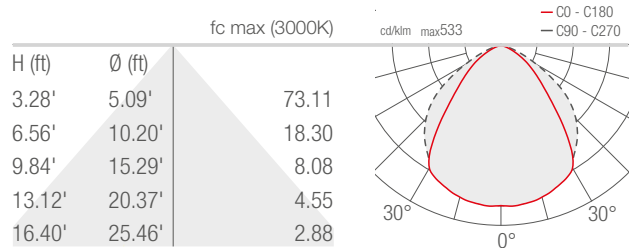

D - Diffuse

Job Name/Date:

Fixture Type Designation: