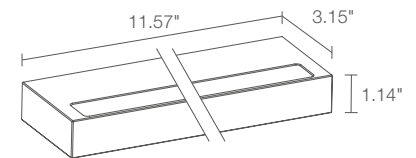

Ello IN is a surface ceiling-mounted fixture with a minimalist design for indoor applications. It comes in 3 different lengths with diffuse optics and 6 finish options. The fixture can be mounted directly on the ceiling or tilted 15° using a spacer.

TECHNICAL DATA

Wattage / Input	15W (24VDC)
Power Supply	Remote, not included. See page 2.
Construction	Body: Aluminum Lens: Glass
CCT	2700K, 3000K, 4000K
CRI	>80
Delivered Lumens	1478 lm (3000K)
Efficacy	77.8 lm/W (3000K)
Optics	Diffuse
Finishes	6 Standard, Custom RAL (see below)
Fixture Dimensions	11.57" l x 3.15" w x 1.14" h
Fixture Weight	2.65 lbs
LED Source	54 Mid-Power LEDs
Lumen Maintenance	L80, B10>50,000hrs (Ta 25°C)
Color Consistency	3-Step MacAdam
Operating Temp.	32°F to 113°F
IP Rating	IP40
Impact Rating	IK08

Fixture Dimensions

ORDERING INFORMATION

Example: EP3010FDBN-I. Accessories / Power Supplies ordered separately.

EP3010		D		-	I
Model No.	CCT	Optics	Finish	In / Out	
EP3010	F - 2700K 5 - 3000K 9 - 4000K	D - Diffuse	BN - White CN - Chrome 1N - Pure Orange 2N - Reseda Green 3N - Capri Blue 4N - Light Ivory CR - Custom RAL <i>(consult factory for "CR")</i>	I - Inside Version	