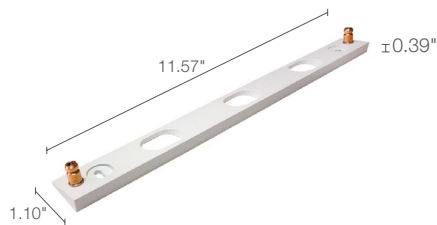

SUGGESTED POWER SUPPLIES 24VDC

Part Number	Description	Input/Output	# of Fixtures
PPLT00586	Non-Dim	120-277VAC to 24VDC, 40W, Class 2	1-2
PPLT00709	ELV / TRIAC & 0-10V Dimming	120-277VAC to 24VDC, 96W, Class 2, DAMP	1-5
PPLT00284	Non-Dim	120-277VAC to 24VDC, 100W Class 2, DAMP	1-5
PPLT00543	0-10V Dimming to 15% (-40°C / -40°F cold weather start)	120-277VAC to 24VDC, 100W Class 2	1-5

Suggested Lutron Compatible

Part Number	Option	Lutron SKU	Dim Range	Description	Input/Output	# of Fixtures
PPLT00273	L3DAE / L3DA3W	L3DA	100%-1%	Hi-Lume™ 1% EcoSystem™ or 1% 3-Wire LED Driver	120-277VAC to 24VDC, 40W, Class 2	1-2
PPLT00530	L3DAE / L3D0	L3DA/L3D0	100%-1%	Hi-Lume™ 0.1% EcoSystem™ or 3-Wire LED Driver	120-277VAC to 24VDC, 96W, Class 2	1-5

For other power supply options consult factory.

ACCESSORIES Installation

WD0603__

Spacer for 15° tilt

For Spacer include one of the below finishes:

- **B** - White
- **C** - Chrome
- **1** - Pure Orange
- **2** - Reseda Green
- **3** - Capri Blue
- **4** - Light Ivory
- **CR** - Custom RAL (*consult factory*)

PHOTOMETRIC DATA

Note all Photometry is 3000K