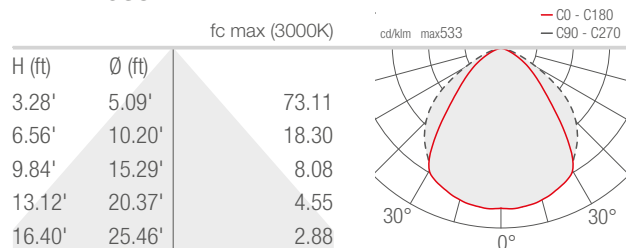

D - Diffuse

Job Name/Date:

Fixture Type Designation: