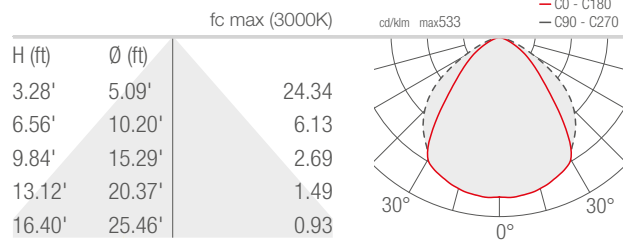

TECHNICAL DATA

Wattage / Input	7W (24VDC)
Power Supply	Remote, not included. See page 2.
Construction	Body: Aluminum Lens: Glass
CCT	2700K, 3000K, 4000K
CRI	>80
Delivered Lumens	493 lm (3000K)
Efficacy	70.4 lm/W (3000K)
Optics	Diffuse
Finishes	4 Standard, Custom RAL (see below)
Fixture Dimensions	4.84" l x 3.15" w x 1.14" h
Fixture Weight	0.88 lbs
LED Source	18 Mid-Power LEDs
Lumen Maintenance	L80, B10>50,000hrs (Ta 25°C)
Color Consistency	3-Step MacAdam
Operating Temp.	-4°F to +113°F
IP Rating	IP65
Impact Rating	IK08

Fixture Dimensions

ORDERING INFORMATION

Example: EP1010FDFT-O. Accessories / Power Supplies ordered separately.

EP1010		D		-	O
Model No.	CCT	Optics	Finish	In / Out	
EP1010	F - 2700K 5 - 3000K 9 - 4000K	D - Diffuse	ET - White FT - Gray HT - Anthracite TT - Cor-ten CR - Custom RAL (Consult factory for "CR")	O - Outside Version	

PHOTOMETRIC DATA

Note all Photometry is 3000K

D - Diffuse

Job Name/Date:

Fixture Type Designation: