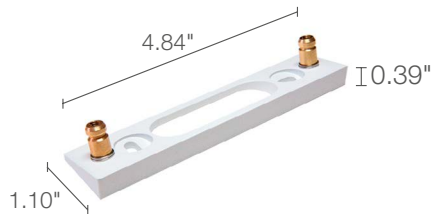

SUGGESTED POWER SUPPLIES

24VDC

Part Number	Description	Input/Output	# of Fixtures
PPLT00275	Non-Dim	120-277VAC to 24VDC, 12W, Class 2	1-1
PPLT00632	0-10V Dimming (Dim to Off)	120-277VAC to 24VDC, 12W, Class 2	1-1
PPLT00056	Non-Dim	120-277VAC to 24VDC, 26W, Class 2	1-2
PPLT00599	ELV / TRIAC & 0-10V Dimming (100 to 0%)	120-277VAC to 24VDC, 96W, Class 2	1-10
PPLT00543	0-10V Dimming to 15% (-40°C / -40°F cold weather start)	120-277VAC to 24VDC, 100W Class 2	2-11

For other power supply options consult factory.

ACCESSORIES

Installation

WD0651__

Spacer for 15° tilt

For Spacer include one of the below finishes:

- **E** - White
- **F** - Gray
- **H** - Anthracite
- **T** - Corten
- **CR** - Custom RAL (*consult factory*)

PHOTOMETRIC DATA

Note all Photometry is 3000K