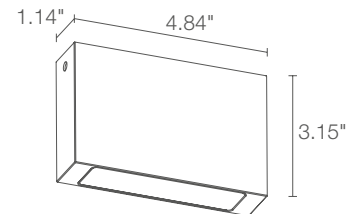

Ello OUT is a surface ceiling-mounted fixture with a minimalist design for outdoor applications. It comes in 3 different lengths with diffuse optics, 3 color temperatures and 4 finish options. The fixture can be mounted directly on the ceiling or tilted 15° using a spacer.

TECHNICAL DATA

Wattage / Input	7W (24VDC)
Power Supply	Remote, not included. See page 2.
Construction	Body: Aluminum Lens: Glass
CCT	2700K, 3000K, 4000K
CRI	>80
Delivered Lumens	493 lm (3000K)
Efficacy	70.4 lm/W (3000K)
Optics	Diffuse
Finishes	4 Standard, Custom RAL (see below)
Fixture Dimensions	4.84" l x 3.15" w x 1.14" h
Fixture Weight	0.88 lbs
LED Source	18 Mid-Power LEDs
Lumen Maintenance	L80, B10>50,000hrs (Ta 25°C)
Color Consistency	3-Step MacAdam
Operating Temp.	-4°F to +113°F
IP Rating	IP65
Impact Rating	IK08

Fixture Dimensions

ORDERING INFORMATION

Example: EP1010FDFT-O. Accessories / Power Supplies ordered separately.

EP1010		D		-	O
Model No.	CCT	Optics	Finish	In / Out	
EP1010	F - 2700K 5 - 3000K 9 - 4000K	D - Diffuse	ET - White FT - Gray HT - Anthracite TT - Cor-ten CR - Custom RAL (Consult factory for "CR")	O - Outside Version	