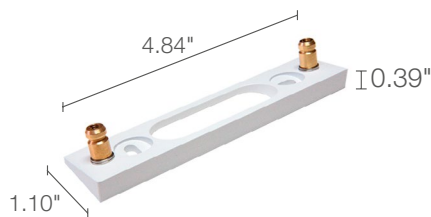

SUGGESTED POWER SUPPLIES

24VDC

Part Number	Description	Input/Output	# of Fixtures
PPLT00275	Non-Dim	120-277VAC to 24VDC, 12W, Class 2	1-1
PPLT00632	0-10V Dimming (Dim to Off)	120-277VAC to 24VDC, 12W, Class 2	1-1
PPLT00056	Non-Dim	120-277VAC to 24VDC, 26W, Class 2	1-2
PPLT00709	ELV / TRIAC & 0-10V Dimming	120-277VAC to 24VDC, 96W, Class 2, DAMP	1-10
PPLT00543	0-10V Dimming to 15% (-40°C / -40°F cold weather start)	120-277VAC to 24VDC, 100W Class 2	2-11

For other power supply options consult factory.

ACCESSORIES

Installation

WD0651__

Spacer for 15° tilt

For Spacer include one of the below finishes:

- **E** - White
- **F** - Gray
- **H** - Anthracite
- **T** - Corten
- **CR** - Custom RAL (consult factory)

PHOTOMETRIC DATA

Note all Photometry is 3000K