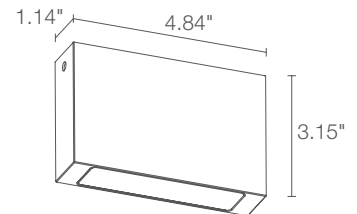

# ELLO OUT 1.0

Ello OUT is a surface ceiling-mounted fixture with a minimalist design for outdoor applications. It comes in 3 different lengths with diffuse optics, 3 color temperatures and 4 finish options. The fixture can be mounted directly on the ceiling or tilted 15° using a spacer.

## TECHNICAL DATA

<b>Wattage / Input</b>	7W (24VDC)
<b>Power Supply</b>	Remote, not included. See page 2.
<b>Construction</b>	Body: Aluminum Lens: Glass
<b>CCT</b>	2700K, 3000K, 4000K
<b>CRI</b>	>80
<b>BUG Rating</b>	B0-U1-G0 (3000K)
<b>Delivered Lumens</b>	493 lm (3000K)
<b>Efficacy</b>	70.4 lm/W (3000K)
<b>Optics</b>	Diffuse
<b>Finishes</b>	4 Standard, Custom RAL (see below)
<b>Fixture Dimensions</b>	4.84" l x 3.15" w x 1.14" h
<b>Fixture Weight</b>	0.88 lbs
<b>LED Source</b>	18 Mid-Power LEDs
<b>Lumen Maintenance</b>	L80, B10>50,000hrs (Ta 25°C)
<b>Color Consistency</b>	3-Step MacAdam
<b>Operating Temp.</b>	-4°F to +113°F
<b>IP Rating</b>	IP65
<b>Impact Rating</b>	IK08

Fixture Dimensions