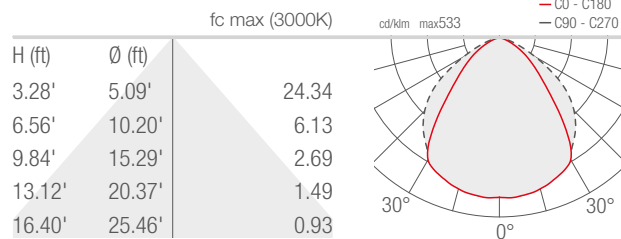

D - Diffuse

Job Name/Date:

Fixture Type Designation: