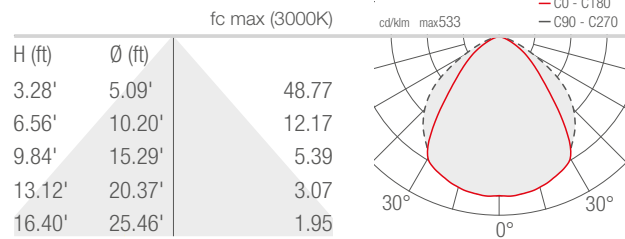

TECHNICAL DATA

Wattage / Input	13W (24VDC)
Power Supply	Remote, not included. See page 2.
Construction	Body: Aluminum Lens: Glass
CCT	2700K, 3000K, 4000K
CRI	>80
BUG Rating	B1-U1-G0 (3000K)
Delivered Lumens	985 lm (3000K)
Efficacy	75.8 lm/W (3000K)
Optics	Diffuse
Finishes	6 Standard, Custom RAL (see below)
Fixture Dimensions	8.19" l x 3.15" w x 1.14" h
Fixture Weight	1.76 lbs
LED Source	36 Mid-Power LEDs
Lumen Maintenance	L80 >50,000hrs (Ta 25°C)
Color Consistency	3-Step MacAdam
Operating Temp.	-4°F to +113°F
IP Rating	IP65
Impact Rating	IK08

Fixture Dimensions

ORDERING INFORMATION

Example: EP2010FDFT-O. Accessories / Power Supplies ordered separately.

EP2010		D		-	O
Model No.	CCT	Optics	Finish	In / Out	
EP2010	F - 2700K 5 - 3000K 9 - 4000K	D - Diffuse	ET - White FT - Gray HT - Anthracite TT - Cor-ten CR - Custom RAL (consult factory for "CR")	O - Outside Version	

PHOTOMETRIC DATA

Note all Photometry is 3000K

D - Diffuse

Job Name/Date:

Fixture Type Designation: