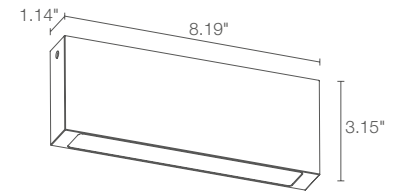

ELLO OUT 2.0

Ello OUT is a surface ceiling-mounted fixture with a minimalist design for outdoor applications. It comes in 3 different lengths with diffuse optics, 3 color temperatures and 4 finish options. The fixture can be mounted directly on the ceiling or tilted 15° using a spacer.

TECHNICAL DATA

Wattage / Input	13W (24VDC)
Power Supply	Remote, not included. See page 2.
Construction	Body: Aluminum Lens: Glass
CCT	2700K, 3000K, 4000K
CRI	>80
BUG Rating	B1-U1-G0 (3000K)
Delivered Lumens	985 lm (3000K)
Efficacy	75.8 lm/W (3000K)
Optics	Diffuse
Finishes	6 Standard, Custom RAL (see below)
Fixture Dimensions	8.19" l x 3.15" w x 1.14" h
Fixture Weight	1.76 lbs
LED Source	36 Mid-Power LEDs
Lumen Maintenance	L80 >50,000hrs (Ta 25°C)
Color Consistency	3-Step MacAdam
Operating Temp.	-4°F to +113°F
IP Rating	IP65
Impact Rating	IK08

Fixture Dimensions

ORDERING INFORMATION

Example: EP2010FDFT-O. Accessories / Power Supplies ordered separately.

EP2010		D		-	O
Model No.	CCT	Optics	Finish	In / Out	
EP2010	F - 2700K 5 - 3000K 9 - 4000K	D - Diffuse	ET - White FT - Gray HT - Anthracite TT - Cor-ten CR - Custom RAL (consult factory for "CR")	O - Outside Version	