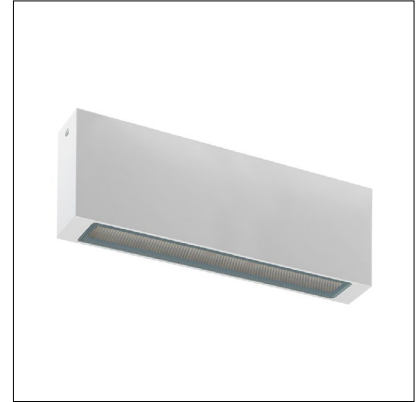

ELLO OUT 2.0

Ello OUT is a surface ceiling-mounted fixture with a minimalist design for outdoor applications. It comes in 3 different lengths with diffuse optics, 3 color temperatures and 4 finish options. The fixture can be mounted directly on the ceiling or tilted 15° using a spacer.

TECHNICAL DATA

Wattage / Input	13W (24VDC)
Power Supply	Remote, not included. See page 2.
Construction	Body: Aluminum Lens: Glass
CCT	2700K, 3000K, 4000K
CRI	>80
BUG Rating	B1-U1-G0 (3000K)
Delivered Lumens	985 lm (3000K)
Efficacy	75.8 lm/W (3000K)
Optics	Diffuse
Finishes	6 Standard, Custom RAL (see below)
Fixture Dimensions	8.19" l x 3.15" w x 1.14" h
Fixture Weight	1.76 lbs
LED Source	36 Mid-Power LEDs
Lumen Maintenance	L80 >50,000hrs (Ta 25°C)
Color Consistency	3-Step MacAdam
Operating Temp.	-4°F to +113°F
IP Rating	IP65
Impact Rating	IK08

Fixture Dimensions

ORDERING INFORMATION

Example: EP2010FDFT-O. Accessories / Power Supplies ordered separately.

EP2010		D		-	O
Model No.	CCT	Optics	Finish	In / Out	
EP2010	F - 2700K 5 - 3000K 9 - 4000K	D - Diffuse	ET - White FT - Gray HT - Anthracite TT - Cor-ten CR - Custom RAL (consult factory for "CR")	O - Outside Version	