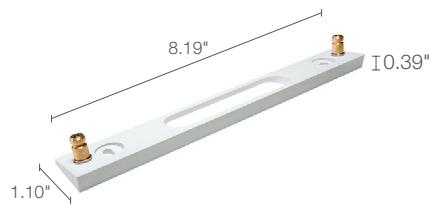

SUGGESTED POWER SUPPLIES

24VDC

Part Number	Description	Input/Output	# of Fixtures
PPLT00709	ELV / TRIAC & 0-10V Dimming	120-277VAC to 24VDC, 96W, Class 2, DAMP	1-5
PPLT00543	0-10V Dimming to 15% (-40°C / -40°F cold weather start)	120-277VAC to 24VDC, 100W Class 2	1-6

For other power supply options consult factory.

ACCESSORIES

Installation

WD0652__

Spacer for 15° tilt

For Spacer include one of the below finishes:

- E - White
- F - Gray
- H - Anthracite
- T - Corten
- CR - Custom RAL (*consult factory*)

PHOTOMETRIC DATA

Note all Photometry is 3000K