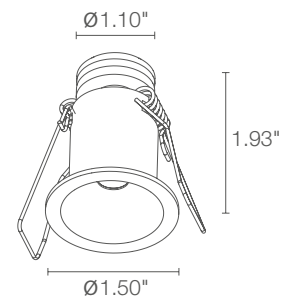

The Esem 2.6 recessed 2W LED downlight, perfect for general and effect lighting. Featuring a discreet, elegant design, perfect for applications in the residential, commercial or hospitality spheres.

Ceiling Cut-Out: Ø1.18"  
Fixture Dimensions

## TECHNICAL DATA

<b>Wattage / Input</b>	2W (24VDC)
<b>Power Supply</b>	Remote, not included. See page 2.
<b>Construction</b>	Body/Trim: Anodized aluminum EN AW 6082 Cable Length: 4.92'
<b>CCT</b>	2700K, 3000K, 4000K, 5000K
<b>CRI</b>	>80
<b>Delivered Lumens</b>	122 lm (3000K, 36°)
<b>Efficacy</b>	61 lm/W
<b>Optics</b>	16°, 36°, 80°
<b>Finishes</b>	White, Custom RAL (see below) (4 Stage Marine Grade Finish)
<b>Cut-Out Dimensions</b>	Ø1.18"
<b>Fixture Dimensions</b>	Ø1.50" x 1.93" h
<b>Fixture Weight</b>	0.20 lbs
<b>LED Source</b>	1 Power LED
<b>Lumen Maintenance</b>	L80 >50,000hrs (Ta 25°C)
<b>Color Consistency</b>	1/4 ANSI BIN
<b>Operating Temp.</b>	32°F to 113°F
<b>IP Rating</b>	IP40, IP44 Installed
<b>Impact Rating</b>	—