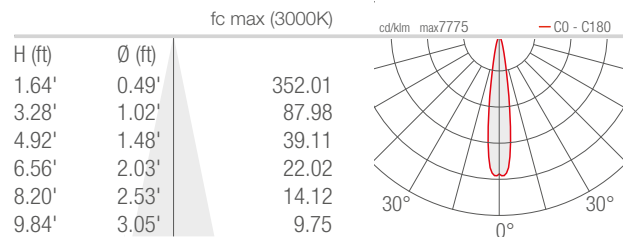

## TECHNICAL DATA

<b>Wattage / Input</b>	2W (24VDC)
<b>Power Supply</b>	Remote, not included. See page 2.
<b>Construction</b>	Body/Trim: Anodized aluminum EN AW 6082 Cable Length: 4.92'
<b>CCT</b>	2700K, 3000K, 4000K, 5000K
<b>CRI</b>	>80
<b>Delivered Lumens</b>	122 lm (3000K, 36°)
<b>Efficacy</b>	61 lm/W
<b>Optics</b>	16°, 36°, 80°
<b>Finishes</b>	White, Custom RAL (see below) (4 Stage Marine Grade Finish)
<b>Cut-Out Dimensions</b>	Ø1.18"
<b>Fixture Dimensions</b>	Ø1.50" x 1.93" h
<b>Fixture Weight</b>	0.20 lbs
<b>LED Source</b>	1 Power LED
<b>Lumen Maintenance</b>	L80 >50,000hrs (Ta 25°C)
<b>Color Consistency</b>	1/4 ANSI BIN
<b>Operating Temp.</b>	32°F to 113°F
<b>IP Rating</b>	IP40, IP44 Installed
<b>Impact Rating</b>	—

## PHOTOMETRIC DATA

Note all Photometry is 3000K

**S** - 16°

**M** - 36°

**L** - 80°

Job Name/Date:

Fixture Type Designation: