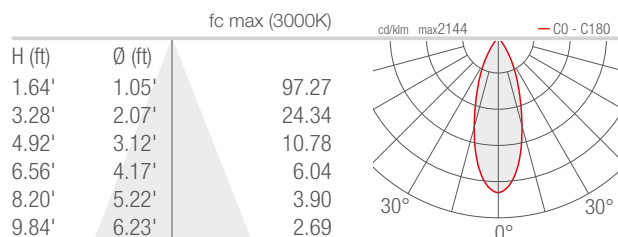

## TECHNICAL DATA

<b>Wattage / Input</b>	2W (24VDC)
<b>Power Supply</b>	Remote, not included. See page 2.
<b>Construction</b>	Body/Trim: Anodized aluminum EN AW 6082 Cable Length: 4.92'
<b>CCT</b>	2700K, 3000K, 4000K, 5000K
<b>CRI</b>	>80
<b>Delivered Lumens</b>	122 lm (3000K, 36°)
<b>Efficacy</b>	61 lm/W
<b>Optics</b>	16°, 36°, 80°
<b>Finishes</b>	White, Custom RAL (see below) (4 Stage Marine Grade Finish)
<b>Cut-Out Dimensions</b>	Ø1.18"
<b>Fixture Dimensions</b>	Ø1.50" x 1.93" h
<b>Fixture Weight</b>	0.20 lbs
<b>LED Source</b>	1 Power LED
<b>Lumen Maintenance</b>	L80 >50,000hrs (Ta 25°C)
<b>Color Consistency</b>	1/4 ANSI BIN
<b>Operating Temp.</b>	32°F to 113°F
<b>IP Rating</b>	IP40, IP44 Installed
<b>Impact Rating</b>	—

## PHOTOMETRIC DATA

Note all Photometry is 3000K

**S** - 16°

**M** - 36°

**L** - 80°

Job Name/Date:

Fixture Type Designation: