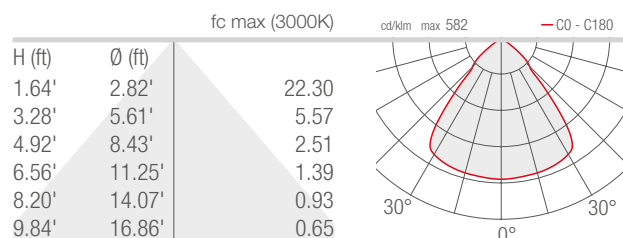

## TECHNICAL DATA

<b>Wattage / Input</b>	2W (24VDC)
<b>Power Supply</b>	Remote, not included. See page 2.
<b>Construction</b>	Body/Trim: Anodized aluminum EN AW 6082 Cable Length: 4.92'
<b>CCT</b>	2700K, 3000K, 4000K, 5000K
<b>CRI</b>	>80
<b>Delivered Lumens</b>	122 lm (3000K, 36°)
<b>Efficacy</b>	61 lm/W
<b>Optics</b>	16°, 36°, 80°
<b>Finishes</b>	White, Custom RAL (see below) (4 Stage Marine Grade Finish)
<b>Cut-Out Dimensions</b>	Ø1.18"
<b>Fixture Dimensions</b>	Ø1.50" x 1.93" h
<b>Fixture Weight</b>	0.20 lbs
<b>LED Source</b>	1 Power LED
<b>Lumen Maintenance</b>	L80 >50,000hrs (Ta 25°C)
<b>Color Consistency</b>	1/4 ANSI BIN
<b>Operating Temp.</b>	32°F to 113°F
<b>IP Rating</b>	IP40, IP44 Installed
<b>Impact Rating</b>	—

## PHOTOMETRIC DATA

Note all Photometry is 3000K

**S** - 16°

**M** - 36°

**L** - 80°

Job Name/Date:

Fixture Type Designation: