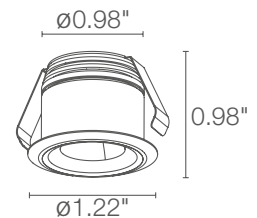

## TECHNICAL DATA

<b>Wattage / Input</b>	2W (24VDC)
<b>Power Supply</b>	Remote, not included. See page 2.
<b>Construction</b>	Body/Trim: Anodized aluminum EN AW 6082 Cable Length: 1.64'
<b>CCT</b>	2700K, 3000K, 4000K, 5000K
<b>CRI</b>	CRI>80
<b>Delivered Lumens</b>	125 lm (3000K, 27°)
<b>Efficacy</b>	62.5 lm/W
<b>Optics</b>	14°, 27°
<b>Finishes</b>	3 Standard, Custom RAL (see below) (4 Stage Marine Grade Finish)
<b>Cut-Out Dimensions</b>	Ø1.06"
<b>Fixture Dimensions</b>	Ø1.22" x 0.98" h
<b>Fixture Weight</b>	0.10 lbs
<b>LED Source</b>	1 Power LED
<b>Lumen Maintenance</b>	L90,B10 >50,000hrs (Ta 25°C)
<b>Color Consistency</b>	1/4 ANSI BIN
<b>Operating Temp.</b>	32°F to 113°F
<b>IP Rating</b>	IP20
<b>Impact Rating</b>	—

Ceiling Cut-Out: Ø1.06"  
Fixture Dimensions