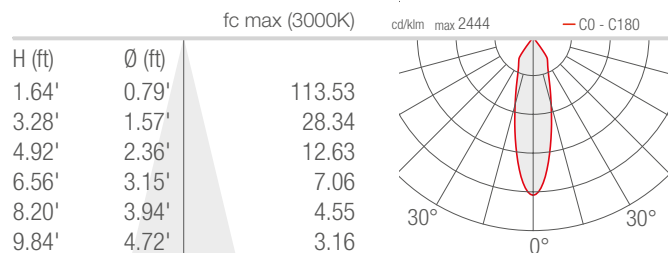

## TECHNICAL DATA

<b>Wattage / Input</b>	2W (24VDC)
<b>Power Supply</b>	Remote, not included. See page 2.
<b>Construction</b>	Body/Trim: Anodized aluminum EN AW 6082 Cable Length: 1.64'
<b>CCT</b>	2700K, 3000K, 4000K, 5000K
<b>CRI</b>	CRI>80
<b>Delivered Lumens</b>	125 lm (3000K, 27°)
<b>Efficacy</b>	62.5 lm/W
<b>Optics</b>	14°, 27°
<b>Finishes</b>	3 Standard, Custom RAL (see below) (4 Stage Marine Grade Finish)
<b>Cut-Out Dimensions</b>	Ø1.06"
<b>Fixture Dimensions</b>	Ø1.22" x 0.98" h
<b>Fixture Weight</b>	0.10 lbs
<b>LED Source</b>	1 Power LED
<b>Lumen Maintenance</b>	L90,B10 >50,000hrs (Ta 25°C)
<b>Color Consistency</b>	1/4 ANSI BIN
<b>Operating Temp.</b>	32°F to 113°F
<b>IP Rating</b>	IP20
<b>Impact Rating</b>	—

## PHOTOMETRIC DATA

Note all Photometry is 3000K

**S** - 14°

**M** - 27°

Job Name/Date:

Fixture Type Designation: