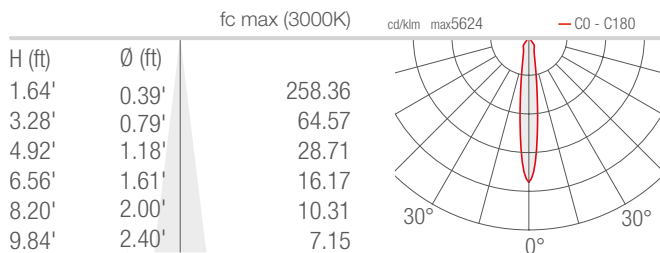

PHOTOMETRIC DATA

Note all Photometry is 3000K

S - 14°