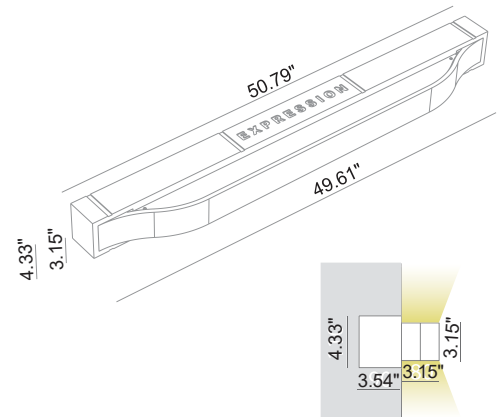

# EXPRESSION DUO IP20

Expression Duo IP20 is a linear wall mounted fixture that has both an up and down light. Expression can be used in combination with Impression to create custom combinations of indirect lighting. The Expression is available in a 'Mono' version, used as an up OR down light also.

Ceiling Cut-Out: 50.98" x 4.53"  
Fixture Dimensions

## TECHNICAL DATA

<b>Wattage / Input</b>	23.1W (350mA or 120VAC)
<b>Power Supply</b>	Remote or Integral 0-10V
<b>Construction</b>	Body: CALCYT® plaster
<b>CCT</b>	2700K, 3000K
<b>CRI</b>	>80
<b>Delivered Lumens</b>	—
<b>Efficacy</b>	—
<b>Optics</b>	Fixed
<b>Finishes</b>	Paintable Plaster
<b>Fixture Dimensions</b>	50.79" l x 4.33" w
<b>Cut-out Dimension</b>	50.98" x 4.53"
<b>Color Consistency</b>	4-Step MacAdam
<b>IP Rating</b>	IP20

### 718 01 000

Required Outer Casing

Cut Out: 4.53" x 50.98"

Housing: perforated aluminum

Job Name/Date:

Fixture Type Designation: