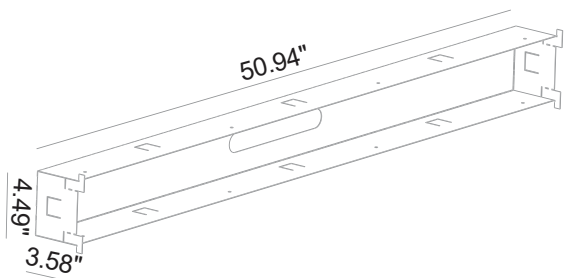

Ceiling Cut-Out: 50.98" x 4.53"  
Fixture Dimensions

## TECHNICAL DATA

<b>Wattage / Input</b>	23.1W (350mA or 120VAC)
<b>Power Supply</b>	Remote or Integral 0-10V
<b>Construction</b>	Body: CALCYT® plaster
<b>CCT</b>	2700K, 3000K
<b>CRI</b>	>80
<b>Delivered Lumens</b>	—
<b>Efficacy</b>	—
<b>Optics</b>	Fixed
<b>Finishes</b>	Paintable Plaster
<b>Fixture Dimensions</b>	50.79" l x 4.33" w
<b>Cut-out Dimension</b>	50.98" x 4.53"
<b>Color Consistency</b>	4-Step MacAdam
<b>IP Rating</b>	IP20

### 718 01 000

Required Outer Casing

Cut Out: 4.53" x 50.98"

Housing: perforated aluminum

Job Name/Date:

Fixture Type Designation: