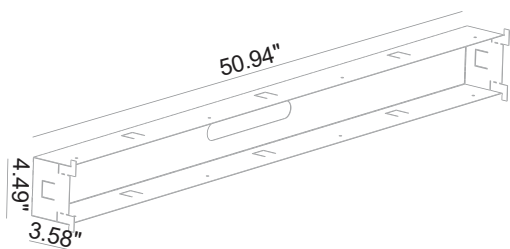

Ceiling Cut-Out: 4.53" x 50.98"
Fixture Dimensions

TECHNICAL DATA

Wattage / Input	23.1W (350mA or 120VAC)
Power Supply	Remote or Integral 0-10V
Construction	Body: CALCYT® plaster
CCT	2700K, 3000K
CRI	>80
Delivered Lumens	—
Efficacy	—
Optics	Fixed
Finishes	Paintable Plaster
Fixture Dimensions	50.79" l x 4.33" w
Cut-out Dimension	50.98" x 4.53"
Color Consistency	4-Step MacAdam
IP Rating	IP20

Job Name/Date:

Fixture Type Designation:

SUGGESTED POWER SUPPLIES

350mA

Part Number	Description	Input/Output	# of Fixtures
PPLT00480	0-10V Dimming to 1.0%	120-277VAC to 350mA, 30W, Class 2	1-1

For other power supply options consult factory.

REQUIRED ACCESSORIES - Installation

718 01 000

Required Outer Casing
Cut Out: 4.53" x 50.98"
Housing: perforated aluminum

Job Name/Date:

Fixture Type Designation: