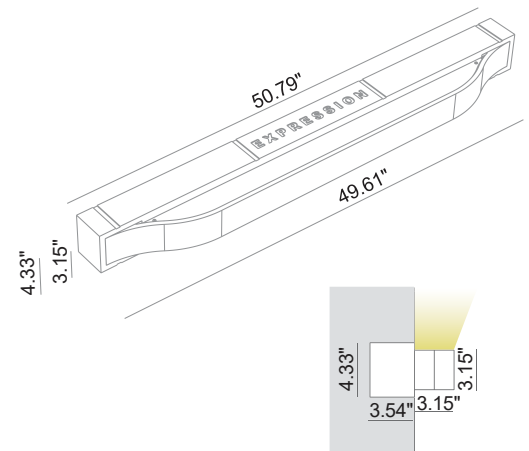

EXPRESSION MONO IP20

Expression Mono IP20 is a linear wall mounted fixture that used as an up OR down light. Expression can be used in combination with Impression to create custom combinations of indirect lighting. The Expression is available in a 'Duo' version, used as an up and down light also.

Ceiling Cut-Out: 4.53" x 50.98"
Fixture Dimensions

TECHNICAL DATA

Wattage / Input	23.1W (350mA or 120VAC)
Power Supply	Remote or Integral 0-10V
Construction	Body: CALCYT® plaster
CCT	2700K, 3000K
CRI	>80
Delivered Lumens	—
Efficacy	—
Optics	Fixed
Finishes	Paintable Plaster
Fixture Dimensions	50.79" l x 4.33" w
Cut-out Dimension	50.98" x 4.53"
Color Consistency	4-Step MacAdam
IP Rating	IP20

REQUIRED ACCESSORIES - Installation

718 01 000

Required Outer Casing
Cut Out: 4.53" x 50.98"
Housing: perforated aluminum

Job Name/Date:

Fixture Type Designation: