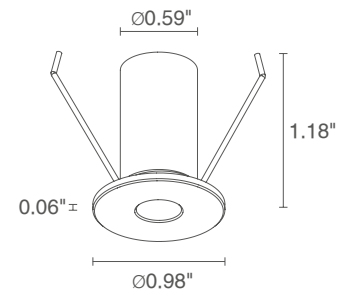

## TECHNICAL DATA

<b>Wattage / Input</b>	1W (24VDC)
<b>Power Supply</b>	Remote, not included. See page 2.
<b>Construction</b>	Body: Anodized Aluminum Alloy EN AW 6026 Trim: Brass Cable Length: 4.9' standard
<b>CCT</b>	2700K, 3000K, 4000K, 5000K, Blue
<b>CRI</b>	CRI >80
<b>Delivered Lumens</b>	54 lm (3000K, 40°)
<b>Efficacy</b>	54 lm/W
<b>Optics</b>	40°, Diffuse
<b>Finishes</b>	5 Standard, Custom RAL (see below)
<b>Cut-Out Dimensions</b>	Ø0.71"
<b>Fixture Dimensions</b>	Ø0.98" x 1.18" h
<b>Fixture Weight</b>	0.18 lbs
<b>LED Source</b>	1 Power LED
<b>Lumen Maintenance</b>	L90, B10>50,000hrs (Ta 25°C)
<b>Color Consistency</b>	1/4 ANSI BIN
<b>Operating Temp.</b>	32°F to +113°F
<b>IP Rating</b>	IP40

Ceiling Cut-Out: Ø 0.71"  
Fixture Dimensions