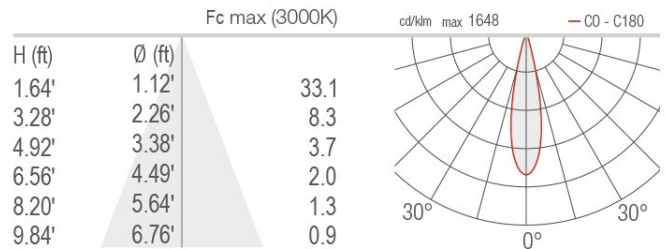

F - 40°

Job Name/Date:

Fixture Type Designation: