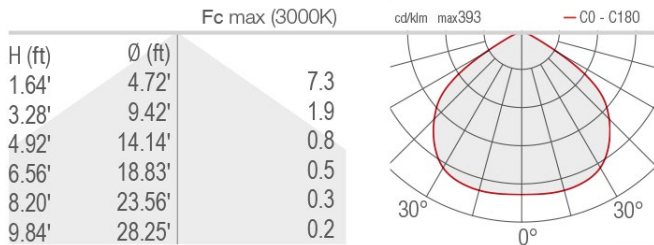

SUGGESTED POWER SUPPLIES

24VDC

Part Number	Description	Input/Output	# of Fixtures
PPLT00128	Non-Dim	120VAC to 24VDC, 6W, Class 2	1-4
PPLT00275	Non-Dim	120-277VAC to 24VDC, 12W, Class 2	1-9
PPLT00632	0-10V Dimming (Dim to Off)	120-277VAC to 24VDC, 12W, Class 2	1-9
PPLT00056	Non-Dim	120-277VAC to 24VDC, 26W, Class 2	1-20
PPLT00709	ELV / TRIAC & 0-10V Dimming	120-277VAC to 24VDC, 96W, Class 2, DAMP	1-76
PPLT00543	0-10V Dimming to 15% (-40°C / -40°F cold weather start)	120-277VAC to 24VDC, 100W, Class 2	10-80

For other power supply options consult factory.

PHOTOMETRIC DATA

Note all Photometry is 3000K

D - Diffuse