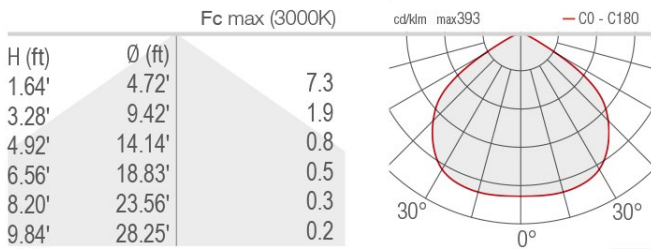

SUGGESTED POWER SUPPLIES

24VDC

Part Number	Description	Input/Output	# of Fixtures
PPLT00128	Non-Dim	120VAC to 24VDC, 6W, Class 2	1-4
PPLT00275	Non-Dim	120-277VAC to 24VDC, 12W, Class 2	1-9
PPLT00632	0-10V Dimming (Dim to Off)	120-277VAC to 24VDC, 12W, Class 2	1-9
PPLT00056	Non-Dim	120-277AC to 24VDC, 26W, Class 2	1-20
PPLT00543	0-10V Dimming to 15% (-40°C / -40°F cold weather start)	120-277VAC to 24VDC, 100W, Class 2	10-80

For other power supply options consult factory.

PHOTOMETRIC DATA

Note all Photometry is 3000K

D - Diffuse