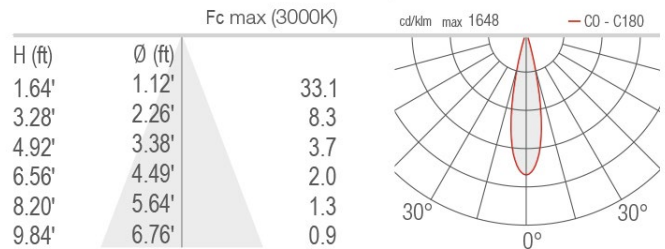

EYES 1.8

The Eyes 1.8 is a miniscule indoor recessed downlight available in blue or white light with 5 standard finishes and 2 optical options.

TECHNICAL DATA

Wattage / Input	1W (24VDC)
Power Supply	Remote, not included. See page 2.
Construction	Body: Anodized Aluminum Alloy EN AW 6026 Trim: Brass Cable Length: 4.9' standard
CCT	2700K, 3000K, 4000K, 5000K, Blue
CRI	CRI >80
Delivered Lumens	54 lm (3000K, 40°)
Efficacy	54 lm/W
Optics	40°, Diffuse
Finishes	5 Standard, Custom RAL (see below)
Cut-Out Dimensions	Ø0.71"
Fixture Dimensions	0.98" w x 0.98" l x 1.18" h
Fixture Weight	0.18 lbs
LED Source	1 Power LED
Lumen Maintenance	L90, B10>50,000hrs (Ta 25°C)
Color Consistency	1/4 ANSI BIN
Operating Temp.	32°F to +113°F
IP Rating	IP40

Ceiling Cut-Out: Ø 0.71"
Fixture Dimensions

ORDERING INFORMATION

Example: EY18115FD. Power Supplies ordered separately.

EY1811			
Model No.	CCT	Optics	Finish
EY1811	F - 2700K 5 - 3000K 9 - 4000K 0 - 5000K 1 - Blue	F - 40° D - Diffuse	B - White C - Chrome D - Gold S - Satin N - Black CR - Custom RAL (Consult factory for "CR")

For other power supply options consult factory.

PHOTOMETRIC DATA

Note all Photometry is 3000K

D - Diffuse

F - 40°

Job Name/Date:

Fixture Type Designation: