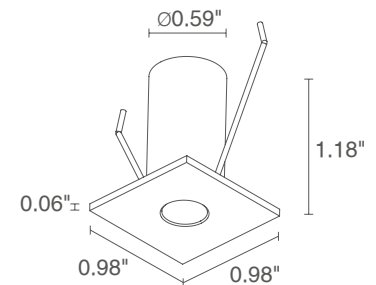

EYES 1.8

The Eyes 1.8 is a miniscule indoor recessed downlight available in blue or white light with 5 standard finishes and 2 optical options.

TECHNICAL DATA

Wattage / Input	1W (24VDC)
Power Supply	Remote, not included. See page 2.
Construction	Body: Anodized Aluminum Alloy EN AW 6026 Trim: Brass Cable Length: 4.9' standard
CCT	2700K, 3000K, 4000K, 5000K, Blue
CRI	CRI >80
Delivered Lumens	54 lm (3000K, 40°)
Efficacy	54 lm/W
Optics	40°, Diffuse
Finishes	5 Standard, Custom RAL (see below)
Cut-Out Dimensions	Ø0.71"
Fixture Dimensions	0.98" w x 0.98" l x 1.18" h
Fixture Weight	0.18 lbs
LED Source	1 Power LED
Lumen Maintenance	L90, B10>50,000hrs (Ta 25°C)
Color Consistency	1/4 ANSI BIN
Operating Temp.	32°F to +113°F
IP Rating	IP40

Ceiling Cut-Out: Ø 0.71"
Fixture Dimensions

ORDERING INFORMATION

Example: EY18115FD. Power Supplies ordered separately.

EY1811			
Model No.	CCT	Optics	Finish
EY1811	F - 2700K 5 - 3000K 9 - 4000K 0 - 5000K 1 - Blue	F - 40° D - Diffuse	B - White C - Chrome D - Gold S - Satin N - Black CR - Custom RAL (Consult factory for "CR")

For other power supply options consult factory.

PHOTOMETRIC DATA

Note all Photometry is 3000K

D - Diffuse

F - 40°

Job Name/Date:

Fixture Type Designation: