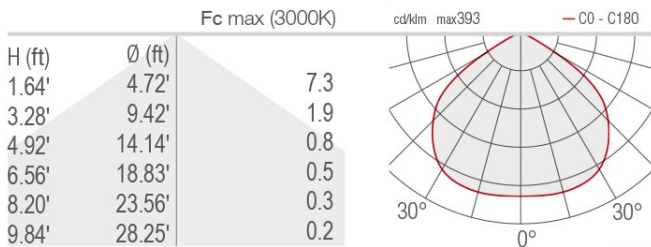

EYES 1.8

The Eyes 1.8 is a miniscule indoor recessed downlight available in blue or white light with 5 standard finishes and 2 optical options.

TECHNICAL DATA

Wattage / Input	1W (24VDC)
Power Supply	Remote, not included. See page 2.
Construction	Body: Anodized Aluminum Alloy EN AW 6026 Trim: Brass Cable Length: 4.9' standard
CCT	2700K, 3000K, 4000K, 5000K, Blue
CRI	CRI >80
Delivered Lumens	54 lm (3000K, 40°)
Efficacy	54 lm/W
Optics	40°, Diffuse
Finishes	5 Standard, Custom RAL (see below)
Cut-Out Dimensions	Ø0.71"
Fixture Dimensions	0.98" w x 0.98" l x 1.18" h
Fixture Weight	0.18 lbs
LED Source	1 Power LED
Lumen Maintenance	L90, B10>50,000hrs (Ta 25°C)
Color Consistency	1/4 ANSI BIN
Operating Temp.	32°F to +113°F
IP Rating	IP40

Ceiling Cut-Out: Ø 0.71"
Fixture Dimensions

ORDERING INFORMATION

Example: EY18115FD. Power Supplies ordered separately.

EY1811			
Model No.	CCT	Optics	Finish
EY1811	F - 2700K 5 - 3000K 9 - 4000K 0 - 5000K 1 - Blue	F - 40° D - Diffuse	B - White C - Chrome D - Gold S - Satin N - Black CR - Custom RAL (Consult factory for "CR")

For other power supply options consult factory.

PHOTOMETRIC DATA

Note all Photometry is 3000K

D - Diffuse

F - 40°

Job Name/Date:

Fixture Type Designation: