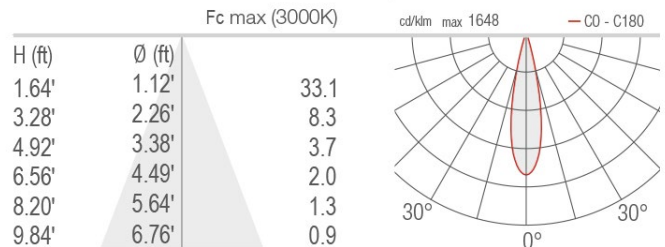

EYES 1.8

The Eyes 1.8 is a miniscule indoor recessed downlight available in blue or white light with 5 standard finishes and 2 optical options.

TECHNICAL DATA

Wattage / Input	1W (24VDC)
Power Supply	Remote, not included. See page 2.
Construction	Body: Anodized Aluminum Alloy EN AW 6026 Trim: Brass Cable Length: 4.9' standard
CCT	2700K, 3000K, 4000K, 5000K, Blue
CRI	CRI >80
Delivered Lumens	54 lm (3000K, 40°)
Efficacy	54 lm/W
Optics	40°, Diffuse
Finishes	5 Standard, Custom RAL (see below)
Cut-Out Dimensions	Ø0.71"
Fixture Dimensions	0.98" w x 0.98" l x 1.18" h
Fixture Weight	0.18 lbs
LED Source	1 Power LED
Lumen Maintenance	L90, B10>50,000hrs (Ta 25°C)
Color Consistency	1/4 ANSI BIN
Operating Temp.	32°F to +113°F
IP Rating	IP40

Ceiling Cut-Out: Ø 0.71"
Fixture Dimensions

ORDERING INFORMATION

Example: EY18115FD. Power Supplies ordered separately.

EY1811			
Model No.	CCT	Optics	Finish
EY1811	F - 2700K 5 - 3000K 9 - 4000K 0 - 5000K 1 - Blue	F - 40° D - Diffuse	B - White C - Chrome D - Gold S - Satin N - Black CR - Custom RAL (Consult factory for "CR")

For other power supply options consult factory.

PHOTOMETRIC DATA

Note all Photometry is 3000K

D - Diffuse

F - 40°

Job Name/Date:

Fixture Type Designation: