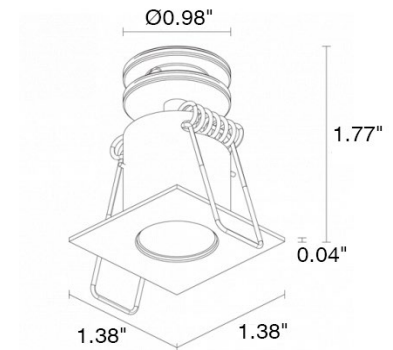

The Eyes 2.U is a small, square, recessed downlight for indoor applications available in 3 color temperatures and 5 optics options.

Ceiling Cut-Out: Ø1.18"
Fixture Dimensions

TECHNICAL DATA

Wattage / Input	3W (24VDC Constant Voltage)
Power Supply	Remote, not included. See page 2.
Construction	Body: Brass Lens: Frosted / Transparent Plexiglass Cable Length: 4.9' standard
CCT	2700K, 3000K, 4000K
CRI	>90
Delivered Lumens	160 lm (3000K, 23°)
Efficacy	64 lm/W
Optics	5 Standard (see below)
Finishes	3 Standard, Custom RAL (see below)
Cut-Out Dimensions	Ø1.18"
Fixture Dimensions	1.38" x 1.38" x 1.77" h
Fixture Weight	0.17 lbs
LED Source	1 Power LED
Lumen Maintenance	L90, B10>60,000hrs (Ta 25°C)
Color Consistency	2-Step MacAdam
Operating Temp.	32°F to +113°F
IP Rating	IP40

Maximum Candela = 456.4

PHOTOMETRIC FILENAME : EYES 2.U W 20°x40° [3000K 3W 24VDC].IES

Maximum Candela = 67.6

PHOTOMETRIC FILENAME : EYES 2.U D [3000K 3W 24VDC].IES

Job Name/Date:

Fixture Type Designation: