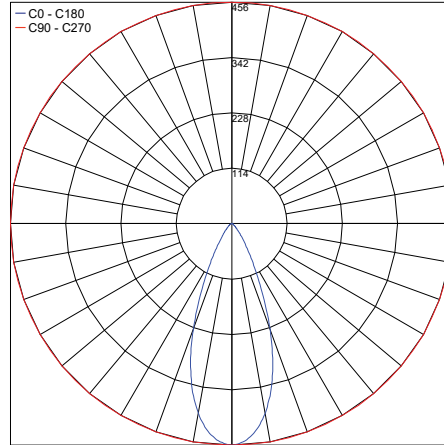

The Eyes 2.U is a small, square, recessed downlight for indoor applications available in 3 color temperatures and 5 optics options.

Ceiling Cut-Out: Ø1.18"
Fixture Dimensions

TECHNICAL DATA

Wattage / Input	3W (24VDC Constant Voltage)
Power Supply	Remote, not included. See page 2.
Construction	Body: Brass Lens: Frosted / Transparent Plexiglass Cable Length: 4.9' standard
CCT	2700K, 3000K, 4000K
CRI	>90
Delivered Lumens	160 lm (3000K, 23°)
Efficacy	64 lm/W
Optics	5 Standard (see below)
Finishes	3 Standard, Custom RAL (see below)
Cut-Out Dimensions	Ø1.18"
Fixture Dimensions	1.38" x 1.38" x 1.77" h
Fixture Weight	0.17 lbs
LED Source	1 Power LED
Lumen Maintenance	L90, B10>60,000hrs (Ta 25°C)
Color Consistency	2-Step MacAdam
Operating Temp.	32°F to +113°F
IP Rating	IP40

Maximum Candela = 1084.7

PHOTOMETRIC FILENAME : EYES 2.U S 17° [3000K 3W 24VDC].IES

Maximum Candela = 712.1

PHOTOMETRIC FILENAME : EYES 2.U M 23° [3000K 3W 24VDC].IES

Maximum Candela = 363.9

PHOTOMETRIC FILENAME : EYES 2.U L 36° [3000K 3W 24VDC].IES

Maximum Candela = 456.4

PHOTOMETRIC FILENAME : EYES 2.U W 20°x40° [3000K 3W 24VDC].IES

Maximum Candela = 67.6

PHOTOMETRIC FILENAME : EYES 2.U D [3000K 3W 24VDC].IES

Job Name/Date:

Fixture Type Designation: