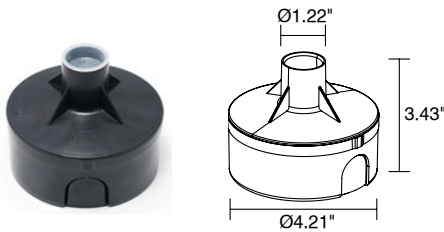

SUGGESTED POWER SUPPLIES

24VDC

Part Number	Description	Input/Output	# of Fixtures
PPLT00128	Non-Dim	120VAC to 24VDC, 6W, Class 2, IP65	1-1
PPLT00632	0-10V Dimming (Dim to Off)	120-277VAC to 24VDC, 12W, Class 2	1-3
PPLT00056	Non-Dim	120-277AC to 24VDC, 26W, Class 2, IP66	1-6
PPLT00586	Non-Dim	120-277VAC to 24VDC, 40W, Class 2	1-10
PPLT00543	0-10V Dimming to 15% (-40°C / -40°F cold weather start)	120-277VAC to 24VDC, 100W, Class 2	4-26

Suggested Lutron Compatible

Part Number	Option	Lutron SKU	Dim Range	Description	Input/Output	# of Fixtures
PPLT00273	L3DAE / L3DA3W	L3DA	100%-1%	Hi-Lume™ 1% EcoSystem™ or 1% 3-Wire LED Driver	120-277VAC to 24VDC, 40W, Class 2	1-10
PPLT00530	L3DAE / L3D0	L3DA/L3D0	100%-1%	Hi-Lume™ 0.1% EcoSystem™ or 3-Wire LED Driver	120-277VAC to 24VDC, 96W, Class 2	1-25

For other power supply options consult factory.

ACCESSORIES - Installation

WC0202

Outer Casing for solid walls.

Job Name/Date:

Fixture Type Designation: