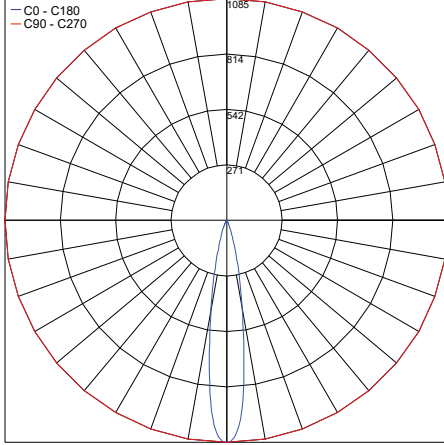

The Eyes 2.U is a small, square, recessed downlight for indoor applications available in 3 color temperatures and 5 optics options.

Ceiling Cut-Out: Ø1.18"
Fixture Dimensions

TECHNICAL DATA

Wattage / Input	3W (24VDC Constant Voltage)
Power Supply	Remote, not included. See page 2.
Construction	Body: Brass Lens: Frosted / Transparent Plexiglass Cable Length: 4.9' standard
CCT	2700K, 3000K, 4000K
CRI	>90
Delivered Lumens	160 lm (3000K, 23°)
Efficacy	64 lm/W
Optics	5 Standard (see below)
Finishes	3 Standard, Custom RAL (see below)
Cut-Out Dimensions	Ø1.18"
Fixture Dimensions	1.38" x 1.38" x 1.77" h
Fixture Weight	0.17 lbs
LED Source	1 Power LED
Lumen Maintenance	L90, B10>60,000hrs (Ta 25°C)
Color Consistency	2-Step MacAdam
Operating Temp.	32°F to +113°F
IP Rating	IP40

For other power supply options consult factory.

ACCESSORIES - Installation

WC0202

Outer Casing for solid walls.

Job Name/Date:

Fixture Type Designation:

PHOTOMETRIC DATA

Note all Photometry is 3000K

Maximum Candela = 1084.7

PHOTOMETRIC FILENAME : EYES 2.U S 17° [3000K 3W 24VDC].IES

Maximum Candela = 712.1

PHOTOMETRIC FILENAME : EYES 2.U M 23° [3000K 3W 24VDC].IES

Maximum Candela = 363.9

PHOTOMETRIC FILENAME : EYES 2.U L 36° [3000K 3W 24VDC].IES

Maximum Candela = 456.4

PHOTOMETRIC FILENAME : EYES 2.U W 20°x40° [3000K 3W 24VDC].IES

Maximum Candela = 67.6

PHOTOMETRIC FILENAME : EYES 2.U D [3000K 3W 24VDC].IES

Job Name/Date:

Fixture Type Designation: