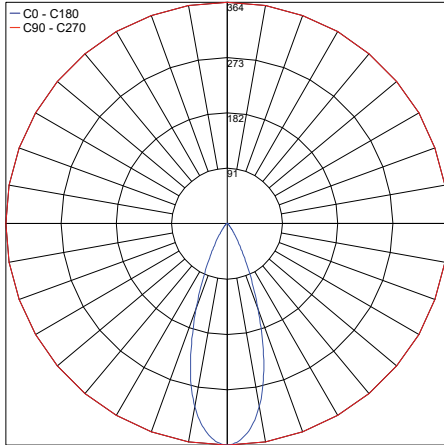

Maximum Candela = 1084.7

PHOTOMETRIC FILENAME : EYES 2.U S 17° [3000K 3W 24VDC].IES

Maximum Candela = 712.1

PHOTOMETRIC FILENAME : EYES 2.U M 23° [3000K 3W 24VDC].IES

Maximum Candela = 363.9

PHOTOMETRIC FILENAME : EYES 2.U L 36° [3000K 3W 24VDC].IES

Maximum Candela = 456.4

PHOTOMETRIC FILENAME : EYES 2.U W 20°x40° [3000K 3W 24VDC].IES

Maximum Candela = 67.6

PHOTOMETRIC FILENAME : EYES 2.U D [3000K 3W 24VDC].IES

Job Name/Date:

Fixture Type Designation: