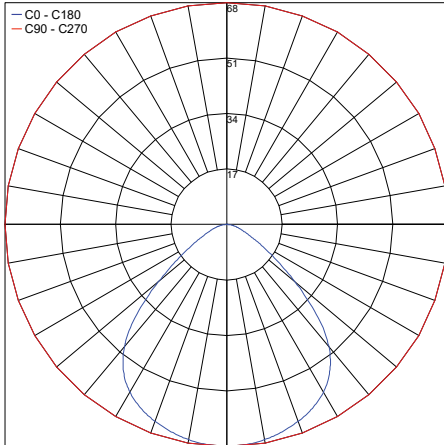

The Eyes 2.U is a small, square, recessed downlight for indoor applications available in 3 color temperatures and 5 optics options.

Ceiling Cut-Out: Ø1.18"
Fixture Dimensions

TECHNICAL DATA

Wattage / Input	3W (24VDC Constant Voltage)
Power Supply	Remote, not included. See page 2.
Construction	Body: Brass Lens: Frosted / Transparent Plexiglass Cable Length: 4.9' standard
CCT	2700K, 3000K, 4000K
CRI	>90
Delivered Lumens	160 lm (3000K, 23°)
Efficacy	64 lm/W
Optics	5 Standard (see below)
Finishes	3 Standard, Custom RAL (see below)
Cut-Out Dimensions	Ø1.18"
Fixture Dimensions	1.38" x 1.38" x 1.77" h
Fixture Weight	0.17 lbs
LED Source	1 Power LED
Lumen Maintenance	L90, B10>60,000hrs (Ta 25°C)
Color Consistency	2-Step MacAdam
Operating Temp.	32°F to +113°F
IP Rating	IP40

Maximum Candela = 1084.7

PHOTOMETRIC FILENAME : EYES 2.U S 17° [3000K 3W 24VDC].IES

Maximum Candela = 712.1

PHOTOMETRIC FILENAME : EYES 2.U M 23° [3000K 3W 24VDC].IES

Maximum Candela = 363.9

PHOTOMETRIC FILENAME : EYES 2.U L 36° [3000K 3W 24VDC].IES

Maximum Candela = 456.4

PHOTOMETRIC FILENAME : EYES 2.U W 20°x40° [3000K 3W 24VDC].IES

Maximum Candela = 67.6

PHOTOMETRIC FILENAME : EYES 2.U D [3000K 3W 24VDC].IES

Job Name/Date:

Fixture Type Designation: