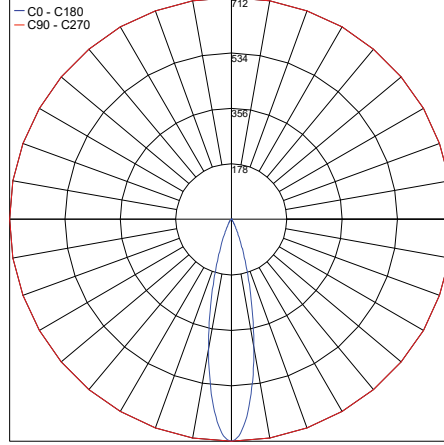

The Eyes 2.U is a small, square, recessed downlight for indoor applications available in 3 color temperatures and 5 optics options.

Ceiling Cut-Out: Ø1.18"
Fixture Dimensions

TECHNICAL DATA

Wattage / Input	3W (24VDC Constant Voltage)
Power Supply	Remote, not included. See page 2.
Construction	Body: Brass Lens: Frosted / Transparent Plexiglass Cable Length: 4.9' standard
CCT	2700K, 3000K, 4000K
CRI	>90
Delivered Lumens	160 lm (3000K, 23°)
Efficacy	64 lm/W
Optics	5 Standard (see below)
Finishes	3 Standard, Custom RAL (see below)
Cut-Out Dimensions	Ø1.18"
Fixture Dimensions	1.38" x 1.38" x 1.77" h
Fixture Weight	0.17 lbs
LED Source	1 Power LED
Lumen Maintenance	L90, B10>60,000hrs (Ta 25°C)
Color Consistency	2-Step MacAdam
Operating Temp.	32°F to +113°F
IP Rating	IP40

For other power supply options consult factory.

ACCESSORIES - Installation

WC0202

Outer Casing for solid walls.

Job Name/Date:

Fixture Type Designation:

PHOTOMETRIC DATA

Note all Photometry is 3000K

Maximum Candela = 1084.7

PHOTOMETRIC FILENAME : EYES 2.U S 17° [3000K 3W 24VDC].IES

Maximum Candela = 712.1

PHOTOMETRIC FILENAME : EYES 2.U M 23° [3000K 3W 24VDC].IES

Maximum Candela = 363.9

PHOTOMETRIC FILENAME : EYES 2.U L 36° [3000K 3W 24VDC].IES

Maximum Candela = 456.4

PHOTOMETRIC FILENAME : EYES 2.U W 20°x40° [3000K 3W 24VDC].IES

Maximum Candela = 67.6

PHOTOMETRIC FILENAME : EYES 2.U D [3000K 3W 24VDC].IES

Job Name/Date:

Fixture Type Designation: