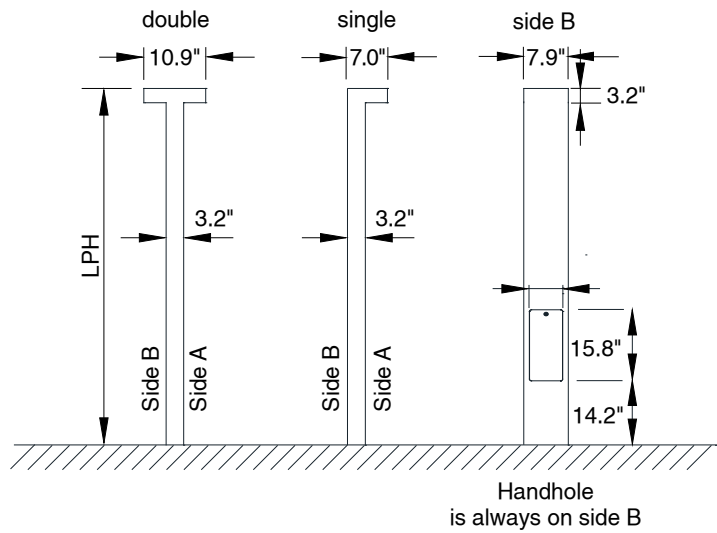

Fixture Dimensions
See chart - page 2

TECHNICAL DATA

Wattage	7.3W (300mA), 11W (450mA)
Power Supply	Integral
Construction	Body/Pole: Extruded Aluminum Optic: PMMA with Aluminum Support Plate Cover: Single-pane Safety Glass (0.16" thick)
CCT	2200K, 2700K, 3000K, 4000K
CRI	>80 (3000K), >70 (2200K, 2700K, 4000K)
Delivered Lumens	647 lm (7.3W), 910 lm (11W)
Efficacy	88.6 lm/W (7.3W), 82.7 lm/W (11W)
Optics	6 Standard, see below and page 3
Finishes	4 Standard, Custom RAL on request (see below)
Fixture Dimensions	Head: 7.28" x 7.87" x 3.15" Pole Height: 9.8' standard (4.92' - 13.12" on request)
Fixture Weight	57.32 lbs, with a mounting height of 13.12 ft (± 3.28 ft = 4 lb/ft) + 28.66 lbs for the telescopic element incl. anchor cage or 40.79 lbs for the buried base.
LED Source	LED board: 8 LEDs
IP Rating	IP66 (IP20 pole door)
Impact Rating	IK09 (IK10 on request)
Lateral Windage Area	8.61 ft ² with a mounting height of 13.12 ft
Upper Windage Area	0.43 ft ²

CONFIGURATIONS

Single

Double

ORDERING INFORMATION

Example: FA170-1-3-AP07-11-S-1.

FA170						
Model #	# of Heads	CCT	Optics	Wattage	Finishes	Dimming
FA170 <i>9.8' standard height - other heights from 4.92' to 13.12' on request</i>	1 - Single 2 - Double	1 - 2200K 2 - 2700K 3 - 3000K 4 - 4000K	AS06 - AS06 AS08 - AS08 AS08S - AS08 Satiné AP06S - AP06 Satiné AP07 - AP07 AH02 - AH02 (on request)	7 - 7.3W 11 - 11W	S - Silver-Gray CS - Cor-ten Steel A - Anthracite W - White C - Custom RAL	0 - Non Dimming 1 - 0-10V Dimming

Job Name/Date:

Fixture Type Designation:

FIXTURE DIMENSIONS

FIXTURE DIMENSIONS CHART

LIGHTING UNIT

MODEL NO.	LPH (pole height in ft)	Head Length (in)	Pole Width (in)	Head Width (in)	LED	POWER (W)
FA170	4.9' - 13.1'	7.0"	3.1"	7.9"	8 / 16	7-11