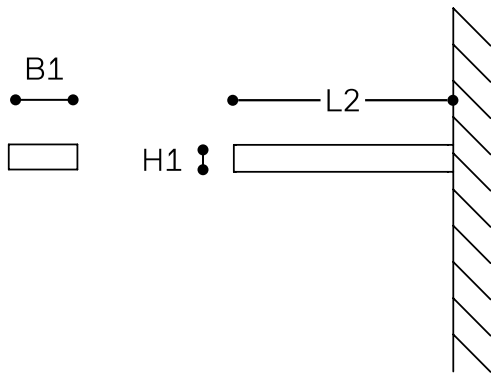

## TECHNICAL DATA

<b>Wattage / Input</b>	9.7W - 34.5W
<b>Power Supply</b>	Integral (120-277VAC)
<b>Construction</b>	Body: Extruded Aluminum (optional Cor-ten steel sheet) Lens: PMMA with Aluminum Support Plate Cover: Single-pane Safety Glass (ESG)
<b>CCT</b>	2200K, 2700K, 3000K, 4000K, 5700K
<b>CRI</b>	3000K >80; 2200K, 2700K, 4000K, 5700K >70
<b>Delivered Lumens</b>	960 - 3410 lm (FA410-W)
<b>Efficacy</b>	99 - 98.8 lm/W
<b>Optics</b>	6 Distributions, 5 Satine Options, see below
<b>Finishes</b>	Silver-Gray Poly Powder Coating (RAL 9007 / DB 702) (Optional Cor-ten Steel)
<b>Fixture Dimensions</b>	9.06" w x 16.1" h x 3.35" h (FA410-W)
<b>Fixture Weight</b>	22.05 lbs (FA410-W)
<b>IP Rating</b>	IP66
<b>Impact Rating</b>	IK08

## Fixture Dimensions

## ORDERING INFORMATION

Example: FA410-W-40-AS07-S.

FA410-W	-		-		-	
<b>Model No.</b> FA410-W (16-32 LED)	<b>CCT</b> 22 - 2200K 27 - 2700K 30 - 3000K 40 - 4000K 57 - 5700K	<b>Optics</b> AS06 - AS06 AS06S - AS06 Satiné AS07 - AS07 AS07S - AS07 Satiné AS07 - AS07 AS07S - AS07 Satiné AP07 - AP07 AP07 - AP07 Satiné AH02 - AH02 AH02S - AH02 Satiné AS09 - AS09	<b>Finishes</b> S - Silver-gray CS - Cor-ten Steel C - Custom <i>(consult factory)</i>			

### FIXTURE DIMENSIONS

MODEL #	L2 (in)	H1 (in)	B1 (in)
FA410-W	16.1"	3.35"	9.06"
FA770-W	27.6"	3.35"	9.06"