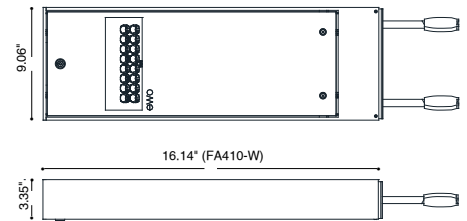

## TECHNICAL DATA

<b>Wattage / Input</b>	9.7W - 34.5W
<b>Power Supply</b>	Integral (120-277VAC)
<b>Construction</b>	Body: Extruded Aluminum (optional Cor-ten steel sheet) Lens: PMMA with Aluminum Support Plate Cover: Single-pane Safety Glass (ESG)
<b>CCT</b>	2200K, 2700K, 3000K, 4000K, 5700K
<b>CRI</b>	3000K >80; 2200K, 2700K, 4000K, 5700K >70
<b>Delivered Lumens</b>	960 - 3410 lm (FA410-W)
<b>Efficacy</b>	99 - 98.8 lm/W
<b>Optics</b>	6 Distributions, 5 Satine Options, see below
<b>Finishes</b>	Silver-Gray Poly Powder Coating (RAL 9007 / DB 702) (Optional Cor-ten Steel)
<b>Fixture Dimensions</b>	9.06" w x 16.1" h x 3.35" h (FA410-W)
<b>Fixture Weight</b>	22.05 lbs (FA410-W)
<b>IP Rating</b>	IP66
<b>Impact Rating</b>	IK08

## Fixture Dimensions

### FIXTURE DIMENSIONS

MODEL #	L2 (in)	H1 (in)	B1 (in)
FA410-W	16.1"	3.35"	9.06"
FA770-W	27.6"	3.35"	9.06"