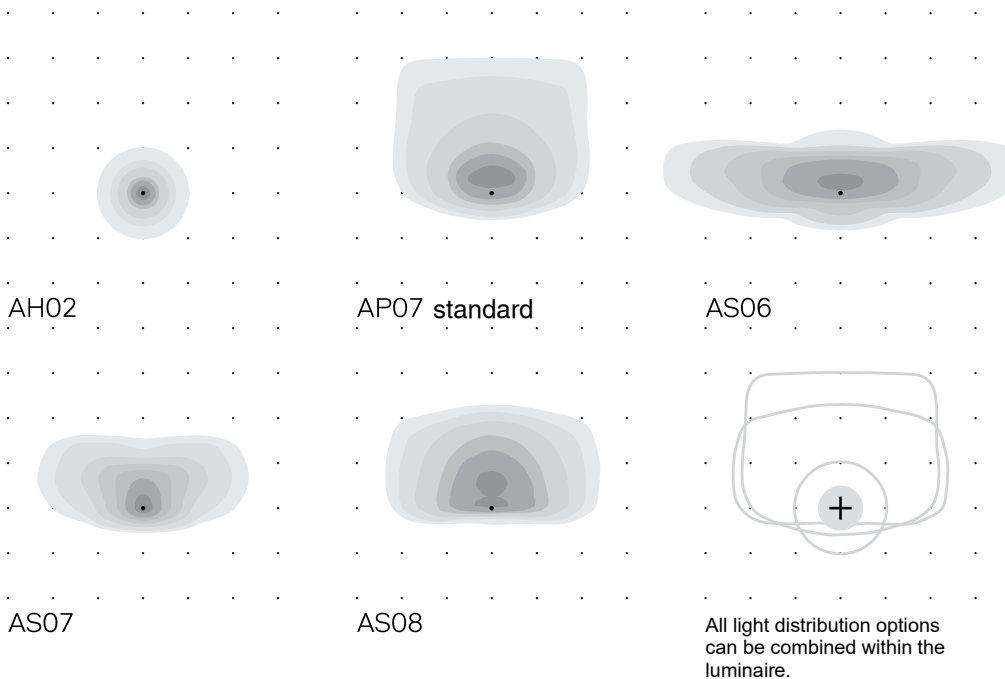

OPTIC DISTRIBUTIONS

Job Name/Date:

Fixture Type Designation: