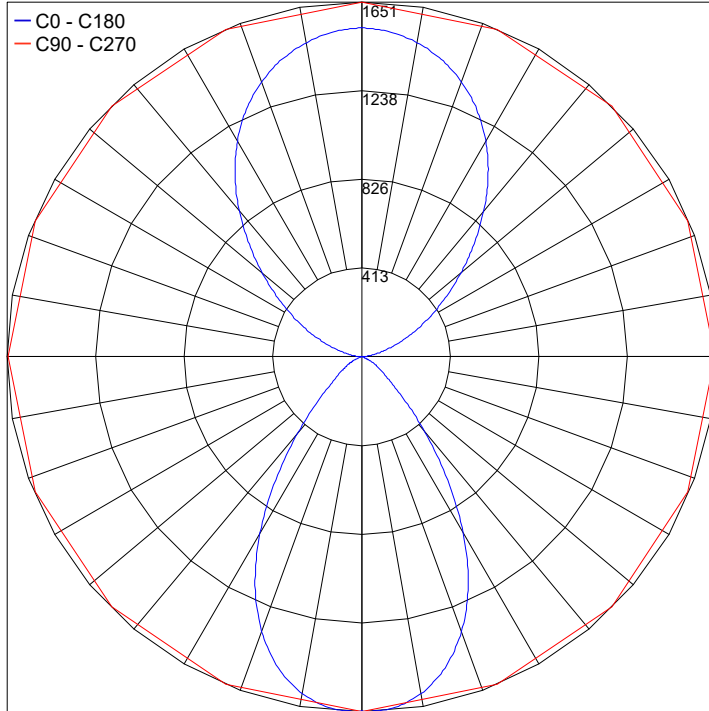

PHOTOMETRIC DATA

Note all Photometry 3000K

Maximum Candela = 1651

PHOTOMETRIC FILENAME : FATZ 30K RECESSED CANOPY - LLIA001665-001.IES

Job Name/Date:

Fixture Type Designation: