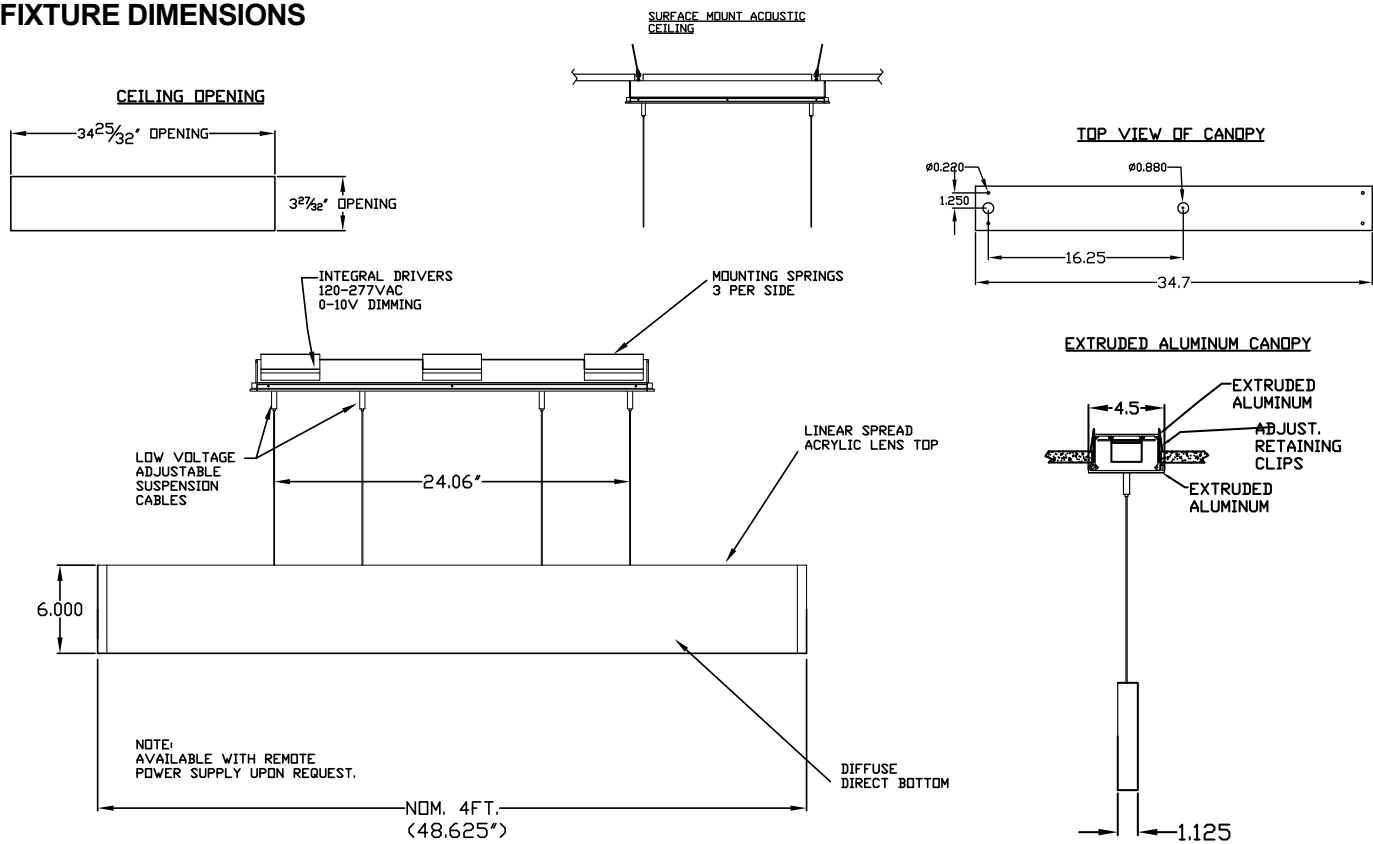

**MADE IN THE U.S.A.**

Fixture Dimensions  
1.125" w x 6.0" h x 48.0" l  
**See full drawing on page 2**

## TECHNICAL DATA

<b>Wattage / Input</b>	82W (120-277V)
<b>Power Supply</b>	Integral (0-10V Dimming)
<b>Construction</b>	Body: Extruded Aluminum
<b>CCT</b>	2700K, 3000K, 3500K, 4000K Tunable White: 2700K-5000K
<b>CRI</b>	CRI>90
<b>Delivered Lumens</b>	6290 lm (3000K) Up: 3616 lm / Down: 2674 lm
<b>Efficacy</b>	77 lm/W
<b>Optics</b>	50% Linear Indirect / 50% Diffused Direct (Static White)
<b>Finishes</b>	4 Standard, See Below
<b>Fixture Dimensions</b>	1.125" w x 6.0" h x 48" l
<b>LED Source</b>	Mid Power LEDs
<b>IP Rating</b>	IP20

## ORDERING INFORMATION

*Example: F10-L-4-TW-P-10-C-RC. Accessories ordered separately - see page 2.*

F10-L	-	4	-		-	P	-		-	C	-	
-------	---	---	---	--	---	---	---	--	---	---	---	--

Model #	Length	CCT	Body	Finish	Driver	Canopy Options
F10-L	4 - 4 foot	27 -2700K 30 -3000K 35 -3500K 40 -4000K TW - Tunable White	P - Pendant	02 - Black Suede 18 - Textured Bronze TS - Silver 11 - White Suede 99 - Custom	C - 120-277V 0-10V Diming Integral Driver	RC - Recessed Canopy, Same Finish as Fixture SC - Surface Canopy, Same Finish as Fixture RW - Recessed Canopy, White Finish SW - Surface Canopy, White Finish

## FIXTURE DIMENSIONS