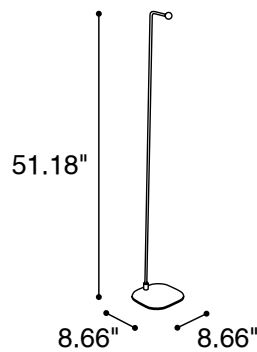

TECHNICAL DATA

| | |
|---------------------------|---|
| Wattage / Input | 4W |
| Power Supply | Integral |
| Construction | Body: Thermoplastic Supports: Steel Mounting: Magnetic Coupling System Battery: Rechargeable Lithium Battery Life: 5-10 Hours |
| CCT | 2700K |
| BUG Rating | B0-U1-G0 |
| Delivered Lumens | 255 lm |
| Efficacy | 130 lm/W |
| Optics | Fixed |
| Finishes | Matte Black, Matte White |
| Fixture Dimensions | 5.71" l x 5.71" w x 1.38" h |
| IP Rating | IP54 |

D900838078.US
Floor Support Combo
Black

D900838070.US
Floor Support Combo
White / Black

D9043.US
Hook
Black

Job Name/Date:

Fixture Type Designation:

PHOTOMETRIC DATA

Maximum Candela = 187.2

Job Name/Date: