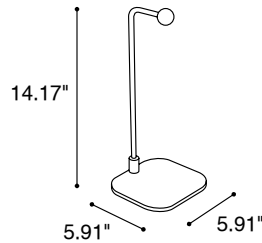

D900838030.US
Lantern Support
White / Black