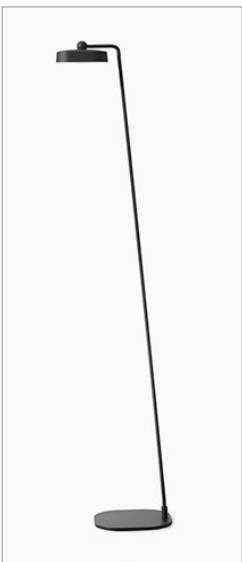

FLAI is an portable autonomous light source that is unique in its freedom to move about with you through indoor and outdoor environments. Each unit comes with a hook support and magnetic charger - and can be used with any of the 9 interchangeable supports through its magnetic coupling system. The power button offers 3 settings and is a swipe (not push) button.

D900838030.US
Lantern Support
White / Black

D900838038.US
Lantern Support
Black

More support combos options on page 3

Job Name/Date:

Fixture Type Designation:

SUPPORT ACCESSORIES

D900838058.US
Rope Support Combo
Black

D900838050.US
Rope Support Combo
Black

D900838048.US
Wall Support Combo
Black

D900838068.US
Suspension Support Combo
Black

D900838060.US
Suspension Support Combo
White / Black

D900838040.US
Wall Support Combo
White / Black

D900838078.US
Floor Support Combo
Black

D900838070.US
Floor Support Combo
White / Black

D9043.US
Hook
Black

Job Name/Date:

Fixture Type Designation:

PHOTOMETRIC DATA

Maximum Candela = 187.2

Job Name/Date: