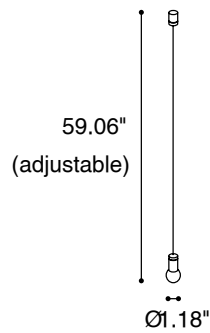

TECHNICAL DATA

| | |
|---------------------------|---|
| Wattage / Input | 4W |
| Power Supply | Integral |
| Construction | Body: Thermoplastic Supports: Steel Mounting: Magnetic Coupling System Battery: Rechargeable Lithium Battery Life: 5-10 Hours |
| CCT | 2700K |
| BUG Rating | B0-U1-G0 |
| Delivered Lumens | 255 lm |
| Efficacy | 130 lm/W |
| Optics | Fixed |
| Finishes | Matte Black, Matte White |
| Fixture Dimensions | 5.71" l x 5.71" w x 1.38" h |
| IP Rating | IP54 |

D900838050.US
Rope Support Combo
Black

D900838048.US
Wall Support Combo
Black

D900838068.US
Suspension Support Combo
Black

D900838060.US
Suspension Support Combo
White / Black

D900838040.US
Wall Support Combo
White / Black

D900838078.US
Floor Support Combo
Black

D900838070.US
Floor Support Combo
White / Black

D9043.US
Hook
Black

Job Name/Date:

Fixture Type Designation:

PHOTOMETRIC DATA

Maximum Candela = 187.2

Job Name/Date: