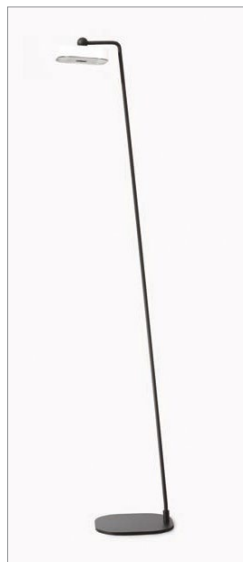

FLAI is an portable autonomous light source that is unique in its freedom to move about with you through indoor and outdoor environments. Each unit comes with a hook support and magnetic charger - and can be used with any of the 9 interchangeable supports through its magnetic coupling system. The power button offers 3 settings and is a swipe (not push) button.

D900838030.US
Lantern Support
White / Black

D900838038.US
Lantern Support
Black

More support combos options on page 3

Job Name/Date:

Fixture Type Designation:

SUPPORT ACCESSORIES

D900838058.US
Rope Support Combo
Black

D900838050.US
Rope Support Combo
Black

D900838048.US
Wall Support Combo
Black

D900838068.US
Suspension Support Combo
Black

D900838060.US
Suspension Support Combo
White / Black

D900838040.US
Wall Support Combo
White / Black

D900838078.US
Floor Support Combo
Black

D900838070.US
Floor Support Combo
White / Black

D9043.US
Hook
Black

Job Name/Date:

Fixture Type Designation:

PHOTOMETRIC DATA

Maximum Candela = 187.2

Job Name/Date: