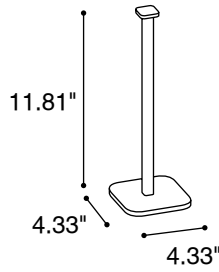

D900838028.US
Desk Support Combo
Black