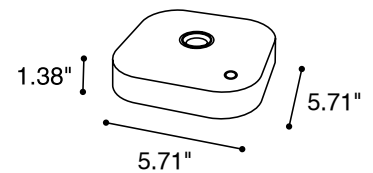

Included Accessories