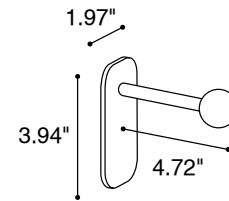

D9043.US
Hook
Black

Job Name/Date:

Fixture Type Designation: