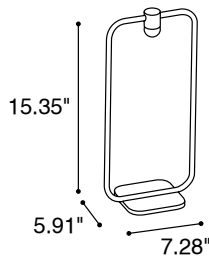

More support combos options on page 3

Job Name/Date:

Fixture Type Designation: