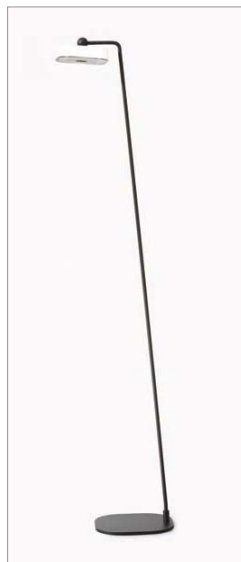

TECHNICAL DATA

Wattage / Input	4W
Power Supply	Integral
Construction	Body: Thermoplastic Supports: Steel Mounting: Magnetic Coupling System Battery: Rechargeable Lithium Battery Life: 5-10 Hours
CCT	2700K
Delivered Lumens	255 lm
Efficacy	130 lm/W
Optics	Fixed
Finishes	Matte Black, Matte White
Fixture Dimensions	5.71" l x 5.71" w x 1.38" h
IP Rating	IP54

D900838030.US
Lantern Support
White / Black

D900838038.US
Lantern Support
Black

More support combos options on page 3

Job Name/Date:

Fixture Type Designation:

SUPPORT ACCESSORIES

D900838058.US
Rope Support Combo
Black

D900838050.US
Rope Support Combo
Black

D900838048.US
Wall Support Combo
Black

D900838068.US
Suspension Support Combo
Black

D900838060.US
Suspension Support Combo
White / Black

D900838040.US
Wall Support Combo
White / Black

D900838078.US
Floor Support Combo
Black

D900838070.US
Floor Support Combo
White / Black

D9043.US
Hook
Black

Job Name/Date:

Fixture Type Designation:

PHOTOMETRIC DATA

Maximum Candela = 187.2

Job Name/Date: