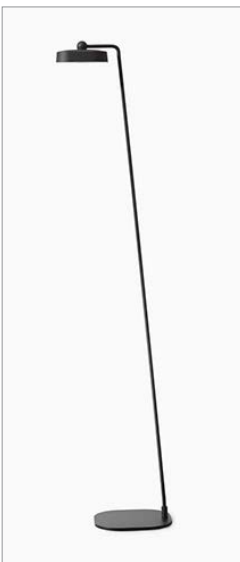

FLAI is an portable autonomous light source that is unique in its freedom to move about with you through indoor and outdoor environments. Each unit comes with a hook support and magnetic charger - and can be used with any of the 9 interchangeable supports through its magnetic coupling system. The power button offers 3 settings and is a swipe (not push) button.

TECHNICAL DATA

Wattage / Input	4W
Power Supply	Integral
Construction	Body: Thermoplastic Supports: Steel Mounting: Magnetic Coupling System Battery: Rechargeable Lithium Battery Life: 5-10 Hours
CCT	2700K
Delivered Lumens	255 lm
Efficacy	130 lm/W
Optics	Fixed
Finishes	Matte Black, Matte White
Fixture Dimensions	5.71" l x 5.71" w x 1.38" h
IP Rating	IP54

D900838030.US
Lantern Support
White / Black

D900838038.US
Lantern Support
Black

More support combos options on page 3

Job Name/Date:

Fixture Type Designation:

SUPPORT ACCESSORIES

D900838058.US
Rope Support Combo
Black

D900838050.US
Rope Support Combo
Black

D900838048.US
Wall Support Combo
Black

D900838068.US
Suspension Support Combo
Black

D900838060.US
Suspension Support Combo
White / Black

D900838040.US
Wall Support Combo
White / Black