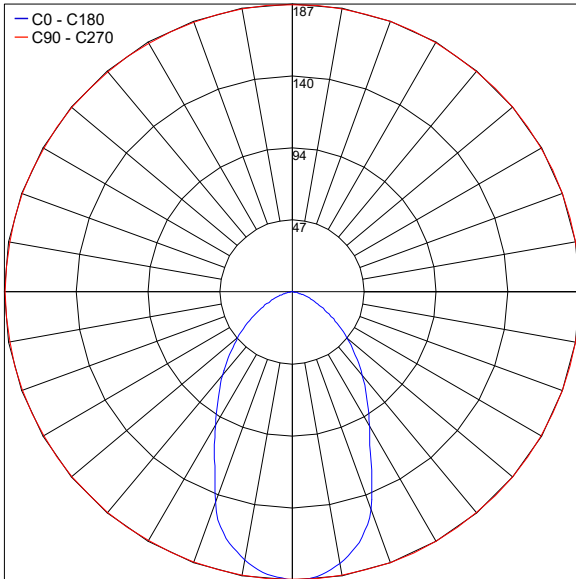

D900838078.US
Floor Support Combo
Black

D900838070.US
Floor Support Combo
White / Black

D9043.US
Hook
Black

Job Name/Date:

Fixture Type Designation:

PHOTOMETRIC DATA

Maximum Candela = 187.2

Job Name/Date: