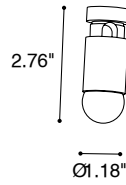

D900838048.US
Wall Support Combo
Black