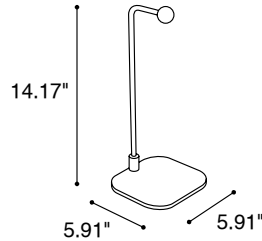

D900838030.US
Lantern Support
White / Black