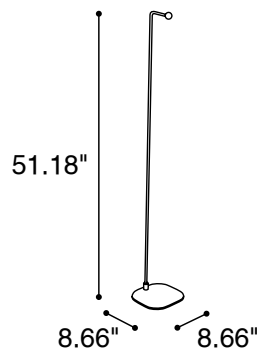

TECHNICAL DATA

Wattage / Input	4W
Power Supply	Integral
Construction	Body: Thermoplastic Supports: Steel Mounting: Magnetic Coupling System Battery: Rechargeable Lithium Battery Life: 5-10 Hours
CCT	2700K
Delivered Lumens	255 lm
Efficacy	130 lm/W
Optics	Fixed
Finishes	Matte Black, Matte White
Fixture Dimensions	5.71" l x 5.71" w x 1.38" h
IP Rating	IP54

D900838078.US
Floor Support Combo
Black

D900838070.US
Floor Support Combo
White / Black

D9043.US
Hook
Black

Job Name/Date:

Fixture Type Designation:

PHOTOMETRIC DATA

Maximum Candela = 187.2

Job Name/Date: