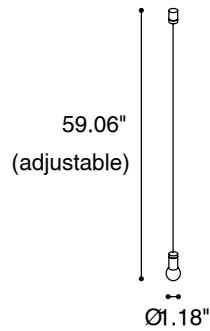

TECHNICAL DATA

Wattage / Input	4W
Power Supply	Integral
Construction	Body: Thermoplastic Supports: Steel Mounting: Magnetic Coupling System Battery: Rechargeable Lithium Battery Life: 5-10 Hours
CCT	2700K
Delivered Lumens	255 lm
Efficacy	130 lm/W
Optics	Fixed
Finishes	Matte Black, Matte White
Fixture Dimensions	5.71" l x 5.71" w x 1.38" h
IP Rating	IP54

D900838050.US
Rope Support Combo
Black

D900838048.US
Wall Support Combo
Black

D900838068.US
Suspension Support Combo
Black

D900838060.US
Suspension Support Combo
White / Black

D900838040.US
Wall Support Combo
White / Black

D900838078.US
Floor Support Combo
Black

D900838070.US
Floor Support Combo
White / Black

D9043.US
Hook
Black

Job Name/Date:

Fixture Type Designation:

PHOTOMETRIC DATA

Maximum Candela = 187.2

Job Name/Date: