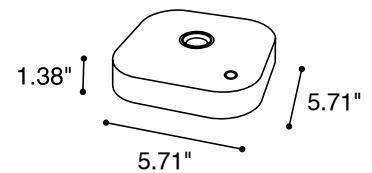

Included Accessories