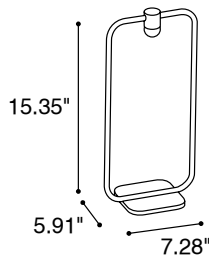

More support combos options on page 3

Job Name/Date:

Fixture Type Designation: