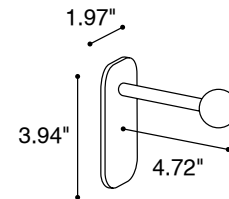

D9043.US
Hook
Black

Job Name/Date:

Fixture Type Designation: