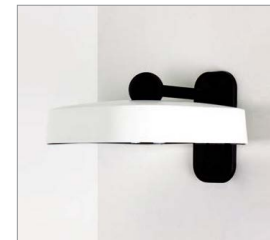

D900838050.US
Rope Support Combo
Black

D900838048.US
Wall Support Combo
Black

D900838068.US
Suspension Support Combo
Black

D900838060.US
Suspension Support Combo
White / Black

D900838040.US
Wall Support Combo
White / Black

D900838078.US
Floor Support Combo
Black

D900838070.US
Floor Support Combo
White / Black

D9043.US
Hook
Black

Job Name/Date:

Fixture Type Designation:

PHOTOMETRIC DATA

Maximum Candela = 187.2

Job Name/Date: