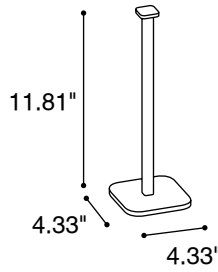

D900838028.US
Desk Support Combo
Black