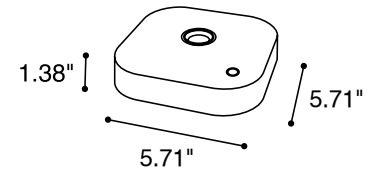

TECHNICAL DATA

Wattage / Input	4W
Power Supply	Integral
Construction	Body: Thermoplastic Supports: Steel Mounting: Magnetic Coupling System Battery: Rechargeable Lithium Battery Life: 5-10 Hours
CCT	2700K
Delivered Lumens	255 lm
Efficacy	130 lm/W
Optics	Fixed
Finishes	Matte Black, Matte White
Fixture Dimensions	5.71" l x 5.71" w x 1.38" h
IP Rating	IP54

Fixture Dimensions