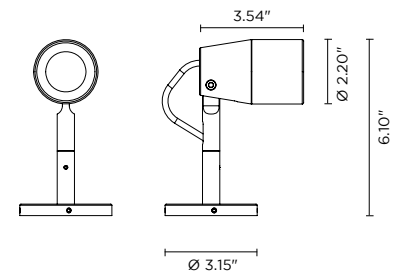

FLAMINGO MINI

Flamingo Mini is a micro-projector spotlight that is suitable for outdoor installation in gardens, bushes and flowerbeds and is adjustable 30° down and up to 90° up. It is available in 2 color temperature, 3 optics options and a standard matte black finish.

TECHNICAL DATA

Wattage / Input	6W (24VDC)
Power Supply	Remote, not included. See page 2.
Construction	Body: Turned, Hard Anodized Aluminum Lens: Tempered Glass Cable Length: 4.92' included
CCT	3000K, 4000K
BUG Rating	Coming Soon
Delivered Lumens	510 lm (3000K, 8°)
Efficacy	85 lm/W (3000K, 8°)
Optics	4°, 10°, 28°
Finishes	Matte Black
Fixture Dimensions	Ø2.2" x 3.5" (Mini - head) Pole Heights: 11.8", 23.6", 35.4"
Fixture Weight	3.97 lbs (Mini)
LED Source	1 x CREE "XHP35" LED (Mini)
IP Rating	IP66
IK Rating	IK08

Fixture Dimensions:

3 Extension Pole Heights - see page 3

ORDERING INFORMATION

Example: 101702P-30-10-MB. Accessories / Power Supply ordered separately.

101702P	-		-		MB
Model No.	CCT	Optics	Finish		
101702P	30 - 3000K 40 - 4000K	04 - 4° 10 - 10° 28 - 28°	MB - Matte Black		

AC068
11.8" Extension Pole

AC069
23.6" Extension Pole

AC070
35.4" Extension Pole

PHOTOMETRIC DATA

Coming Soon

Job Name/Date:

Fixture Type Designation: