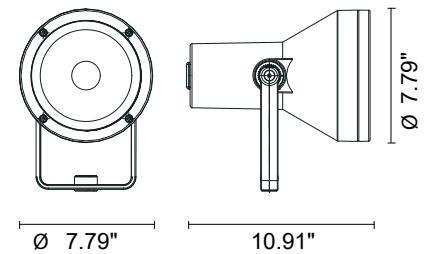

FLASH MAXI COB

Flash are a family of round floodlights for outdoor installation on a façade or wall. It is available in a medium, maxi or mega version with various optics and 3 standard finishes.

TECHNICAL DATA

Wattage / Input	36W (120VAC)
Power Supply	Integral
Construction	Body: Die-Cast Copper-Free Aluminum Lens: Tempered Safety Glass Cable Length: 3.28'
CCT	3000K, 4000K
BUG Rating	B0-U5-G0
Delivered Lumens	2277 lm (3000K)
Efficacy	63.3 lm/W (3000K)
Optics	35°
Finishes	Textured Gray, Anthracite Gray, Matte Black (on request)
Fixture Dimensions	Ø7.79" x 10.91"
Fixture Weight	7.7 lbs
LED Source	1 CREE CXB 2530 COB LED
IP Rating	IP65
IK Rating	IK09

Fixture Dimensions:

ORDERING INFORMATION

Example: 101104P-30K-35-MB

101104P	-		-	35	-	
Model No.	CCT	Optic	Finish			
101104P	30K - 3000K 40K - 4000K	35 - 35°	TG - Textured Gray AG - Anthracite Gray MB - Matte Black (on request)			

AG - Anthracite Gray

MB - Matte Black (on request)

PHOTOMETRIC DATA

Maximum Candela = 7700.13

Job Name/Date:

Fixture Type Designation: