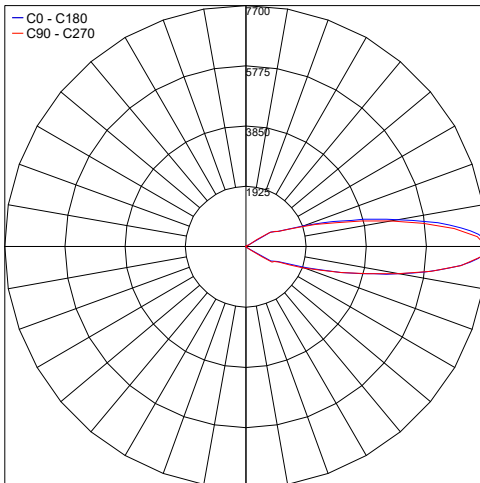

Wattage / Input	36W (120VAC)
Power Supply	Integral
Construction	Body: Die-Cast Copper-Free Aluminum Lens: Tempered Safety Glass Cable Length: 3.28'
CCT	3000K, 4000K
BUG Rating	B0-U5-G0
Delivered Lumens	2277 lm (3000K)
Efficacy	63.3 lm/W (3000K)
Optics	35°
Finishes	Textured Gray, Anthracite Gray, Matte Black (on request)
Fixture Dimensions	Ø7.79" x 10.91"
Fixture Weight	7.7 lbs
LED Source	1 CREE CXB 2530 COB LED
IP Rating	IP65
IK Rating	IK09

Fixture Dimensions:

ORDERING INFORMATION

Example: 101104P-30K-35-MB

101104P	-		-	35	-	
Model No.	CCT	Optic	Finish			
101104P	30K - 3000K 40K - 4000K	35 - 35°	TG - Textured Gray AG - Anthracite Gray MB - Matte Black (on request)			

AG - Anthracite Gray

MB - Matte Black (on request)

PHOTOMETRIC DATA

Maximum Candela = 7700.13

Job Name/Date:

Fixture Type Designation: