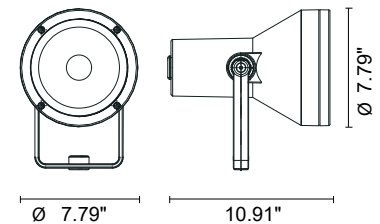

FLASH MAXI COB

Flash are a family of round floodlights for outdoor installation on a façade or wall. It is available in a medium, maxi or mega version with various optics and 3 standard finishes.

TECHNICAL DATA

Wattage / Input	36W (120-277VAC)
Power Supply	Integral
Construction	Body: Die-Cast Copper-Free Aluminum Lens: Tempered Safety Glass Cable Length: 3.28'
CCT	3000K, 4000K
BUG Rating	B0-U5-G0
Delivered Lumens	2277 lm (3000K)
Efficacy	63.3 lm/W (3000K)
Optics	35°
Finishes	Textured Gray, Anthracite Gray, Matte Black (on request)
Fixture Dimensions	Ø7.79" x 10.91"
Fixture Weight	7.7 lbs
LED Source	1 CREE CXB 2530 COB LED
IP Rating	IP65
IK Rating	IK09

Fixture Dimensions:

ORDERING INFORMATION

Example: 101104P-30K-35-MB. Accessories ordered separately.

101104P	-		-	35	-	
Model No.	CCT	Optic	Finish			
101104P	30K - 3000K 40K - 4000K	35 - 35°	TG - Textured Gray AG - Anthracite Gray MB - Matte Black (on request)			

AG - Anthracite Gray

MB - Matte Black (on request)

PHOTOMETRIC DATA

Maximum Candela = 7700.13

PHOTOMETRIC FILENAME : 101104P FLASH MAXI COB 35DEG.IES

Job Name/Date:

Fixture Type Designation: