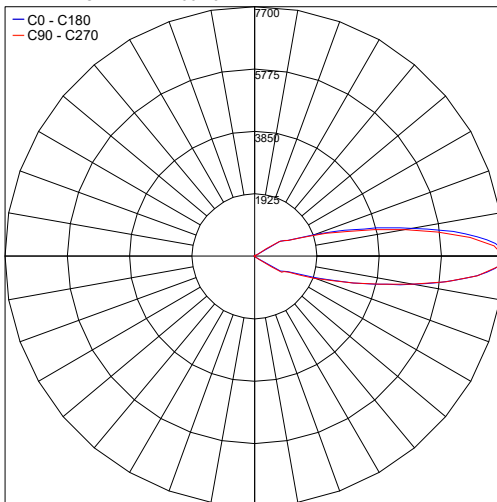

Wattage / Input	36W (120-277VAC)
Power Supply	Integral
Construction	Body: Die-Cast Copper-Free Aluminum Lens: Tempered Safety Glass Cable Length: 3.28'
CCT	3000K, 4000K
BUG Rating	B0-U5-G0
Delivered Lumens	2277 lm (3000K)
Efficacy	63.3 lm/W (3000K)
Optics	35°
Finishes	Textured Gray, Anthracite Gray, Matte Black (on request)
Fixture Dimensions	Ø7.79" x 10.91"
Fixture Weight	7.7 lbs
LED Source	1 CREE CXB 2530 COB LED
IP Rating	IP65
IK Rating	IK09

Fixture Dimensions:

ORDERING INFORMATION

Example: 101104P-30K-35-MB. Accessories ordered separately.

101104P	-		-	35	-	
Model No.	CCT	Optic	Finish			
101104P	30K - 3000K 40K - 4000K	35 - 35°	TG - Textured Gray AG - Anthracite Gray MB - Matte Black (on request)			

AG - Anthracite Gray

MB - Matte Black (on request)

PHOTOMETRIC DATA

Maximum Candela = 7700.13

PHOTOMETRIC FILENAME : 101104P FLASH MAXI COB 35DEG.IES

Job Name/Date:

Fixture Type Designation: