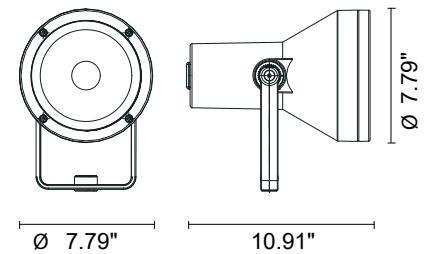

FLASH MAXI COB

Flash are a family of round floodlights for outdoor installation on a façade or wall. It is available in a medium, maxi or mega version with various optics and 3 standard finishes.

TECHNICAL DATA

| | |
|---------------------------|---|
| Wattage / Input | 36W (120VAC) |
| Power Supply | Integral |
| Construction | Body: Die-Cast Copper-Free Aluminum Lens: Tempered Safety Glass Cable Length: 3.28' |
| CCT | 3000K, 4000K |
| Delivered Lumens | 2277 lm (3000K) |
| Efficacy | 63.3 lm/W (3000K) |
| Optics | 35° |
| Finishes | Textured Gray, Anthracite Gray, Matte Black (on request) |
| Fixture Dimensions | Ø7.79" x 10.91" |
| Fixture Weight | 7.7 lbs |
| LED Source | 1 CREE CXB 2530 COB LED |
| IP Rating | IP65 |
| IK Rating | IK09 |

Fixture Dimensions:

ORDERING INFORMATION

Example: 101104P-30K-35-MB

| 101104P | - | | - | 35 | - | |
|-----------|----------------------------|----------|--|----|---|--|
| Model No. | CCT | Optic | Finish | | | |
| 101104P | 30K - 3000K 40K - 4000K | 35 - 35° | TG - Textured Gray AG - Anthracite Gray MB - Matte Black (on request) | | | |

AG - Anthracite Gray

MB - Matte Black (on request)

PHOTOMETRIC DATA

Maximum Candela = 7700.13

Job Name/Date:

Fixture Type Designation: