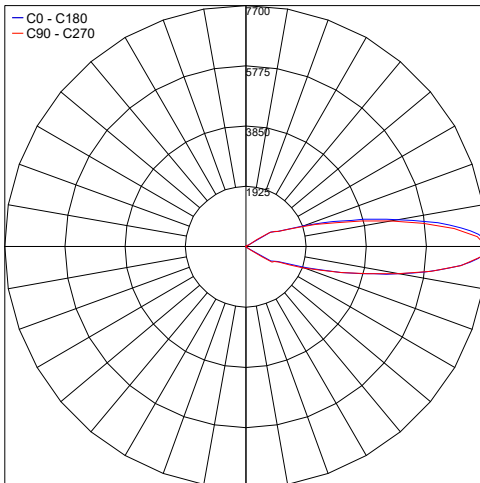

| | |
|---------------------------|---|
| Wattage / Input | 36W (120VAC) |
| Power Supply | Integral |
| Construction | Body: Die-Cast Copper-Free Aluminum Lens: Tempered Safety Glass Cable Length: 3.28' |
| CCT | 3000K, 4000K |
| Delivered Lumens | 2277 lm (3000K) |
| Efficacy | 63.3 lm/W (3000K) |
| Optics | 35° |
| Finishes | Textured Gray, Anthracite Gray, Matte Black (on request) |
| Fixture Dimensions | Ø7.79" x 10.91" |
| Fixture Weight | 7.7 lbs |
| LED Source | 1 CREE CXB 2530 COB LED |
| IP Rating | IP65 |
| IK Rating | IK09 |

Fixture Dimensions:

ORDERING INFORMATION

Example: 101104P-30K-35-MB

| 101104P | - | | - | 35 | - | |
|-----------|----------------------------|----------|--|----|---|--|
| Model No. | CCT | Optic | Finish | | | |
| 101104P | 30K - 3000K 40K - 4000K | 35 - 35° | TG - Textured Gray AG - Anthracite Gray MB - Matte Black (on request) | | | |

AG - Anthracite Gray

MB - Matte Black (on request)

PHOTOMETRIC DATA

Maximum Candela = 7700.13

Job Name/Date:

Fixture Type Designation: