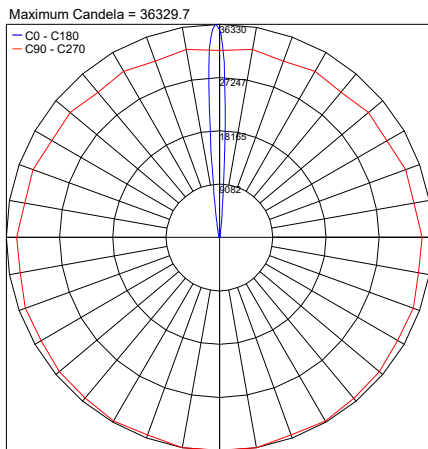

## TECHNICAL DATA

<b>Wattage / Input</b>	12W (120VAC)
<b>Power Supply</b>	Integral
<b>Construction</b>	Body: Die-Cast Copper-Free Aluminum Lens: Tempered Safety Glass Cable Length: 3.28'
<b>CCT</b>	3000K, 4000K
<b>Delivered Lumens</b>	1201 lm (3000K, 10°)
<b>Efficacy</b>	100 lm/W (3000K, 10°)
<b>Optics</b>	3 Standard, See Below
<b>Finishes</b>	Textured Gray, Anthracite Gray, Matte Black (on request)
<b>Fixture Dimensions</b>	Ø7.79" x 10.91"
<b>Fixture Weight</b>	7.7 lbs
<b>LED Source</b>	8 CREE "XP-G3" High Power LEDs
<b>IP Rating</b>	IP65
<b>IK Rating</b>	IK09

Fixture Dimensions:

## PHOTOMETRIC DATA

Note: All photometry is 3000K

Job Name/Date:

Fixture Type Designation: