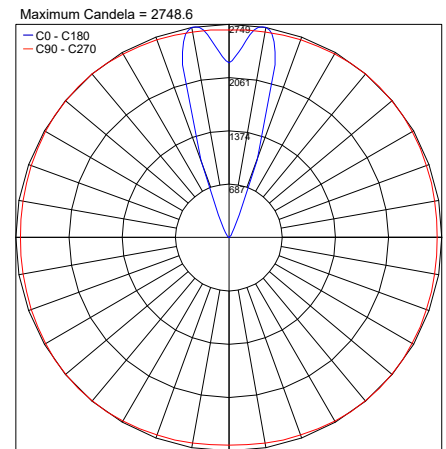

Fixture Dimensions:

## PHOTOMETRIC DATA

Note: All photometry is 3000K

Job Name/Date:

Fixture Type Designation: