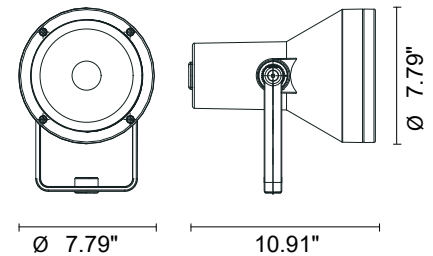

# FLASH MAXI

Flash are a family of round floodlights for outdoor installation on a façade or wall. It is available in a medium, maxi or mega version with various optics and 3 standard finishes.

## TECHNICAL DATA

<b>Wattage / Input</b>	12W (120VAC)
<b>Power Supply</b>	Integral
<b>Construction</b>	Body: Die-Cast Copper-Free Aluminum Lens: Tempered Safety Glass Cable Length: 3.28'
<b>CCT</b>	3000K, 4000K
<b>Delivered Lumens</b>	1201 lm (3000K, 10°)
<b>Efficacy</b>	100 lm/W (3000K, 10°)
<b>Optics</b>	3 Standard, See Below
<b>Finishes</b>	Textured Gray, Anthracite Gray, Matte Black (on request)
<b>Fixture Dimensions</b>	Ø7.79" x 10.91"
<b>Fixture Weight</b>	7.7 lbs
<b>LED Source</b>	8 CREE "XP-G3" High Power LEDs
<b>IP Rating</b>	IP65
<b>IK Rating</b>	IK09

Fixture Dimensions: