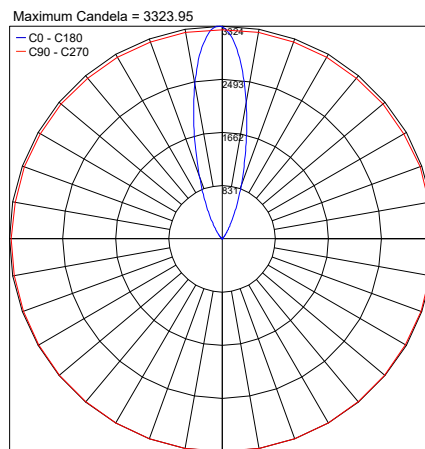

## TECHNICAL DATA

<b>Wattage / Input</b>	12W (120VAC)
<b>Power Supply</b>	Integral
<b>Construction</b>	Body: Die-Cast Copper-Free Aluminum Lens: Tempered Safety Glass Cable Length: 3.28'
<b>CCT</b>	3000K, 4000K
<b>Delivered Lumens</b>	1201 lm (3000K, 10°)
<b>Efficacy</b>	100 lm/W (3000K, 10°)
<b>Optics</b>	3 Standard, See Below
<b>Finishes</b>	Textured Gray, Anthracite Gray, Matte Black (on request)
<b>Fixture Dimensions</b>	Ø7.79" x 10.91"
<b>Fixture Weight</b>	7.7 lbs
<b>LED Source</b>	8 CREE "XP-G3" High Power LEDs
<b>IP Rating</b>	IP65
<b>IK Rating</b>	IK09

Fixture Dimensions:

## PHOTOMETRIC DATA

Note: All photometry is 3000K

Job Name/Date:

Fixture Type Designation: