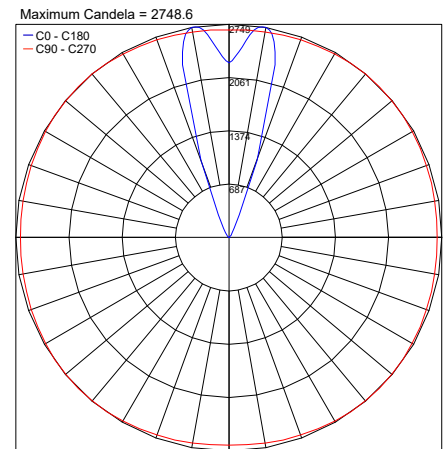

PHOTOMETRIC DATA

Note: All photometry is 3000K

Job Name/Date:

Fixture Type Designation: