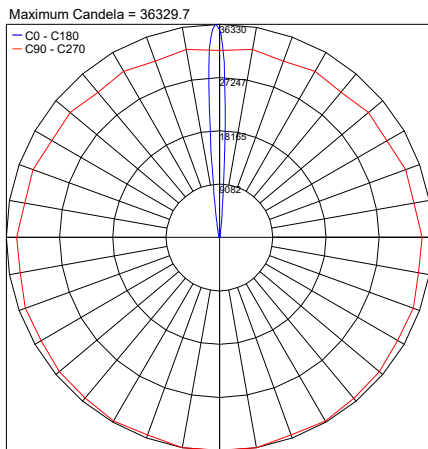

PHOTOMETRIC DATA

Note: All photometry is 3000K

Job Name/Date:

Fixture Type Designation: