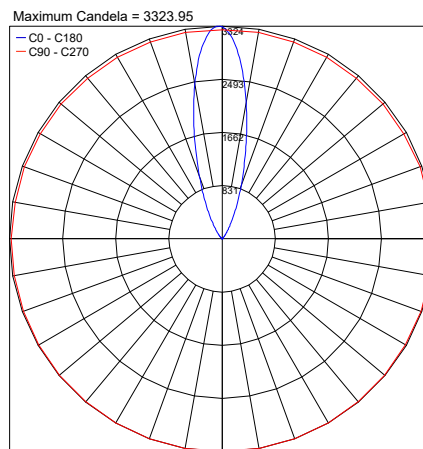

PHOTOMETRIC DATA

Note: All photometry is 3000K

Job Name/Date:

Fixture Type Designation: