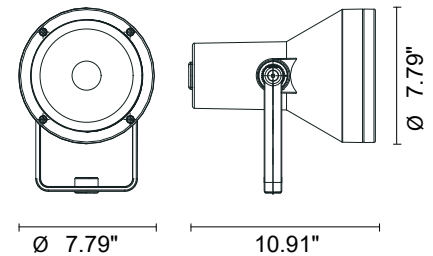

FLASH MAXI

Flash are a family of round floodlights for outdoor installation on a façade or wall. It is available in a medium, maxi or mega version with various optics and 3 standard finishes.

TECHNICAL DATA

Wattage / Input	12W (120VAC)
Power Supply	Integral
Construction	Body: Die-Cast Copper-Free Aluminum Lens: Tempered Safety Glass Cable Length: 3.28'
CCT	3000K, 4000K
BUG Rating	B0-U5-G0
Delivered Lumens	1201 lm (3000K, 10°)
Efficacy	100 lm/W (3000K, 10°)
Optics	3 Standard, See Below
Finishes	Textured Gray, Anthracite Gray, Matte Black (on request)
Fixture Dimensions	Ø7.79" x 10.91"
Fixture Weight	7.7 lbs
LED Source	8 CREE "XP-G3" High Power LEDs
IP Rating	IP65
IK Rating	IK09

Fixture Dimensions:

ORDERING INFORMATION

Example: 101103P-30K-10-MB

101103P	-		-		-	
Model No.	CCT	Optics	Finish			
101103P	30K - 3000K 40K - 4000K	10 - 10° 30 - 30° 45 - 45°	TG - Textured Gray AG - Anthracite Gray MB - Matte Black (on request)			