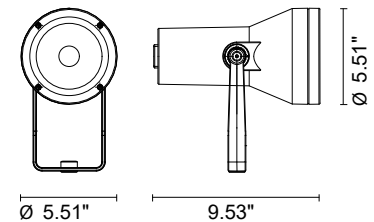

Wattage / Input	18W (120VAC)
Power Supply	Integral
Construction	Body: Die-Cast Copper-Free Aluminum Lens: Tempered Safety Glass Cable Length: 3.28'
CCT	3000K, 4000K
BUG Rating	B0-U3-G3
Delivered Lumens	972 lm (3000K)
Efficacy	54 lm/W (3000K)
Optics	35°
Finishes	Textured Gray, Anthracite Gray, Matte Black (on request)
Fixture Dimensions	Ø5.51" x 9.53"
Fixture Weight	5.7 lbs
LED Source	1 CREE CXA 1512 COB LED
IP Rating	IP65
IK Rating	IK09

Fixture Dimensions:

ORDERING INFORMATION

Example: 101102P-30K-35-MB

101102P	-		-	35	-	
Model No.	CCT	Optics	Finish			
101102P	30K - 3000K 40K - 4000K	35 - 35°	TG - Textured Gray AG - Anthracite Gray MB - Matte Black (on request)			

AG - Anthracite Gray

MB - Matte Black (on request)

PHOTOMETRIC DATA

Maximum Candela = 7700.13

Job Name/Date:

Fixture Type Designation: