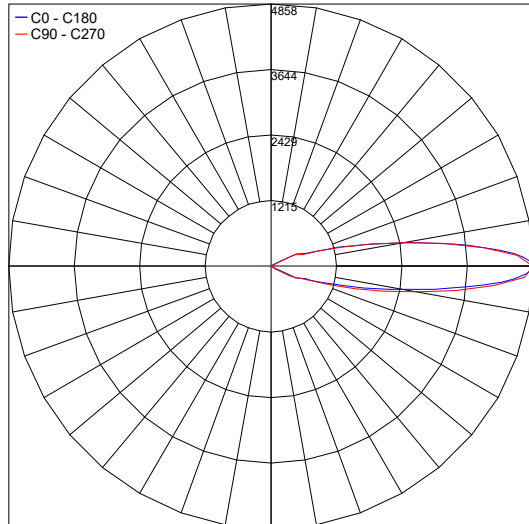

Wattage / Input	18W (120VAC)
Power Supply	Integral
Construction	Body: Die-Cast Copper-Free Aluminum Lens: Tempered Safety Glass Cable Length: 3.28'
CCT	3000K, 4000K
BUG Rating	B0-U3-G3
Delivered Lumens	972 lm (3000K)
Efficacy	54 lm/W (3000K)
Optics	35°
Finishes	Textured Gray, Anthracite Gray, Matte Black (on request)
Fixture Dimensions	Ø5.51" x 9.53"
Fixture Weight	5.7 lbs
LED Source	1 CREE CXA 1512 COB LED
IP Rating	IP65
IK Rating	IK09

Fixture Dimensions:

ORDERING INFORMATION

Example: 101102P-30K-35-MB

101102P	-		-	35	-	
Model No.	CCT	Optics	Finish			
101102P	30K - 3000K 40K - 4000K	35 - 35°	TG - Textured Gray AG - Anthracite Gray MB - Matte Black (on request)			

AG - Anthracite Gray

MB - Matte Black (on request)

PHOTOMETRIC DATA

Maximum Candela = 7700.13

Job Name/Date:

Fixture Type Designation: