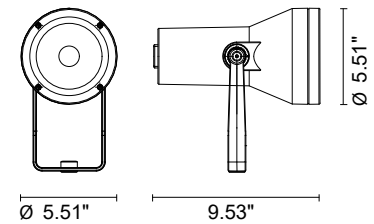

Wattage / Input	18W (120VAC)
Power Supply	Integral
Construction	Body: Die-Cast Copper-Free Aluminum Lens: Tempered Safety Glass Cable Length: 3.28'
CCT	3000K, 4000K
Delivered Lumens	972 lm (3000K)
Efficacy	54 lm/W (3000K)
Optics	35°
Finishes	Textured Gray, Anthracite Gray, Matte Black (on request)
Fixture Dimensions	Ø5.51" x 9.53"
Fixture Weight	5.7 lbs
LED Source	1 CREE CXA 1512 COB LED
IP Rating	IP65
IK Rating	IK09

Fixture Dimensions:

ORDERING INFORMATION

Example: 101102P-30K-35-MB

101102P	-		-	35	-	
Model No.	CCT	Optics	Finish			
101102P	30K - 3000K 40K - 4000K	35 - 35°	TG - Textured Gray AG - Anthracite Gray MB - Matte Black (on request)			

AG - Anthracite Gray

MB - Matte Black (on request)

PHOTOMETRIC DATA

Maximum Candela = 7700.13

Job Name/Date:

Fixture Type Designation: