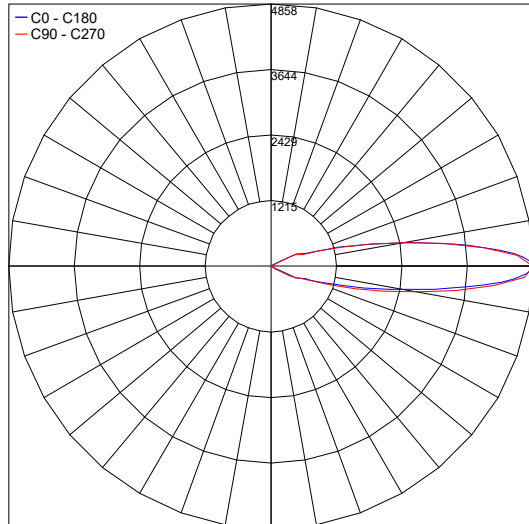

Wattage / Input	18W (120VAC)
Power Supply	Integral
Construction	Body: Die-Cast Copper-Free Aluminum Lens: Tempered Safety Glass Cable Length: 3.28'
CCT	3000K, 4000K
Delivered Lumens	972 lm (3000K)
Efficacy	54 lm/W (3000K)
Optics	35°
Finishes	Textured Gray, Anthracite Gray, Matte Black (on request)
Fixture Dimensions	Ø5.51" x 9.53"
Fixture Weight	5.7 lbs
LED Source	1 CREE CXA 1512 COB LED
IP Rating	IP65
IK Rating	IK09

Fixture Dimensions:

ORDERING INFORMATION

Example: 101102P-30K-35-MB

101102P	-		-	35	-	
Model No.	CCT	Optics	Finish			
101102P	30K - 3000K 40K - 4000K	35 - 35°	TG - Textured Gray AG - Anthracite Gray MB - Matte Black (on request)			

AG - Anthracite Gray

MB - Matte Black (on request)

PHOTOMETRIC DATA

Maximum Candela = 7700.13

Job Name/Date:

Fixture Type Designation: