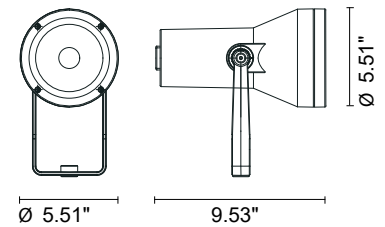

# FLASH MEDIUM

Flash are a family of round floodlights for outdoor installation on a façade or wall. It is available in a medium, maxi or mega version with various optics and 3 standard finishes.

## TECHNICAL DATA

<b>Wattage / Input</b>	8W (120VAC)
<b>Power Supply</b>	Integral
<b>Construction</b>	Body: Die-Cast Copper-Free Aluminum Lens: Tempered Safety Glass Cable Length: 3.28'
<b>CCT</b>	3000K, 4000K
<b>Delivered Lumens</b>	674 lm (3000K, 10°)
<b>Efficacy</b>	84.3 lm/W (3000K, 10°)
<b>Optics</b>	3 Standard, See Below
<b>Finishes</b>	Textured Gray, Anthracite Gray, Matte Black (on request)
<b>Fixture Dimensions</b>	Ø5.51" x 9.53"
<b>Fixture Weight</b>	5.7 lbs
<b>LED Source</b>	5 CREE "XP-G3" High Power LEDs
<b>IP Rating</b>	IP65
<b>IK Rating</b>	IK09

Fixture Dimensions: