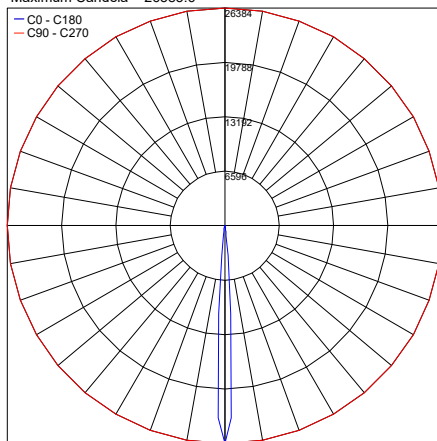

## TECHNICAL DATA

<b>Wattage / Input</b>	8W (120VAC)
<b>Power Supply</b>	Integral
<b>Construction</b>	Body: Die-Cast Copper-Free Aluminum Lens: Tempered Safety Glass Cable Length: 3.28'
<b>CCT</b>	3000K, 4000K
<b>Delivered Lumens</b>	674 lm (3000K, 10°)
<b>Efficacy</b>	84.3 lm/W (3000K, 10°)
<b>Optics</b>	3 Standard, See Below
<b>Finishes</b>	Textured Gray, Anthracite Gray, Matte Black (on request)
<b>Fixture Dimensions</b>	Ø5.51" x 9.53"
<b>Fixture Weight</b>	5.7 lbs
<b>LED Source</b>	5 CREE "XP-G3" High Power LEDs
<b>IP Rating</b>	IP65
<b>IK Rating</b>	IK09

## PHOTOMETRIC DATA

Note: All photometry is 3000K

Maximum Candela = 26383.6

Maximum Candela = 1734.5

Maximum Candela = 1734.5

Job Name/Date:

Fixture Type Designation: