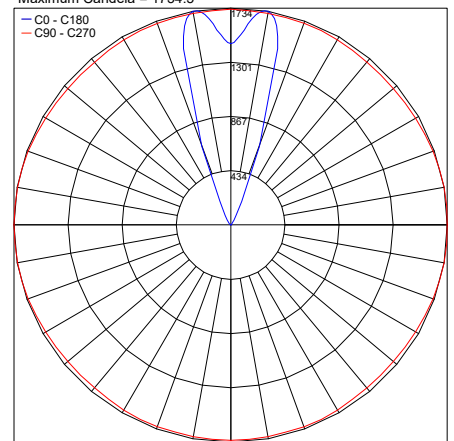

## PHOTOMETRIC DATA

Note: All photometry is 3000K

Maximum Candela = 26383.6

Maximum Candela = 1734.5

Maximum Candela = 1734.5

Job Name/Date:

Fixture Type Designation: