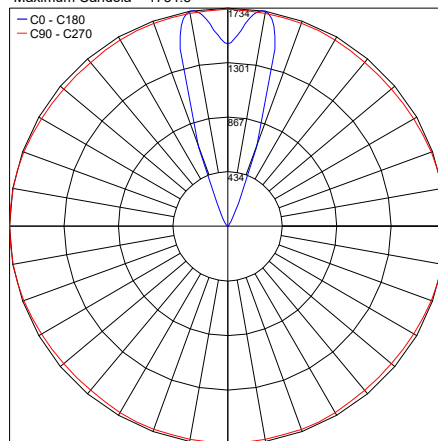

## PHOTOMETRIC DATA

Note: All photometry is 3000K

Maximum Candela = 26383.6

Maximum Candela = 1734.5

Maximum Candela = 1734.5

Job Name/Date:

Fixture Type Designation: