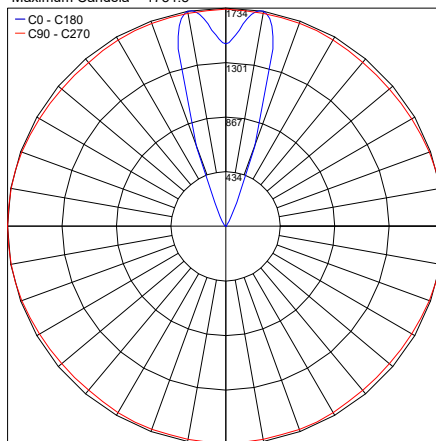

Wattage / Input	8W (120VAC)
Power Supply	Integral
Construction	Body: Die-Cast Copper-Free Aluminum Lens: Tempered Safety Glass Cable Length: 3.28'
CCT	3000K, 4000K
BUG Rating	B1-U0-G0 (30°)
Delivered Lumens	674 lm (3000K, 10°)
Efficacy	84.3 lm/W (3000K, 10°)
Optics	3 Standard, See Below
Finishes	Textured Gray, Anthracite Gray, Matte Black (on request)
Fixture Dimensions	Ø5.51" x 9.53"
Fixture Weight	5.7 lbs
LED Source	5 CREE "XP-G3" High Power LEDs
IP Rating	IP65
IK Rating	IK09

Fixture Dimensions:

ORDERING INFORMATION

Example: 101101P-30K-45-MB

101101P	-		-		-	
Model No.	CCT	Optics	Finish			
101101P	30K - 3000K 40K - 4000K	10 - 10° 30 - 30° 45 - 45°	TG - Textured Gray AG - Anthracite Gray MB - Matte Black (on request)			

MB - Matte Black (on request)

PHOTOMETRIC DATA

Note: All photometry is 3000K

Maximum Candela = 26383.6

Maximum Candela = 1734.5

Maximum Candela = 1734.5

Job Name/Date:

Fixture Type Designation: