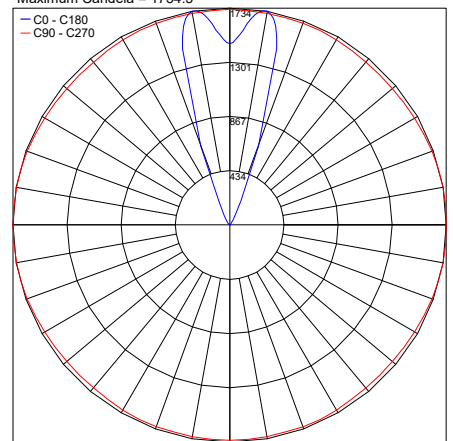

Wattage / Input	8W (120VAC)
Power Supply	Integral
Construction	Body: Die-Cast Copper-Free Aluminum Lens: Tempered Safety Glass Cable Length: 3.28'
CCT	3000K, 4000K
BUG Rating	B1-U0-G0 (30°)
Delivered Lumens	674 lm (3000K, 10°)
Efficacy	84.3 lm/W (3000K, 10°)
Optics	3 Standard, See Below
Finishes	Textured Gray, Anthracite Gray, Matte Black (on request)
Fixture Dimensions	Ø5.51" x 9.53"
Fixture Weight	5.7 lbs
LED Source	5 CREE "XP-G3" High Power LEDs
IP Rating	IP65
IK Rating	IK09

Fixture Dimensions:

ORDERING INFORMATION

Example: 101101P-30K-45-MB

101101P	-		-		-	
Model No.	CCT	Optics	Finish			
101101P	30K - 3000K 40K - 4000K	10 - 10° 30 - 30° 45 - 45°	TG - Textured Gray AG - Anthracite Gray MB - Matte Black (on request)			

MB - Matte Black (on request)

PHOTOMETRIC DATA

Note: All photometry is 3000K

Maximum Candela = 26383.6

Maximum Candela = 1734.5

Maximum Candela = 1734.5

Job Name/Date:

Fixture Type Designation: