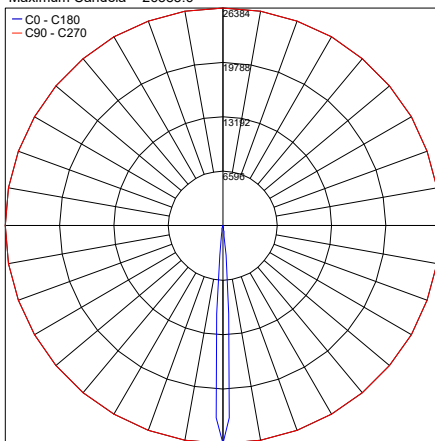

PHOTOMETRIC DATA

Note: All photometry is 3000K

Maximum Candela = 26383.6