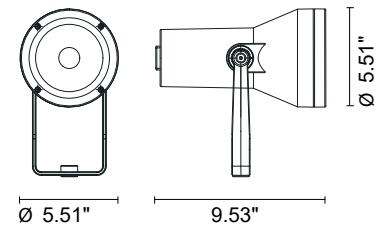

FLASH MEDIUM

Flash are a family of round floodlights for outdoor installation on a façade or wall. It is available in a medium, maxi or mega version with various optics and 3 standard finishes.

TECHNICAL DATA

Wattage / Input	8W (120VAC)
Power Supply	Integral
Construction	Body: Die-Cast Copper-Free Aluminum Lens: Tempered Safety Glass Cable Length: 3.28'
CCT	3000K, 4000K
BUG Rating	B1-U0-G0 (30°)
Delivered Lumens	674 lm (3000K, 10°)
Efficacy	84.3 lm/W (3000K, 10°)
Optics	3 Standard, See Below
Finishes	Textured Gray, Anthracite Gray, Matte Black (on request)
Fixture Dimensions	Ø5.51" x 9.53"
Fixture Weight	5.7 lbs
LED Source	5 CREE "XP-G3" High Power LEDs
IP Rating	IP65
IK Rating	IK09

Fixture Dimensions:

ORDERING INFORMATION

Example: 101101P-30K-45-MB

101101P	-		-		-	
Model No.	CCT	Optics	Finish			
101101P	30K - 3000K 40K - 4000K	10 - 10° 30 - 30° 45 - 45°	TG - Textured Gray AG - Anthracite Gray MB - Matte Black (on request)			

MB - Matte Black (on request)

PHOTOMETRIC DATA

Note: All photometry is 3000K

Maximum Candela = 26383.6

Maximum Candela = 1734.5

Maximum Candela = 1734.5

Job Name/Date:

Fixture Type Designation: