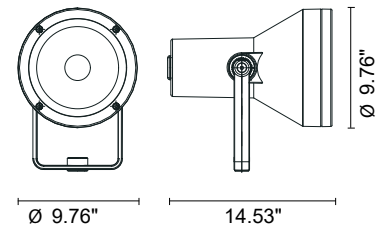

FLASH MEGA COB

Flash are a family of round floodlights for outdoor installation on a façade or wall. It is available in a medium, maxi or mega version with various optics and 3 standard finishes.

TECHNICAL DATA

Wattage / Input	55W (120VAC)
Power Supply	Integral
Construction	Body: Die-Cast Copper-Free Aluminum Lens: Tempered Safety Glass
CCT	3000K, 4000K
BUG Rating	B0-U4-G5
Delivered Lumens	3593 lm (3000K)
Efficacy	65.3 lm/W (3000K)
Optics	35°
Finishes	Textured Gray, Anthracite Gray, Matte Black (on request)
Fixture Dimensions	Ø9.76" x 14.53"
Fixture Weight	11.0 lbs
LED Source	1 CREE CXB 3070 COB LED
IP Rating	IP65
IK Rating	IK09

Fixture Dimensions:

ORDERING INFORMATION

Example: 101106P-30K-35-MB

101106P	-		-	35	
Model No.	CCT	Optic	Finish		
101106P	30K - 3000K 40K - 4000K	35 - 35°	TG - Textured Gray AG - Anthracite Gray MB - Matte Black (on request)		