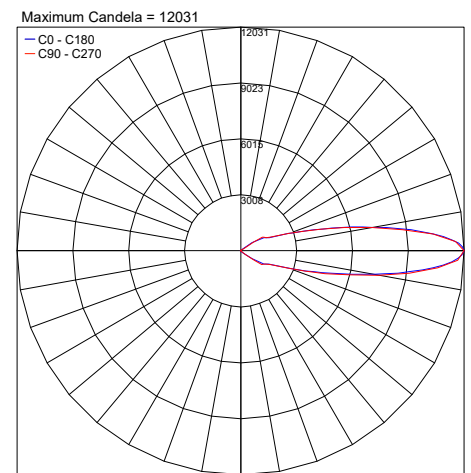

Wattage / Input	55W (120VAC)
Power Supply	Integral
Construction	Body: Die-Cast Copper-Free Aluminum Lens: Tempered Safety Glass
CCT	3000K, 4000K
BUG Rating	B0-U4-G5
Delivered Lumens	3593 lm (3000K)
Efficacy	65.3 lm/W (3000K)
Optics	35°
Finishes	Textured Gray, Anthracite Gray, Matte Black (on request)
Fixture Dimensions	Ø9.76" x 14.53"
Fixture Weight	11.0 lbs
LED Source	1 CREE CXB 3070 COB LED
IP Rating	IP65
IK Rating	IK09

Fixture Dimensions:

ORDERING INFORMATION

Example: 101106P-30K-35-MB

101106P	-		-	35	
Model No.	CCT	Optic	Finish		
101106P	30K - 3000K 40K - 4000K	35 - 35°	TG - Textured Gray AG - Anthracite Gray MB - Matte Black (on request)		

PHOTOMETRIC DATA

Note: All photometry is 3000K

Job Name/Date:

Fixture Type Designation: