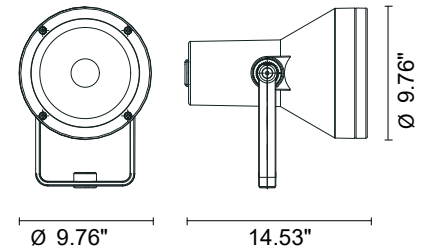

Flash are a family of round floodlights for outdoor installation on a façade or wall. It is available in a medium, maxi or mega version with various optics and 3 standard finishes.

TECHNICAL DATA

| | |
|---------------------------|---|
| Wattage / Input | 22W (120VAC) |
| Power Supply | Integral |
| Construction | Body: Die-Cast Copper-Free Aluminum Lens: Tempered Safety Glass Cable Length: 3.28' |
| CCT | 3000K, 4000K |
| BUG Rating | B0-U5-G0 (45°) |
| Delivered Lumens | 2120 lm (3000K, 10°) |
| Efficacy | 96.4 lm/W (3000K, 10°) |
| Optics | 3 Standard, See Below |
| Finishes | Textured Gray, Anthracite Gray, Matte Black (on request) |
| Fixture Dimensions | Ø9.76" x 14.53" |
| Fixture Weight | 11.0 lbs |
| LED Source | 15 CREE "XP-G2" High Power LED |
| IP Rating | IP65 |
| IK Rating | IK09 |

Fixture Dimensions:

ORDERING INFORMATION

Example: 101105P-40K-30-MB

| 101105P | - | | - | | - | |
|-----------|----------------------------|----------------------------------|---|--|---|--|
| Model No. | CCT | Optics | Finish | | | |
| 101105P | 30K - 3000K 40K - 4000K | 10 - 10° 30 - 30° 45 - 45° | TG - Textured Gray AG - Anthracite Gray MB - Matte Black (on request) | | | |

Job Name/Date:

Fixture Type Designation:

PHOTOMETRIC DATA

Note: All photometry is 3000K

Maximum Candela = 78507.5

PHOTOMETRIC FILENAME : 101105 FLASH MEGA 3K 10DEG.IES

Maximum Candela = 9124.5

PHOTOMETRIC FILENAME : 101105 FLASH MEGA 3K 30DEG.IES

Maximum Candela = 3989.4

PHOTOMETRIC FILENAME : 101105 FLASH MEGA 3K 45DEG.IES

Job Name/Date:

Fixture Type Designation: