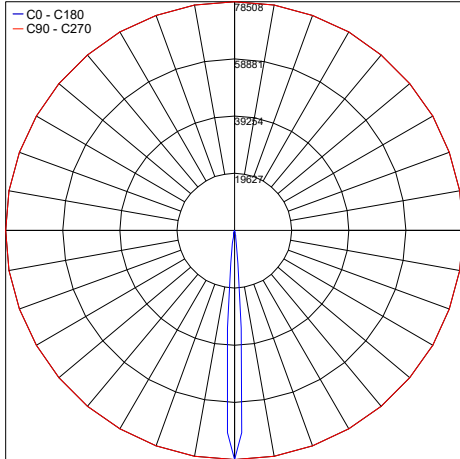

Flash are a family of round floodlights for outdoor installation on a façade or wall. It is available in a medium, maxi or mega version with various optics and 3 standard finishes.

TECHNICAL DATA

| | |
|---------------------------|---|
| Wattage / Input | 22W (120VAC) |
| Power Supply | Integral |
| Construction | Body: Die-Cast Copper-Free Aluminum Lens: Tempered Safety Glass Cable Length: 3.28' |
| CCT | 3000K, 4000K |
| BUG Rating | B0-U5-G0 (45°) |
| Delivered Lumens | 2120 lm (3000K, 10°) |
| Efficacy | 96.4 lm/W (3000K, 10°) |
| Optics | 3 Standard, See Below |
| Finishes | Textured Gray, Anthracite Gray, Matte Black (on request) |
| Fixture Dimensions | Ø9.76" x 14.53" |
| Fixture Weight | 11.0 lbs |
| LED Source | 15 CREE "XP-G2" High Power LED |
| IP Rating | IP65 |
| IK Rating | IK09 |

Fixture Dimensions:

ORDERING INFORMATION

Example: 101105P-40K-30-MB

| 101105P | - | | - | | - | |
|-----------|----------------------------|----------------------------------|---|--|---|--|
| Model No. | CCT | Optics | Finish | | | |
| 101105P | 30K - 3000K 40K - 4000K | 10 - 10° 30 - 30° 45 - 45° | TG - Textured Gray AG - Anthracite Gray MB - Matte Black (on request) | | | |

Job Name/Date:

Fixture Type Designation:

PHOTOMETRIC DATA

Note: All photometry is 3000K

Maximum Candela = 78507.5

PHOTOMETRIC FILENAME : 101105 FLASH MEGA 3K 10DEG.IES

Maximum Candela = 9124.5

PHOTOMETRIC FILENAME : 101105 FLASH MEGA 3K 30DEG.IES

Maximum Candela = 3989.4

PHOTOMETRIC FILENAME : 101105 FLASH MEGA 3K 45DEG.IES

Job Name/Date:

Fixture Type Designation: