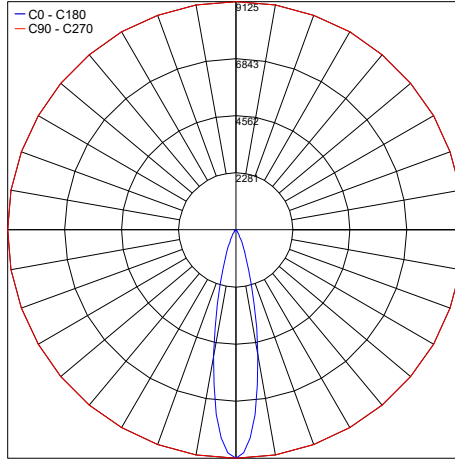

Flash are a family of round floodlights for outdoor installation on a façade or wall. It is available in a medium, maxi or mega version with various optics and 3 standard finishes.

TECHNICAL DATA

| | |
|---------------------------|---|
| Wattage / Input | 22W (120VAC) |
| Power Supply | Integral |
| Construction | Body: Die-Cast Copper-Free Aluminum Lens: Tempered Safety Glass Cable Length: 3.28' |
| CCT | 3000K, 4000K |
| BUG Rating | B0-U5-G0 (45°) |
| Delivered Lumens | 2120 lm (3000K, 10°) |
| Efficacy | 96.4 lm/W (3000K, 10°) |
| Optics | 3 Standard, See Below |
| Finishes | Textured Gray, Anthracite Gray, Matte Black (on request) |
| Fixture Dimensions | Ø9.76" x 14.53" |
| Fixture Weight | 11.0 lbs |
| LED Source | 15 CREE "XP-G2" High Power LED |
| IP Rating | IP65 |
| IK Rating | IK09 |

Fixture Dimensions:

ORDERING INFORMATION

Example: 101105P-40K-30-MB

| 101105P | - | | - | | - | |
|-----------|----------------------------|----------------------------------|---|--|---|--|
| Model No. | CCT | Optics | Finish | | | |
| 101105P | 30K - 3000K 40K - 4000K | 10 - 10° 30 - 30° 45 - 45° | TG - Textured Gray AG - Anthracite Gray MB - Matte Black (on request) | | | |

Job Name/Date:

Fixture Type Designation:

PHOTOMETRIC DATA

Note: All photometry is 3000K

Maximum Candela = 78507.5

PHOTOMETRIC FILENAME : 101105 FLASH MEGA 3K 10DEG.IES

Maximum Candela = 9124.5

PHOTOMETRIC FILENAME : 101105 FLASH MEGA 3K 30DEG.IES

Maximum Candela = 3989.4

PHOTOMETRIC FILENAME : 101105 FLASH MEGA 3K 45DEG.IES

Job Name/Date:

Fixture Type Designation: