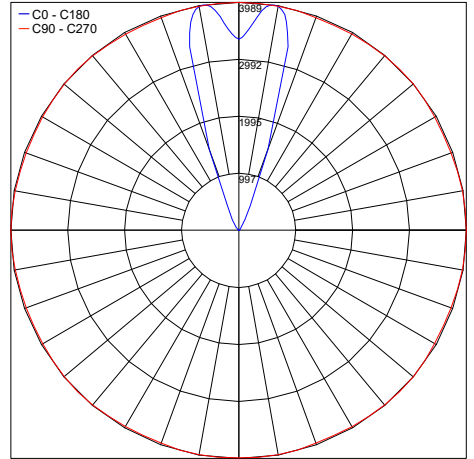

Flash are a family of round floodlights for outdoor installation on a façade or wall. It is available in a medium, maxi or mega version with various optics and 3 standard finishes.

TECHNICAL DATA

| | |
|---------------------------|---|
| Wattage / Input | 22W (120VAC) |
| Power Supply | Integral |
| Construction | Body: Die-Cast Copper-Free Aluminum Lens: Tempered Safety Glass Cable Length: 3.28' |
| CCT | 3000K, 4000K |
| BUG Rating | B0-U5-G0 (45°) |
| Delivered Lumens | 2120 lm (3000K, 10°) |
| Efficacy | 96.4 lm/W (3000K, 10°) |
| Optics | 3 Standard, See Below |
| Finishes | Textured Gray, Anthracite Gray, Matte Black (on request) |
| Fixture Dimensions | Ø9.76" x 14.53" |
| Fixture Weight | 11.0 lbs |
| LED Source | 15 CREE "XP-G2" High Power LED |
| IP Rating | IP65 |
| IK Rating | IK09 |

Fixture Dimensions:

ORDERING INFORMATION

Example: 101105P-40K-30-MB

| 101105P | - | | - | | - | |
|-----------|----------------------------|----------------------------------|---|--|---|--|
| Model No. | CCT | Optics | Finish | | | |
| 101105P | 30K - 3000K 40K - 4000K | 10 - 10° 30 - 30° 45 - 45° | TG - Textured Gray AG - Anthracite Gray MB - Matte Black (on request) | | | |

Job Name/Date:

Fixture Type Designation:

PHOTOMETRIC DATA

Note: All photometry is 3000K

Maximum Candela = 78507.5

PHOTOMETRIC FILENAME : 101105 FLASH MEGA 3K 10DEG.IES

Maximum Candela = 9124.5

PHOTOMETRIC FILENAME : 101105 FLASH MEGA 3K 30DEG.IES

Maximum Candela = 3989.4

PHOTOMETRIC FILENAME : 101105 FLASH MEGA 3K 45DEG.IES

Job Name/Date:

Fixture Type Designation: